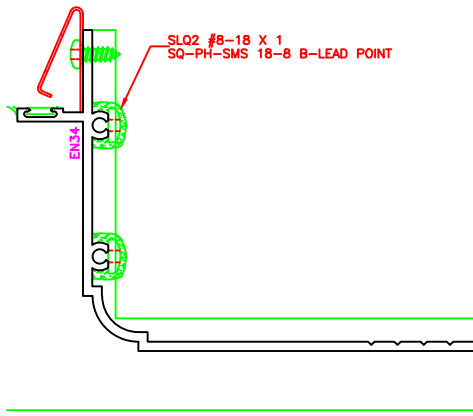

ERECTOR NOTE:

BACK BED WITH SEALANT BEFORE THE WINDOW IS INSTALLED OR CAP SEAL AFTER THE WINDOW IS INSTALLED TO INSURE A WATERTIGHT SEAL.

SC5.1