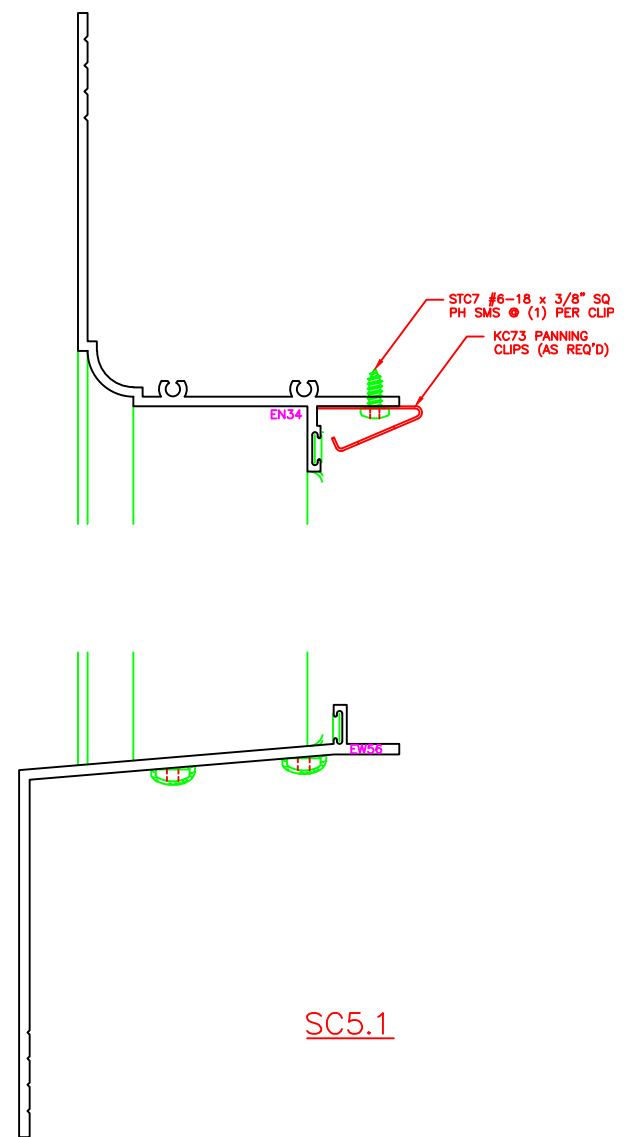

ERECTOR NOTE:

BACK BED WITH SEALANT BEFORE THE WINDOW IS INSTALLED OR CAP SEAL AFTER THE WINDOW IS INSTALLED TO INSURE A WATERTIGHT SEAL.

SC5.1