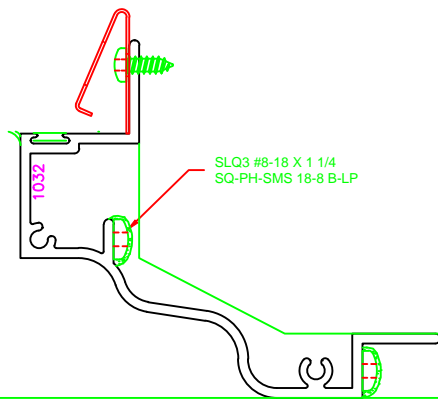

ERECTOR NOTE:

BACK BED WITH SEALANT BEFORE THE WINDOW IS INSTALLED OR CAP SEAL AFTER THE WINDOW IS INSTALLED TO INSURE A WATERTIGHT SEAL.

WARNING
This Leg is Notched
for Screw Access

SC26.0