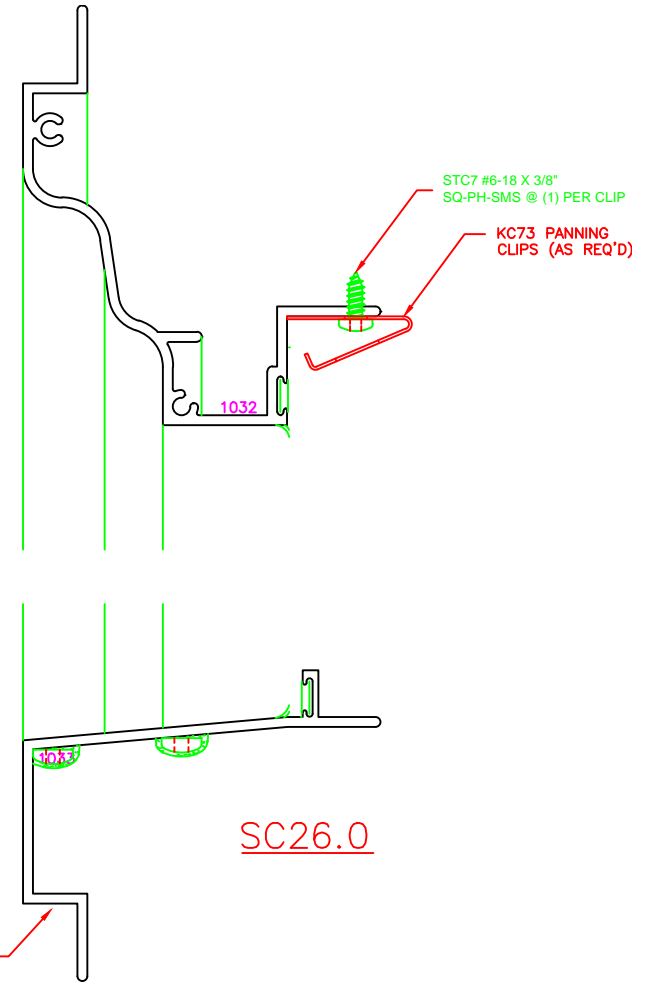

ERECTOR NOTE:

BACK BED WITH SEALANT BEFORE THE WINDOW IS INSTALLED OR CAP SEAL AFTER THE WINDOW IS INSTALLED TO INSURE A WATERTIGHT SEAL.

WARNING
This Leg is Notched
for Screw Access

SC26.0