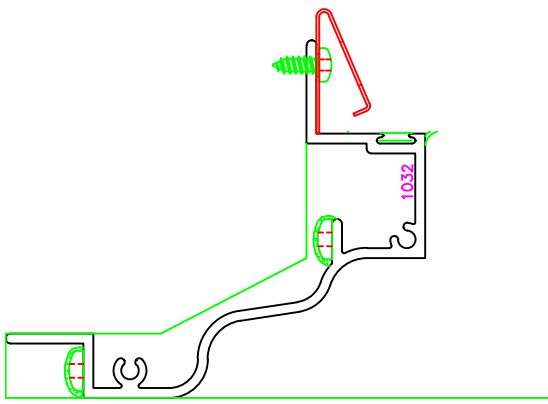

ERECTOR NOTE:

BACK BED WITH SEALANT BEFORE THE WINDOW IS INSTALLED OR CAP SEAL AFTER THE WINDOW IS INSTALLED TO INSURE A WATERTIGHT SEAL.

WARNING
This Leg is Notched
for Screw Access

SC26.0