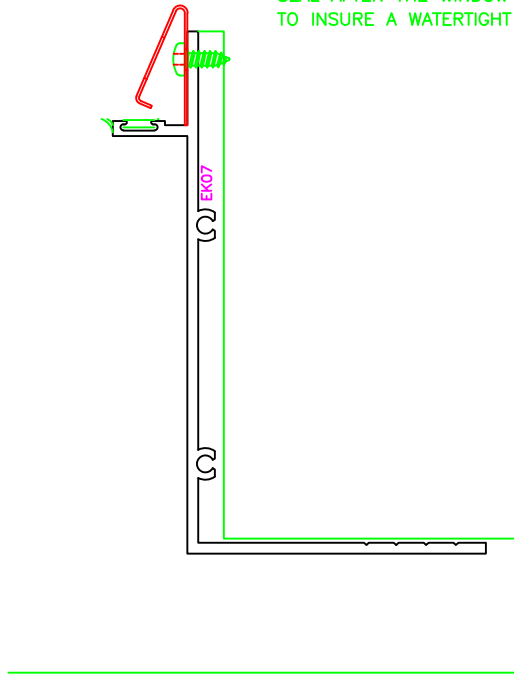

ERECTOR NOTE:

BACK BED WITH SEALANT BEFORE THE WINDOW IS INSTALLED OR CAP SEAL AFTER THE WINDOW IS INSTALLED TO INSURE A WATERTIGHT SEAL.

SQ 4.2