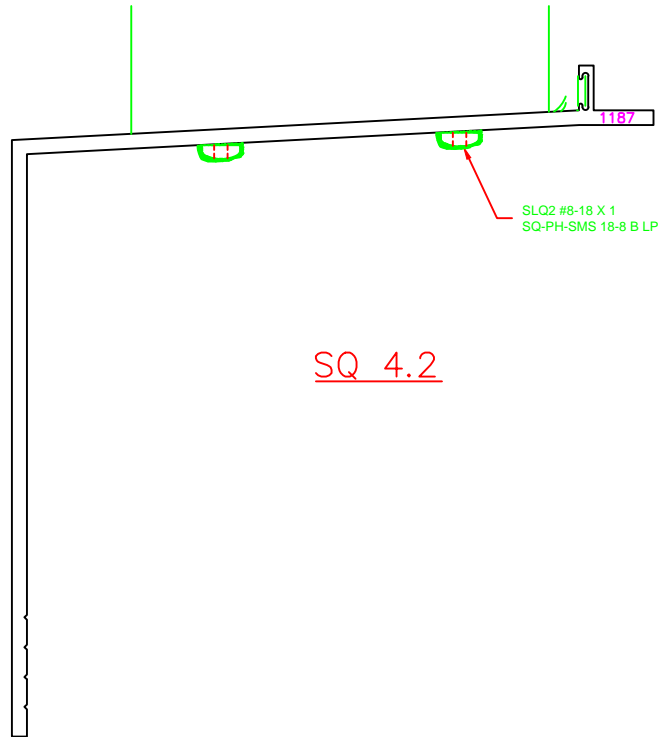

ERECTOR NOTE:

BACK BED WITH SEALANT BEFORE THE WINDOW IS INSTALLED OR CAP SEAL AFTER THE WINDOW IS INSTALLED TO INSURE A WATERTIGHT SEAL.

SQ 4.2