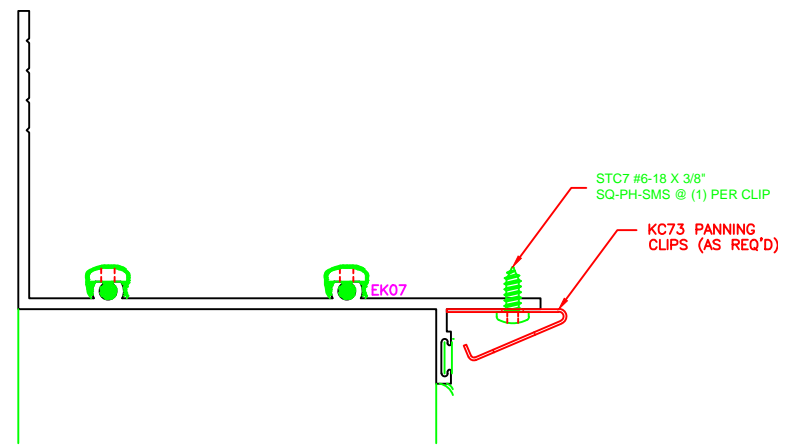

ERECTOR NOTE:

BACK BED WITH SEALANT BEFORE THE WINDOW IS INSTALLED OR CAP SEAL AFTER THE WINDOW IS INSTALLED TO INSURE A WATERTIGHT SEAL.

SQ 4.2