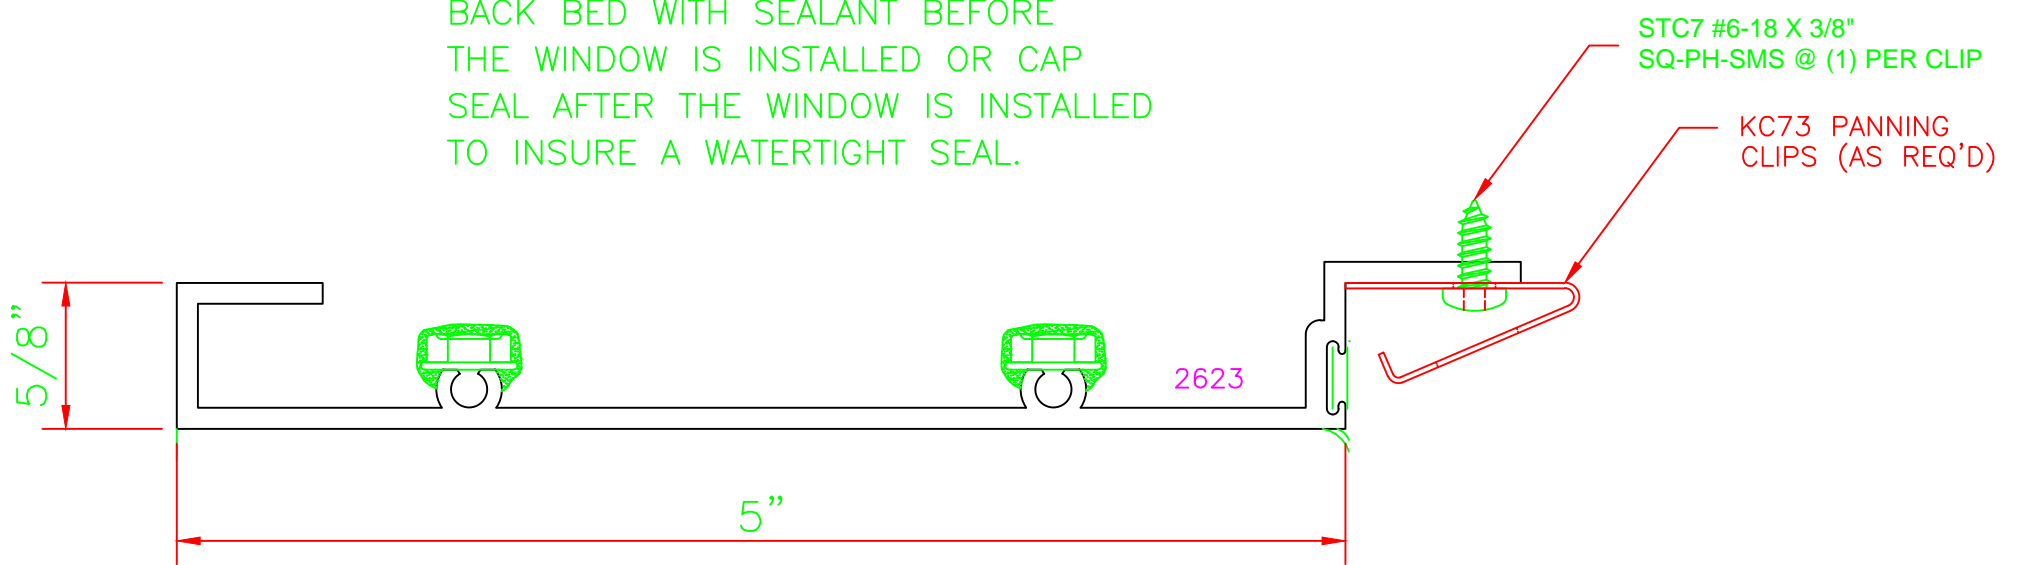

ERECTOR NOTE:

BACK BED WITH SEALANT BEFORE  
THE WINDOW IS INSTALLED OR CAP  
SEAL AFTER THE WINDOW IS INSTALLED  
TO INSURE A WATERTIGHT SEAL.

2623 SQ 25.0