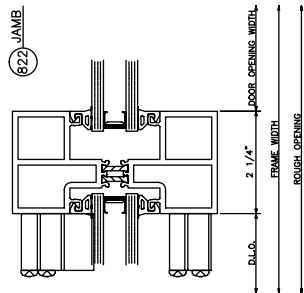

403-I Screw Spline Outside Glazed

2 1/4" x 4 1/2"

403-I Screw Spline Inside Glazed

2 1/4" x 4 1/2"

403-I Shear Block Inside Glazed 2 1/4" x 4 1/2"

403-I Shear Block Outside Glazed 2 1/4" x 4 1/2"

403-I Door Frames Outside Glazed

Single Acting • Right Swing

403-I Door Frames Outside Glazed

Single Acting • Left Swing

403-I Corners

403-I Double Door Frames Outside Glazed

Single Acting • Left & Right Swing

1/4" GLAZING

5/16" GLAZING

1/2" GLAZING

9/16" GLAZING