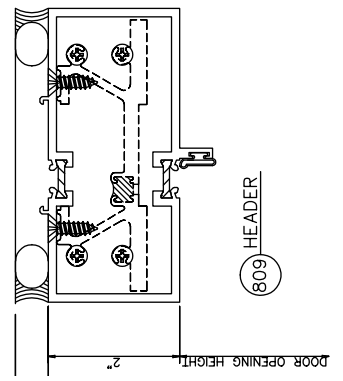

403-I Screw Spline Outside Glazed

2 1/4" x 4 1/2"

403-I Screw Spline Inside Glazed

2 1/4" x 4 1/2"

403-I Shear Block Inside Glazed 2 1/4" x 4 1/2"

403-I Shear Block Outside Glazed 2 1/4" x 4 1/2"

403-I Door Frames Outside Glazed

Single Acting • Right Swing

403-I Door Frames Outside Glazed

Single Acting • Left Swing

403-I Corners

403-I Double Door Frames Outside Glazed

Single Acting • Left & Right Swing

1/4" GLAZING

5/16" GLAZING