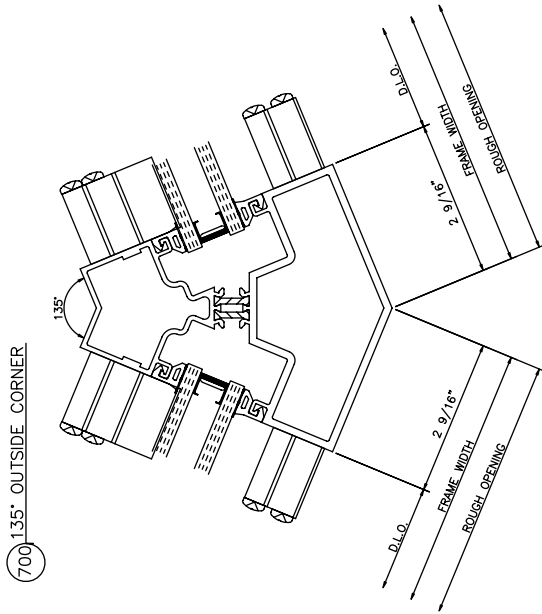

403-I Screw Spline Outside Glazed

2 1/4" x 4 1/2"

403-I Screw Spline Inside Glazed

2 1/4" x 4 1/2"

403-I Shear Block Inside Glazed 2 1/4" x 4 1/2"

403-I Shear Block Outside Glazed 2 1/4" x 4 1/2"

403-I Door Frames Outside Glazed

Single Acting • Right Swing

403-I Door Frames Outside Glazed

Single Acting • Left Swing

403-I Corners

403-I Double Door Frames Outside Glazed

Single Acting • Left & Right Swing

1/4" GLAZING

5/16" GLAZING

1/2" GLAZING

9/16" GLAZING