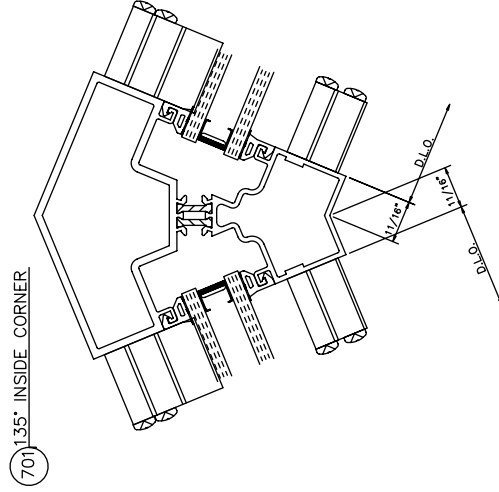

403-I Screw Spline Outside Glazed

2 1/4" x 4 1/2"

403-I Screw Spline Inside Glazed

2 1/4" x 4 1/2"

403-I Shear Block Inside Glazed 2 1/4" x 4 1/2"

403-I Shear Block Outside Glazed 2 1/4" x 4 1/2"

403-I Door Frames Outside Glazed

Single Acting • Right Swing

403-I Door Frames Outside Glazed

Single Acting • Left Swing

403-I Corners

403-I Double Door Frames Outside Glazed

Single Acting • Left & Right Swing

1/4" GLAZING

5/16" GLAZING

1/2" GLAZING

9/16" GLAZING