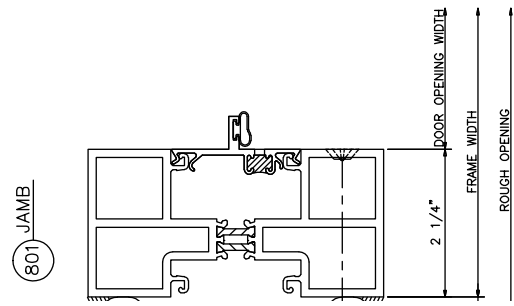

403-I Screw Spline Outside Glazed

2 1/4" x 4 1/2"

403-I Screw Spline Inside Glazed

2 1/4" x 4 1/2"

403-I Shear Block Inside Glazed 2 1/4" x 4 1/2"

403-I Shear Block Outside Glazed 2 1/4" x 4 1/2"

403-I Door Frames Outside Glazed

Single Acting • Right Swing

403-I Door Frames Outside Glazed

Single Acting • Left Swing

403-I Corners

403-I Double Door Frames Outside Glazed

Single Acting • Left & Right Swing

1/4" GLAZING

5/16" GLAZING