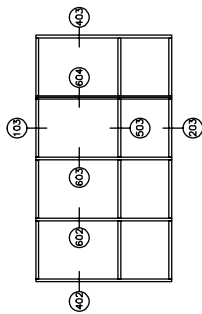

403-I Screw Spline Outside Glazed

2 1/4" x 4 1/2"

403-I Screw Spline Inside Glazed

2 1/4" x 4 1/2"

403-I Shear Block Inside Glazed 2 1/4" x 4 1/2"

403-I Shear Block Outside Glazed 2 1/4" x 4 1/2"

403-I Door Frames Outside Glazed

Single Acting • Right Swing

403-I Door Frames Outside Glazed

Single Acting • Left Swing

403-I Corners

403-I Double Door Frames Outside Glazed

Single Acting • Left & Right Swing

1/4" GLAZING

5/16" GLAZING