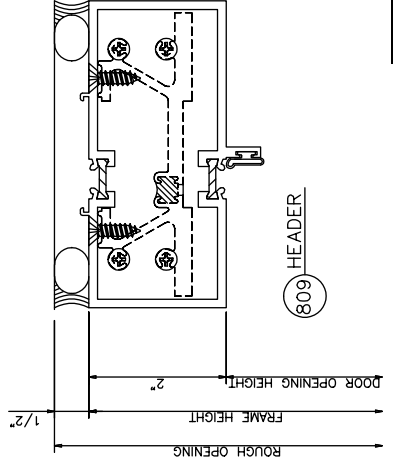

403-I Screw Spline Outside Glazed

2 1/4" x 4 1/2"

403-I Screw Spline Inside Glazed

2 1/4" x 4 1/2"

403-I Shear Block Inside Glazed 2 1/4" x 4 1/2"

403-I Shear Block Outside Glazed 2 1/4" x 4 1/2"

403-I Door Frames Outside Glazed

Single Acting • Right Swing

403-I Door Frames Outside Glazed

Single Acting • Left Swing

403-I Corners

403-I Double Door Frames Outside Glazed

Single Acting • Left & Right Swing

1/4" GLAZING

5/16" GLAZING

1/2" GLAZING

9/16" GLAZING