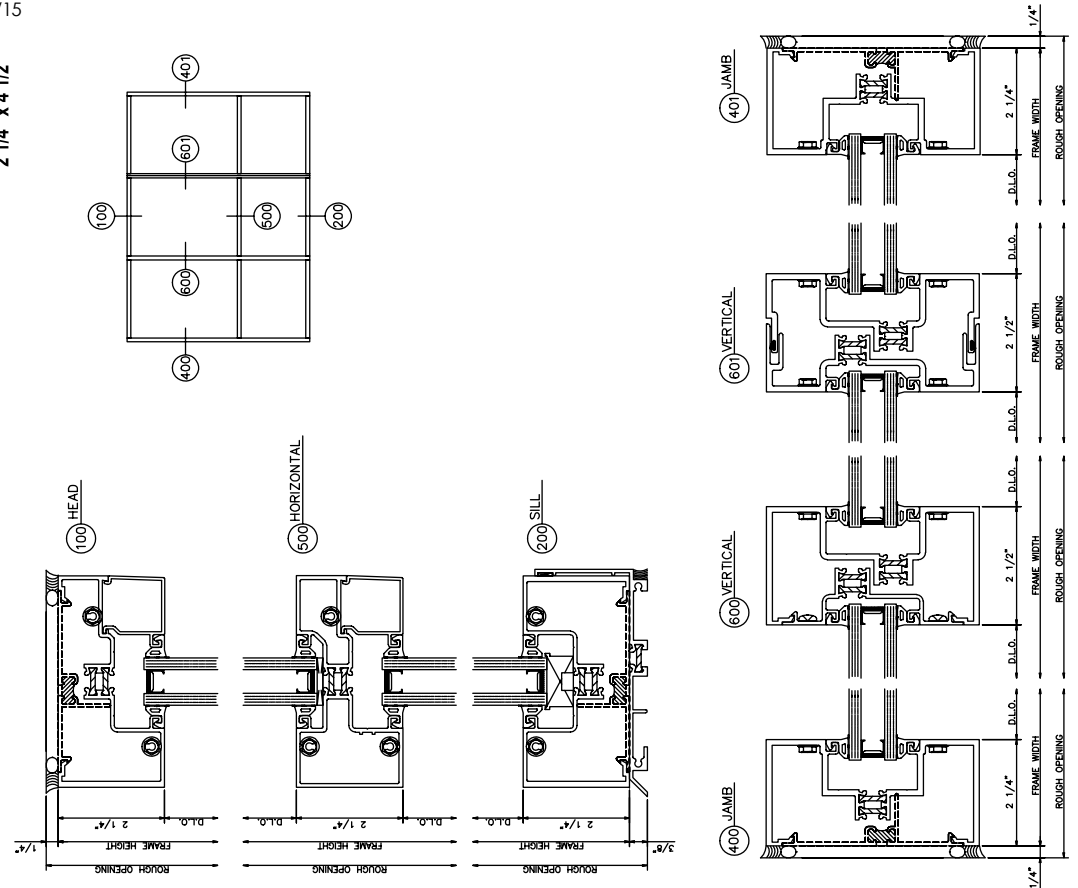

403-I Screw Spline Outside Glazed

2 1/4" x 4 1/2"

403-I Screw Spline Inside Glazed

2 1/4" x 4 1/2"

403-I Shear Block Inside Glazed 2 1/4" x 4 1/2"

403-I Shear Block Outside Glazed 2 1/4" x 4 1/2"

403-I Door Frames Outside Glazed

Single Acting • Right Swing

403-I Door Frames Outside Glazed

Single Acting • Left Swing

403-I Corners

403-I Double Door Frames Outside Glazed

Single Acting • Left & Right Swing

1/4" GLAZING

5/16" GLAZING

1/2" GLAZING

9/16" GLAZING