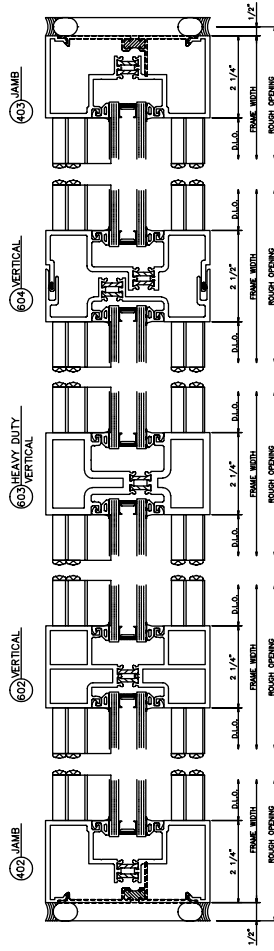

403-I Screw Spline Outside Glazed

2 1/4" x 4 1/2"

403-I Screw Spline Inside Glazed

2 1/4" x 4 1/2"

403-I Shear Block Inside Glazed 2 1/4" x 4 1/2"

403-I Shear Block Outside Glazed 2 1/4" x 4 1/2"

403-I Door Frames Outside Glazed

Single Acting • Right Swing

403-I Door Frames Outside Glazed

Single Acting • Left Swing

403-I Corners

403-I Double Door Frames Outside Glazed

Single Acting • Left & Right Swing

1/4" GLAZING

5/16" GLAZING

1/2" GLAZING

9/16" GLAZING