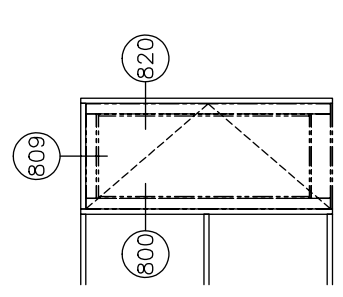

403-I Screw Spline Outside Glazed

2 1/4" x 4 1/2"

403-I Screw Spline Inside Glazed

2 1/4" x 4 1/2"

403-I Shear Block Inside Glazed 2 1/4" x 4 1/2"

403-I Shear Block Outside Glazed 2 1/4" x 4 1/2"

403-I Door Frames Outside Glazed

Single Acting • Right Swing

403-I Door Frames Outside Glazed

Single Acting • Left Swing

403-I Corners

403-I Double Door Frames Outside Glazed

Single Acting • Left & Right Swing

1/4" GLAZING

5/16" GLAZING