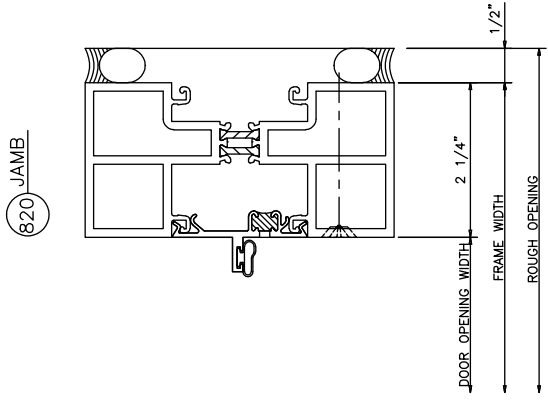

403-I Screw Spline Outside Glazed

2 1/4" x 4 1/2"

403-I Screw Spline Inside Glazed

2 1/4" x 4 1/2"

403-I Shear Block Inside Glazed 2 1/4" x 4 1/2"

403-I Shear Block Outside Glazed 2 1/4" x 4 1/2"

403-I Door Frames Outside Glazed

Single Acting • Right Swing

403-I Door Frames Outside Glazed

Single Acting • Left Swing

403-I Corners

403-I Double Door Frames Outside Glazed

Single Acting • Left & Right Swing

1/4" GLAZING

5/16" GLAZING

1/2" GLAZING

9/16" GLAZING