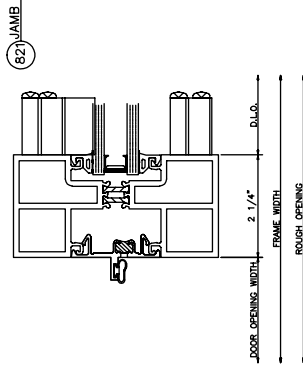

403-I Screw Spline Outside Glazed

2 1/4" x 4 1/2"

403-I Screw Spline Inside Glazed

2 1/4" x 4 1/2"

403-I Shear Block Inside Glazed 2 1/4" x 4 1/2"

403-I Shear Block Outside Glazed 2 1/4" x 4 1/2"

403-I Door Frames Outside Glazed

Single Acting • Right Swing

403-I Door Frames Outside Glazed

Single Acting • Left Swing

403-I Corners

403-I Double Door Frames Outside Glazed

Single Acting • Left & Right Swing

1/4" GLAZING

5/16" GLAZING

1/2" GLAZING

9/16" GLAZING