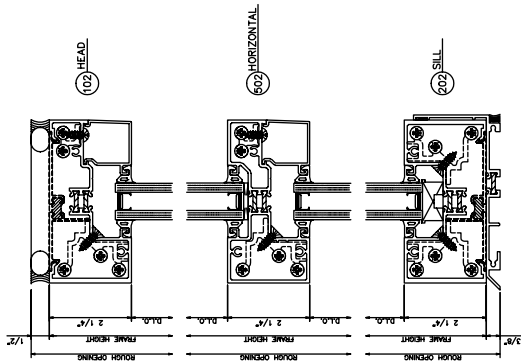

403-I Screw Spline Outside Glazed

2 1/4" x 4 1/2"

403-I Screw Spline Inside Glazed

2 1/4" x 4 1/2"

403-I Shear Block Inside Glazed 2 1/4" x 4 1/2"

403-I Shear Block Outside Glazed 2 1/4" x 4 1/2"

403-I Door Frames Outside Glazed

Single Acting • Right Swing

403-I Door Frames Outside Glazed

Single Acting • Left Swing

403-I Corners

403-I Double Door Frames Outside Glazed

Single Acting • Left & Right Swing

1/4" GLAZING

5/16" GLAZING

1/2" GLAZING

9/16" GLAZING