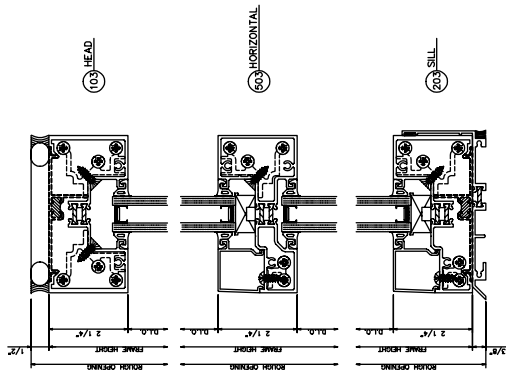

403-I Screw Spline Outside Glazed

2 1/4" x 4 1/2"

403-I Screw Spline Inside Glazed

2 1/4" x 4 1/2"

403-I Shear Block Inside Glazed 2 1/4" x 4 1/2"

403-I Shear Block Outside Glazed 2 1/4" x 4 1/2"

403-I Door Frames Outside Glazed

Single Acting • Right Swing

403-I Door Frames Outside Glazed

Single Acting • Left Swing

403-I Corners

403-I Double Door Frames Outside Glazed

Single Acting • Left & Right Swing

1/4" GLAZING

5/16" GLAZING

1/2" GLAZING

9/16" GLAZING