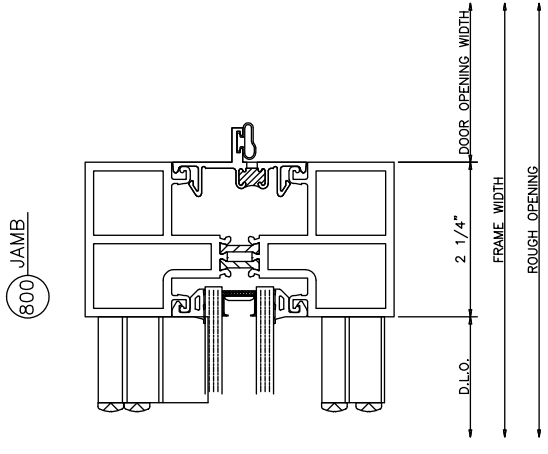

403-I Screw Spline Outside Glazed

2 1/4" x 4 1/2"

403-I Screw Spline Inside Glazed

2 1/4" x 4 1/2"

403-I Shear Block Inside Glazed 2 1/4" x 4 1/2"

403-I Shear Block Outside Glazed 2 1/4" x 4 1/2"

403-I Door Frames Outside Glazed

Single Acting • Right Swing

403-I Door Frames Outside Glazed

Single Acting • Left Swing

403-I Corners

403-I Double Door Frames Outside Glazed

Single Acting • Left & Right Swing

1/4" GLAZING

5/16" GLAZING

1/2" GLAZING

9/16" GLAZING