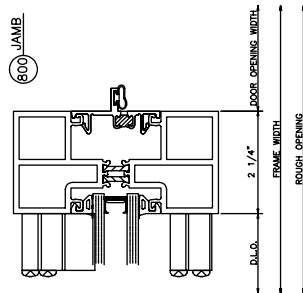

403-I Screw Spline Outside Glazed

2 1/4" x 4 1/2"

403-I Screw Spline Inside Glazed

2 1/4" x 4 1/2"

403-I Shear Block Inside Glazed 2 1/4" x 4 1/2"

403-I Shear Block Outside Glazed 2 1/4" x 4 1/2"

403-I Door Frames Outside Glazed

Single Acting • Right Swing

403-I Door Frames Outside Glazed

Single Acting • Left Swing

403-I Corners

403-I Double Door Frames Outside Glazed

Single Acting • Left & Right Swing

1/4" GLAZING

5/16" GLAZING

1/2" GLAZING

9/16" GLAZING