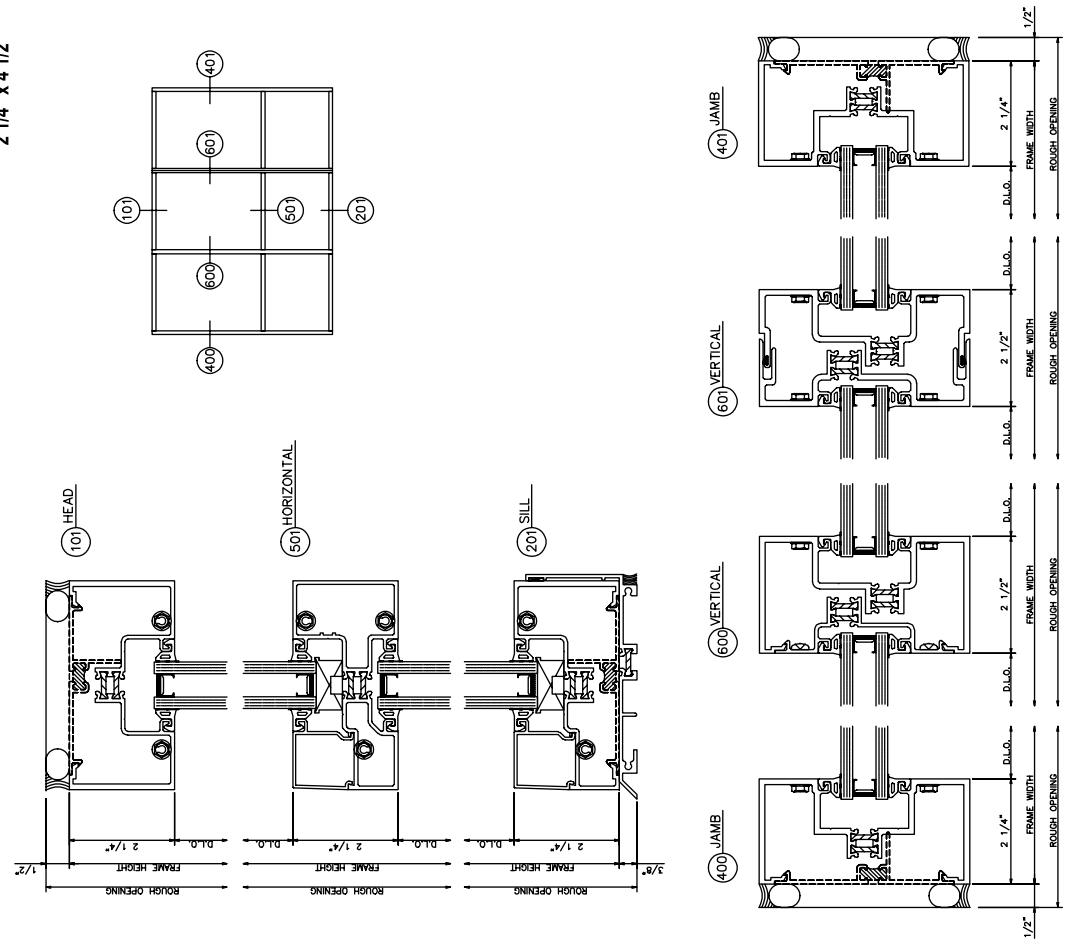

403-I Screw Spline Outside Glazed

2 1/4" x 4 1/2"

403-I Screw Spline Inside Glazed

2 1/4" x 4 1/2"

403-I Shear Block Inside Glazed 2 1/4" x 4 1/2"

403-I Shear Block Outside Glazed 2 1/4" x 4 1/2"

403-I Door Frames Outside Glazed

Single Acting • Right Swing

403-I Door Frames Outside Glazed

Single Acting • Left Swing

403-I Corners

403-I Double Door Frames Outside Glazed

Single Acting • Left & Right Swing

1/4" GLAZING

5/16" GLAZING

1/2" GLAZING

9/16" GLAZING