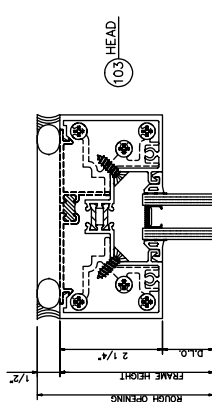

403-I Screw Spline Outside Glazed

2 1/4" x 4 1/2"

403-I Screw Spline Inside Glazed

2 1/4" x 4 1/2"

403-I Shear Block Inside Glazed 2 1/4" x 4 1/2"

403-I Shear Block Outside Glazed 2 1/4" x 4 1/2"

403-I Door Frames Outside Glazed

Single Acting • Right Swing

403-I Door Frames Outside Glazed

Single Acting • Left Swing

403-I Corners

403-I Double Door Frames Outside Glazed

Single Acting • Left & Right Swing

1/4" GLAZING

5/16" GLAZING

1/2" GLAZING

9/16" GLAZING