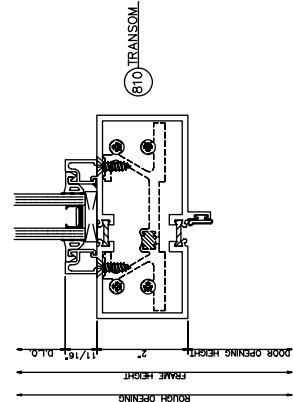

403-I Screw Spline Outside Glazed

2 1/4" x 4 1/2"

403-I Screw Spline Inside Glazed

2 1/4" x 4 1/2"

403-I Shear Block Inside Glazed 2 1/4" x 4 1/2"

403-I Shear Block Outside Glazed 2 1/4" x 4 1/2"

403-I Door Frames Outside Glazed

Single Acting • Right Swing

403-I Door Frames Outside Glazed

Single Acting • Left Swing

403-I Corners

403-I Double Door Frames Outside Glazed

Single Acting • Left & Right Swing

1/4" GLAZING

5/16" GLAZING

1/2" GLAZING

9/16" GLAZING