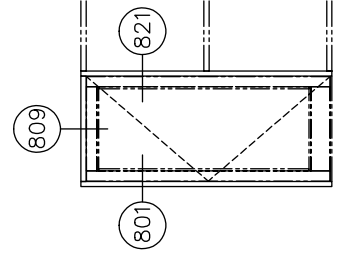

403-I Screw Spline Outside Glazed

2 1/4" x 4 1/2"

403-I Screw Spline Inside Glazed

2 1/4" x 4 1/2"

403-I Shear Block Inside Glazed 2 1/4" x 4 1/2"

403-I Shear Block Outside Glazed 2 1/4" x 4 1/2"

403-I Door Frames Outside Glazed

Single Acting • Right Swing

403-I Door Frames Outside Glazed

Single Acting • Left Swing

403-I Corners

403-I Double Door Frames Outside Glazed

Single Acting • Left & Right Swing

1/4" GLAZING

5/16" GLAZING