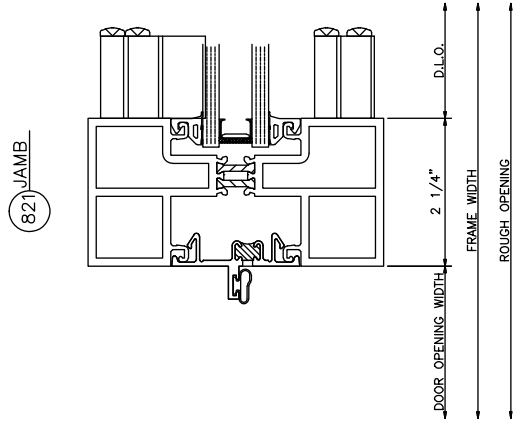

403-I Screw Spline Outside Glazed

2 1/4" x 4 1/2"

403-I Screw Spline Inside Glazed

2 1/4" x 4 1/2"

403-I Shear Block Inside Glazed 2 1/4" x 4 1/2"

403-I Shear Block Outside Glazed 2 1/4" x 4 1/2"

403-I Door Frames Outside Glazed

Single Acting • Right Swing

403-I Door Frames Outside Glazed

Single Acting • Left Swing

403-I Corners

403-I Double Door Frames Outside Glazed

Single Acting • Left & Right Swing

1/4" GLAZING

5/16" GLAZING