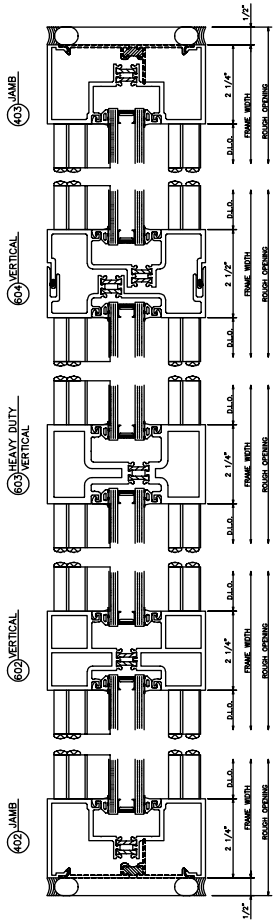

403-I Screw Spline Outside Glazed

2 1/4" x 4 1/2"

403-I Screw Spline Inside Glazed

2 1/4" x 4 1/2"

403-I Shear Block Inside Glazed 2 1/4" x 4 1/2"

403-I Shear Block Outside Glazed 2 1/4" x 4 1/2"

403-I Door Frames Outside Glazed

Single Acting • Right Swing

403-I Door Frames Outside Glazed

Single Acting • Left Swing

403-I Corners

403-I Double Door Frames Outside Glazed

Single Acting • Left & Right Swing

1/4" GLAZING

5/16" GLAZING

1/2" GLAZING

9/16" GLAZING