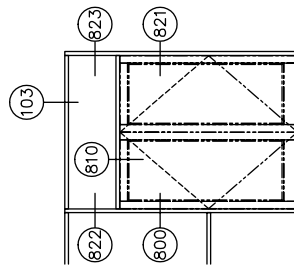

403-I Screw Spline Outside Glazed

2 1/4" x 4 1/2"

403-I Screw Spline Inside Glazed

2 1/4" x 4 1/2"

403-I Shear Block Inside Glazed 2 1/4" x 4 1/2"

403-I Shear Block Outside Glazed 2 1/4" x 4 1/2"

403-I Door Frames Outside Glazed

Single Acting • Right Swing

403-I Door Frames Outside Glazed

Single Acting • Left Swing

403-I Corners

403-I Double Door Frames Outside Glazed

Single Acting • Left & Right Swing

1/4" GLAZING

5/16" GLAZING

1/2" GLAZING

9/16" GLAZING