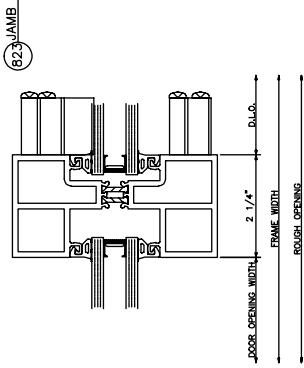

403-I Screw Spline Outside Glazed

2 1/4" x 4 1/2"

403-I Screw Spline Inside Glazed

2 1/4" x 4 1/2"

403-I Shear Block Inside Glazed 2 1/4" x 4 1/2"

403-I Shear Block Outside Glazed 2 1/4" x 4 1/2"

403-I Door Frames Outside Glazed

Single Acting • Right Swing

403-I Door Frames Outside Glazed

Single Acting • Left Swing

403-I Corners

403-I Double Door Frames Outside Glazed

Single Acting • Left & Right Swing

1/4" GLAZING

5/16" GLAZING

1/2" GLAZING

9/16" GLAZING