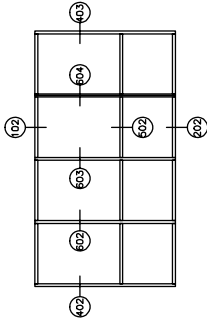

403-I Screw Spline Outside Glazed

2 1/4" x 4 1/2"

403-I Screw Spline Inside Glazed

2 1/4" x 4 1/2"

403-I Shear Block Inside Glazed 2 1/4" x 4 1/2"

403-I Shear Block Outside Glazed 2 1/4" x 4 1/2"

403-I Door Frames Outside Glazed

Single Acting • Right Swing

403-I Door Frames Outside Glazed

Single Acting • Left Swing

403-I Corners

403-I Double Door Frames Outside Glazed

Single Acting • Left & Right Swing

1/4" GLAZING

5/16" GLAZING