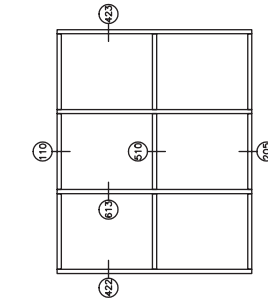

433 Shear Block
Inside Glazed • Outside Set

433 Shear Block

Outside Glazed - Outside Set - SSG

648	SSG EXPANSION VERTICAL
	OUTSIDE SET
	SHEAR BLOCK

634	SSG VERTICAL
	433

412	JAMB
	OUTSIDE SET
	SHEAR BLOCK

410	JAMB
	SERIES 433
	OUTSIDE SET
	SHEAR BLOCK

102	O.G. HEAD
	SERIES 403
	OUTSIDE SET
	SHEAR BLOCK

502	O.G. HORIZONTAL
	SERIES 403
	OUTSIDE SET
	SHEAR BLOCK

200	SILL
	SERIES 403
	OUTSIDE SET
	SHEAR BLOCK

433 Screw Spline
Inside Glazed • Center Set

433 Screw Spline
Outside Glazed • Center Set