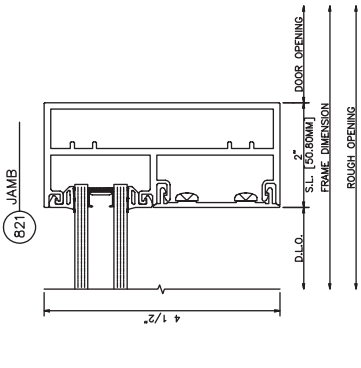

433 Door Frame with Transom

Single Acting w/C.O.C. • Inside Set

433 Door Frame with Transom

Dual Acting • Inside Set