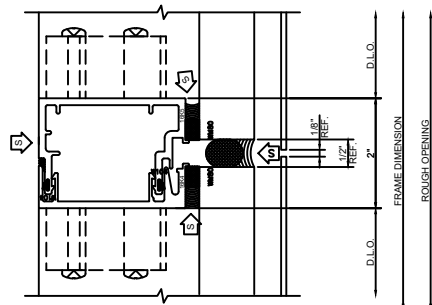

102	O.G. HEAD
	SERIES 403
	OUTSIDE SET
	SHEAR BLOCK

502	O.G. HORIZONTAL
	SERIES 403
	OUTSIDE SET
	SHEAR BLOCK

200	SILL
	SERIES 403
	OUTSIDE SET
	SHEAR BLOCK

433 Screw Spline
Inside Glazed • Center Set

433 Screw Spline
Outside Glazed • Center Set