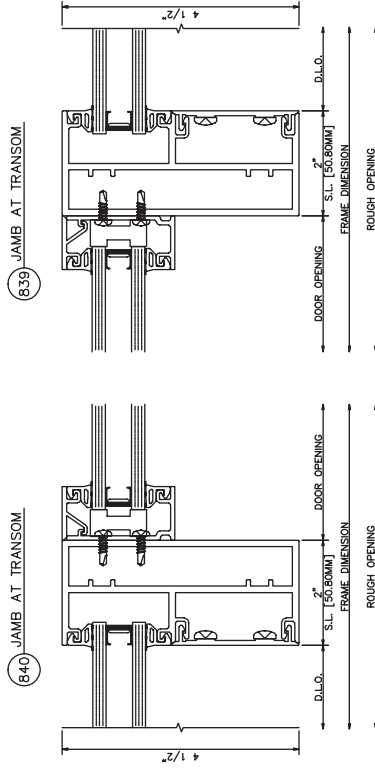

433 Door Frame with Transom

Single Acting w/C.O.C. • Inside Set

433 Door Frame with Transom

Dual Acting • Inside Set