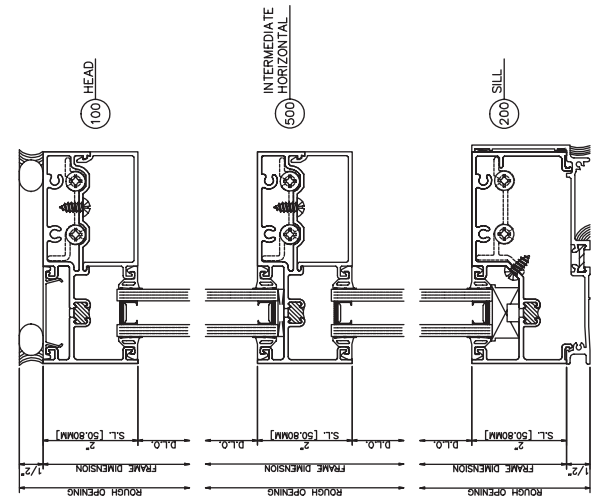

433 Shear Block
Outside Glazed • Inside Set

433 Shear Block
Inside Glazed • Inside Set

433 Shear Block

Outside Glazed • Center Set

433 Shear Block

Inside Glazed • Center Set

433 Shear Block
Outside Glazed • Outside Set

433 Shear Block
Inside Glazed • Outside Set

433 Shear Block

Outside Glazed - Outside Set - SSG

648	SSG EXPANSION VERTICAL
	OUTSIDE SET
	SHEAR BLOCK

634	SSG VERTICAL
	433

412	JAMB
	OUTSIDE SET
	SHEAR BLOCK

410	JAMB
	SERIES 433
	OUTSIDE SET
	SHEAR BLOCK

102	O.G. HEAD
	SERIES 403
	OUTSIDE SET
	SHEAR BLOCK

502	O.G. HORIZONTAL
	SERIES 403
	OUTSIDE SET
	SHEAR BLOCK

200	SILL
	SERIES 403
	OUTSIDE SET
	SHEAR BLOCK

433 Screw Spline
Inside Glazed • Center Set

433 Screw Spline
Outside Glazed • Center Set