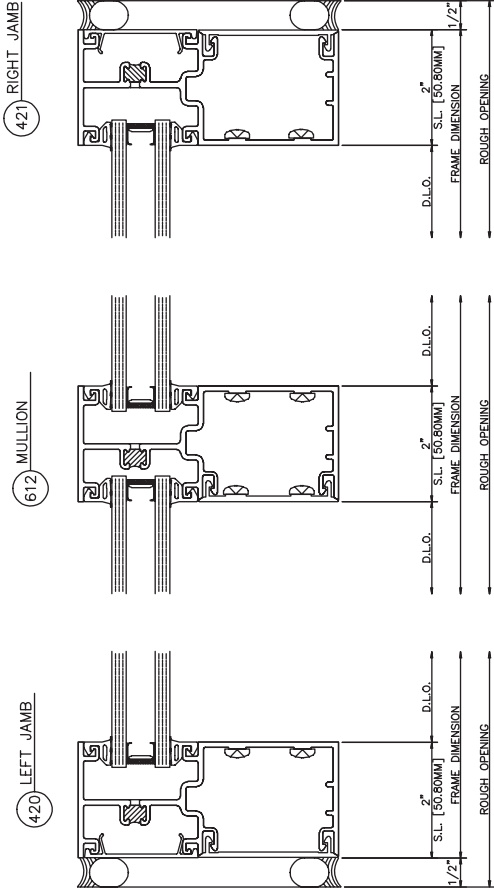

433 Screw Spline

Outside Glazed • Inside Set