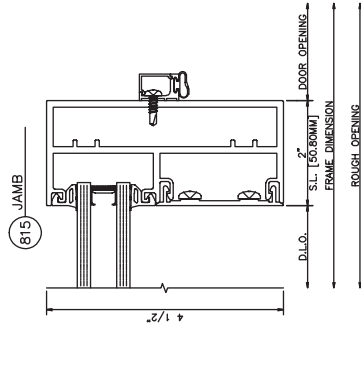

433 Door Frame with Transom

Single Acting w/C.O.C. • Inside Set

433 Door Frame with Transom

Dual Acting • Inside Set