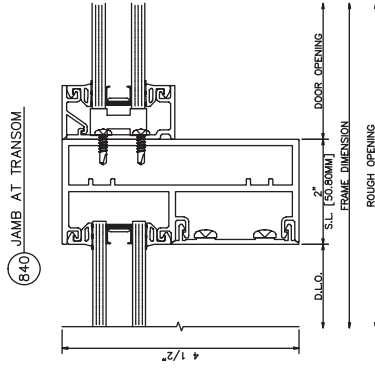

433 Door Frame with Transom

Single Acting w/C.O.C. • Inside Set

433 Door Frame with Transom

Dual Acting • Inside Set