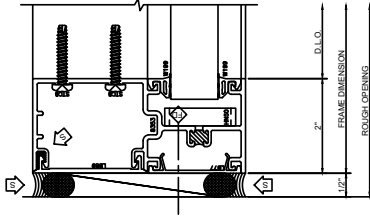

433 Screw Spline

Inside Glazed • Inside Set

433 Screw Spline

Outside Glazed • Inside Set

433 Screw Spline
Inside Glazed • Outside Set

433 Screw Spline
Outside Glazed • Outside Set

433 Screw Spline

SSG

649 EXPANSION VERTICAL
 SERIES: 433
 OUTSIDE SET
 SCREW SPLINE

424 LAMB
 SERIES: 433
 OUTSIDE SET
 SCREW SPLINE

634 SSG VERTICAL
 433

108 O.G. HEAD
 SERIES: 433
 OUTSIDE SET
 SCREW SPLINE

508 O.G. HORIZONTAL
 SERIES: 433
 OUTSIDE SET
 SCREW SPLINE