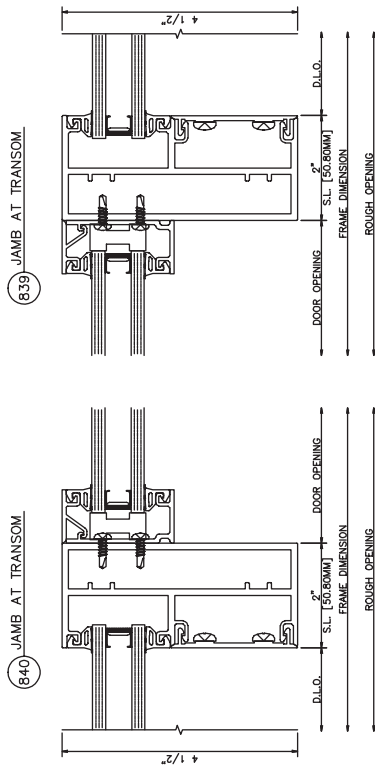

433 Door Frame with Transom

Single Acting w/C.O.C. • Inside Set

433 Door Frame with Transom

Dual Acting • Inside Set