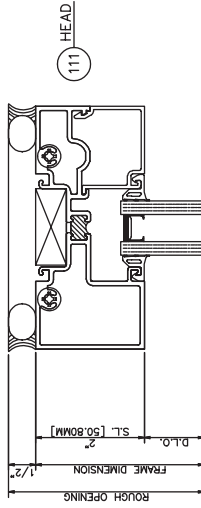

433 Shear Block
Outside Glazed • Inside Set

433 Shear Block
Inside Glazed • Inside Set

433 Shear Block

Outside Glazed • Center Set

433 Shear Block

Inside Glazed • Center Set

433 Shear Block
Outside Glazed • Outside Set

433 Shear Block
Inside Glazed • Outside Set

433 Shear Block

Outside Glazed - Outside Set - SSG

648	SSG EXPANSION VERTICAL
	OUTSIDE SET
	SHEAR BLOCK

634	SSG VERTICAL
	433

412	JAMB
	OUTSIDE SET
	SHEAR BLOCK

410	JAMB
	SERIES 433
	OUTSIDE SET
	SHEAR BLOCK

102	O.G. HEAD
	SERIES 403
	OUTSIDE SET
	SHEAR BLOCK

502	O.G. HORIZONTAL
	SERIES 403
	OUTSIDE SET
	SHEAR BLOCK

200	SILL
	SERIES 403
	OUTSIDE SET
	SHEAR BLOCK

433 Screw Spline
Inside Glazed • Center Set

433 Screw Spline
Outside Glazed • Center Set