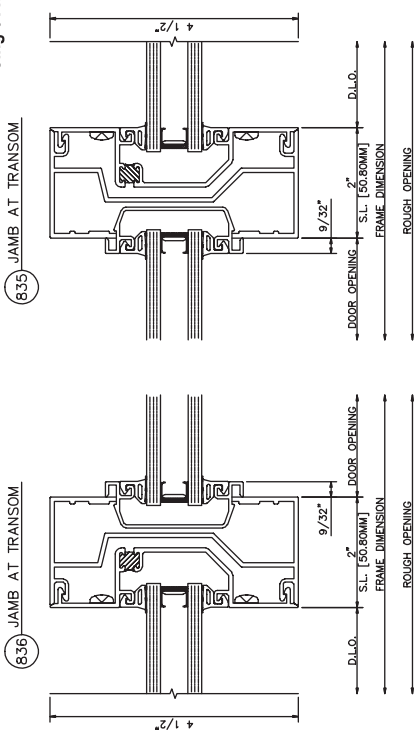

203 SILL
 SERIES: 433
 OUTSIDE SET
 SCREW SPLINE

433 Door Frame with Transom
Single Acting w/C.O.C. • Center Set

433 Door Frame with Transom
Dual Acting • Center Set

433 Door Frame with Transom

Single Acting • Center Set