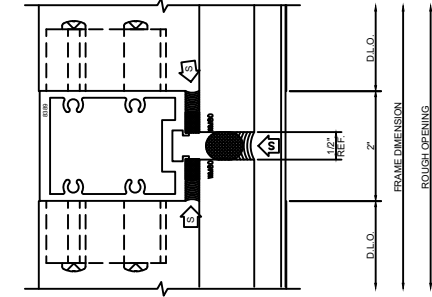

433 Shear Block
Inside Glazed • Outside Set

433 Shear Block

Outside Glazed - Outside Set - SSG

648	SSG EXPANSION VERTICAL
	OUTSIDE SET
	SHEAR BLOCK

634	SSG VERTICAL
	433

412	JAMB
	OUTSIDE SET
	SHEAR BLOCK

410	JAMB
	SERIES 433
	OUTSIDE SET
	SHEAR BLOCK

102	O.G. HEAD
	SERIES 403
	OUTSIDE SET
	SHEAR BLOCK

502	O.G. HORIZONTAL
	SERIES 403
	OUTSIDE SET
	SHEAR BLOCK

200	SILL
	SERIES 403
	OUTSIDE SET
	SHEAR BLOCK

433 Screw Spline
Inside Glazed • Center Set

433 Screw Spline
Outside Glazed • Center Set