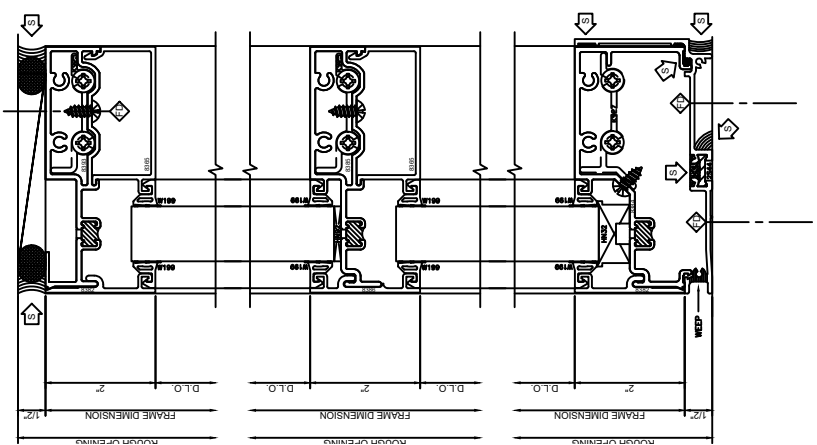

433 Shear Block
Inside Glazed • Outside Set

433 Shear Block

Outside Glazed - Outside Set - SSG

648	SSG EXPANSION VERTICAL
	OUTSIDE SET
	SHEAR BLOCK

634	SSG VERTICAL
	433

412	JAMB
	OUTSIDE SET
	SHEAR BLOCK

410	JAMB
	SERIES 433
	OUTSIDE SET
	SHEAR BLOCK

102	O.G. HEAD
	SERIES 403
	OUTSIDE SET
	SHEAR BLOCK

502	O.G. HORIZONTAL
	SERIES 403
	OUTSIDE SET
	SHEAR BLOCK

200	SILL
	SERIES 403
	OUTSIDE SET
	SHEAR BLOCK

433 Screw Spline
Inside Glazed • Center Set

433 Screw Spline
Outside Glazed • Center Set