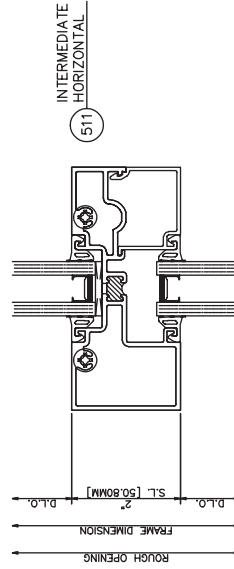

102	O.G. HEAD
	SERIES 403
	OUTSIDE SET
	SHEAR BLOCK

502	O.G. HORIZONTAL
	SERIES 403
	OUTSIDE SET
	SHEAR BLOCK

200	SILL
	SERIES 403
	OUTSIDE SET
	SHEAR BLOCK

433 Screw Spline
Inside Glazed • Center Set

433 Screw Spline
Outside Glazed • Center Set