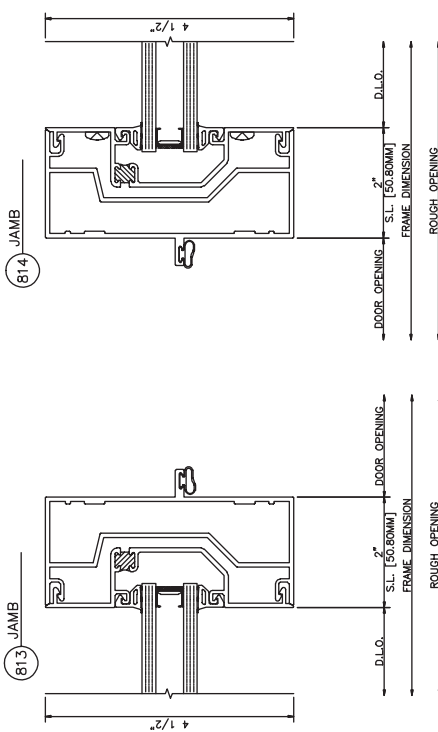

203 SILL
 SERIES: 433
 OUTSIDE SET
 SCREW SPLINE

433 Door Frame with Transom
Single Acting w/C.O.C. • Center Set

433 Door Frame with Transom
Dual Acting • Center Set

433 Door Frame with Transom

Single Acting • Center Set