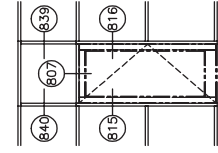

433 Door Frame with Transom

Single Acting w/C.O.C. • Inside Set

433 Door Frame with Transom

Dual Acting • Inside Set