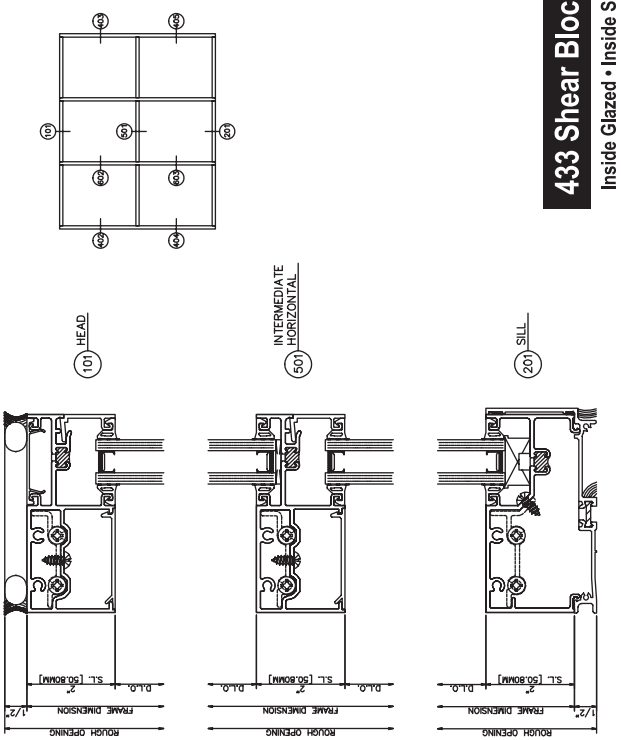

433 Shear Block
Outside Glazed • Inside Set

433 Shear Block
Inside Glazed • Inside Set

433 Shear Block

Outside Glazed • Center Set

433 Shear Block

Inside Glazed • Center Set

433 Shear Block
Outside Glazed • Outside Set

102	O.G. HEAD
	SERIES 403
	OUTSIDE SET
	SHEAR BLOCK

502	O.G. HORIZONTAL
	SERIES 403
	OUTSIDE SET
	SHEAR BLOCK

200	SILL
	SERIES 403
	OUTSIDE SET
	SHEAR BLOCK

433 Screw Spline
Inside Glazed • Center Set

433 Screw Spline
Outside Glazed • Center Set

433 5/8" Glazing