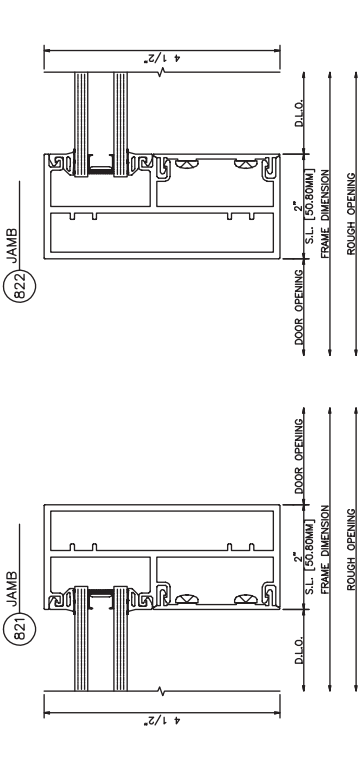

433 Door Frame with Transom

Single Acting w/C.O.C. • Inside Set

433 Door Frame with Transom

Dual Acting • Inside Set