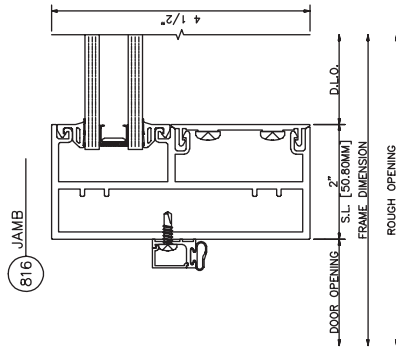

433 Door Frame with Transom

Single Acting • Inside Set