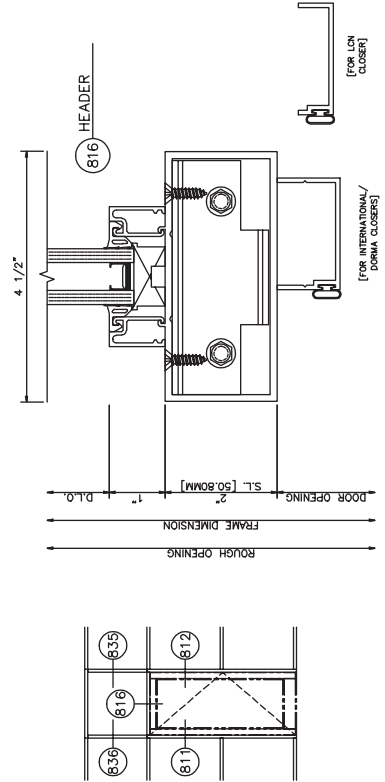

203 SILL
SERIES: 433
OUTSIDE SET
SCREW SPLINE

433 Door Frame with Transom
Single Acting w/C.O.C. • Center Set

433 Door Frame with Transom
Dual Acting • Center Set