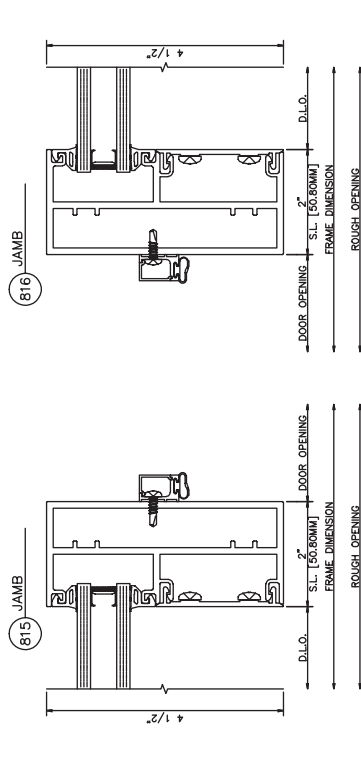

433 Door Frame with Transom

Single Acting w/C.O.C. • Inside Set

433 Door Frame with Transom

Dual Acting • Inside Set