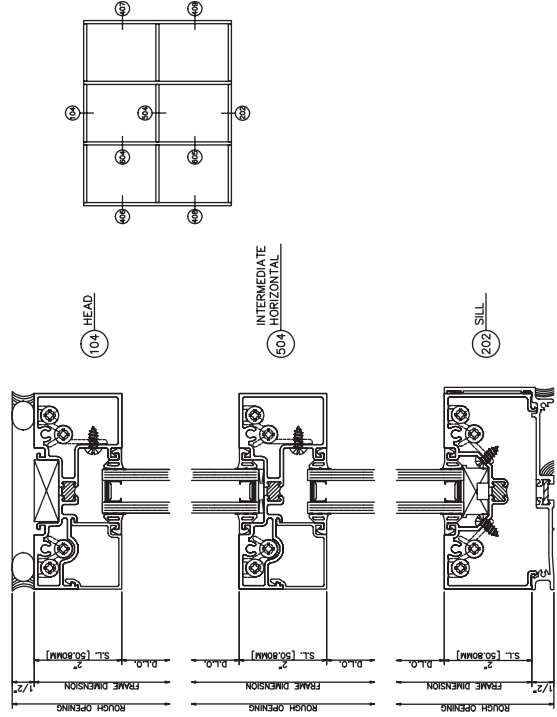

433 Shear Block
Outside Glazed • Inside Set

433 Shear Block
Inside Glazed • Inside Set

433 Shear Block

Outside Glazed • Center Set

433 Shear Block

Inside Glazed • Center Set

433 Shear Block
Outside Glazed • Outside Set

102	O.G. HEAD
	SERIES 403
	OUTSIDE SET
	SHEAR BLOCK

502	O.G. HORIZONTAL
	SERIES 403
	OUTSIDE SET
	SHEAR BLOCK

200	SILL
	SERIES 403
	OUTSIDE SET
	SHEAR BLOCK

433 Screw Spline
Inside Glazed • Center Set

433 Screw Spline
Outside Glazed • Center Set