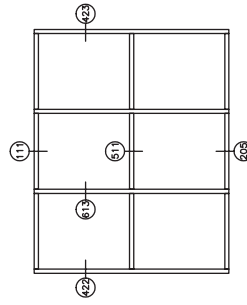

102	O.G. HEAD
	SERIES 403
	OUTSIDE SET
	SHEAR BLOCK

502	O.G. HORIZONTAL
	SERIES 403
	OUTSIDE SET
	SHEAR BLOCK

200	SILL
	SERIES 403
	OUTSIDE SET
	SHEAR BLOCK

433 Screw Spline
Inside Glazed • Center Set

433 Screw Spline
Outside Glazed • Center Set