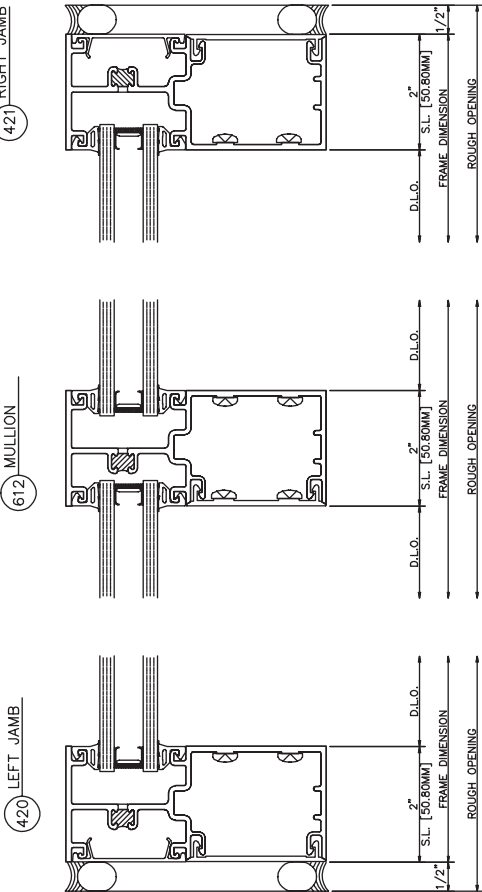

433 Screw Spline

Inside Glazed • Inside Set