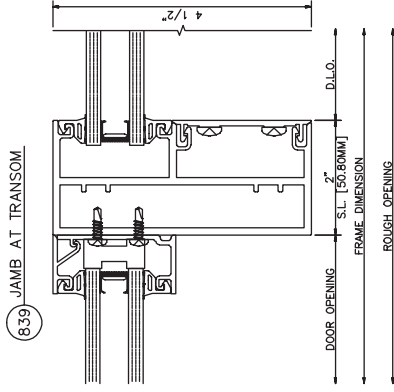

433 Door Frame with Transom

Single Acting • Inside Set