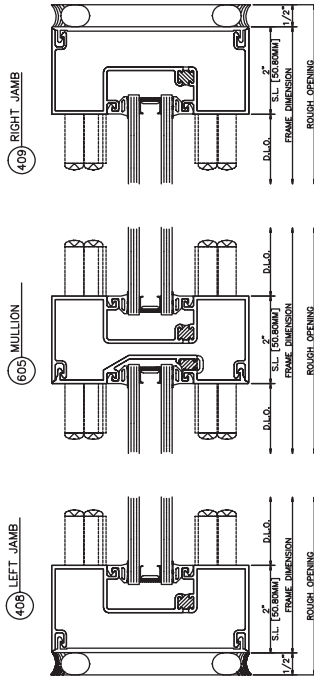

433 Shear Block
Outside Glazed • Inside Set

433 Shear Block
Inside Glazed • Inside Set

433 Shear Block

Outside Glazed • Center Set

433 Shear Block

Inside Glazed • Center Set

433 Shear Block
Outside Glazed • Outside Set

102	O.G. HEAD
	SERIES 403
	OUTSIDE SET
	SHEAR BLOCK

502	O.G. HORIZONTAL
	SERIES 403
	OUTSIDE SET
	SHEAR BLOCK

200	SILL
	SERIES 403
	OUTSIDE SET
	SHEAR BLOCK

433 Screw Spline
Inside Glazed • Center Set

433 Screw Spline
Outside Glazed • Center Set