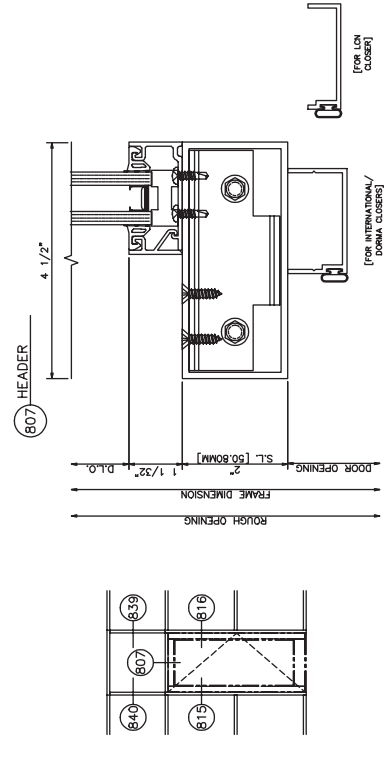

433 Door Frame with Transom

Single Acting w/C.O.C. • Inside Set

433 Door Frame with Transom

Dual Acting • Inside Set