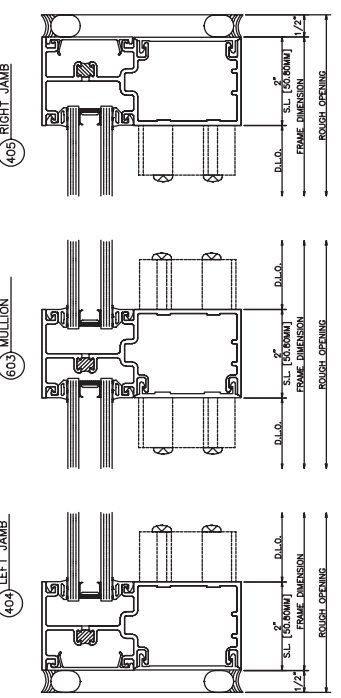

433 Shear Block
Outside Glazed • Inside Set

433 Shear Block
Inside Glazed • Inside Set

433 Shear Block

Outside Glazed • Center Set

433 Shear Block

Inside Glazed • Center Set

433 Shear Block
Outside Glazed • Outside Set

102	O.G. HEAD
	SERIES 403
	OUTSIDE SET
	SHEAR BLOCK

502	O.G. HORIZONTAL
	SERIES 403
	OUTSIDE SET
	SHEAR BLOCK

200	SILL
	SERIES 403
	OUTSIDE SET
	SHEAR BLOCK

433 Screw Spline
Inside Glazed • Center Set

433 Screw Spline
Outside Glazed • Center Set