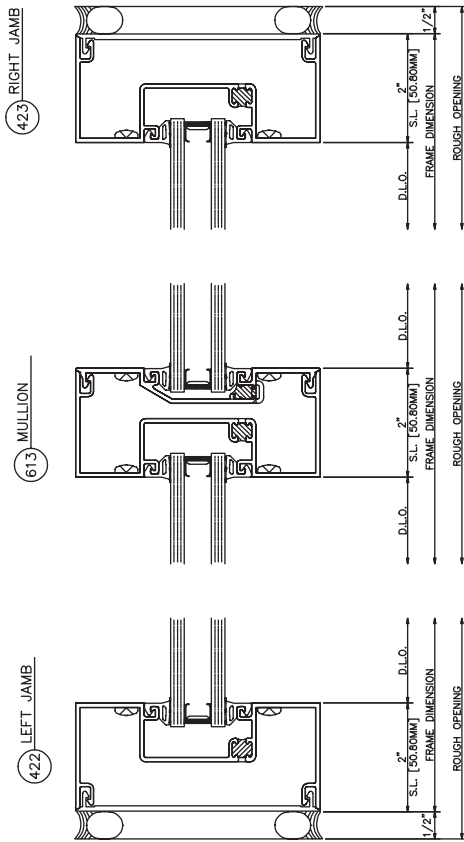

433 Shear Block
Outside Glazed • Inside Set

433 Shear Block
Inside Glazed • Inside Set

433 Shear Block

Outside Glazed • Center Set

433 Shear Block

Inside Glazed • Center Set

433 Shear Block
Outside Glazed • Outside Set

102	O.G. HEAD
	SERIES 403
	OUTSIDE SET
	SHEAR BLOCK

502	O.G. HORIZONTAL
	SERIES 403
	OUTSIDE SET
	SHEAR BLOCK

200	SILL
	SERIES 403
	OUTSIDE SET
	SHEAR BLOCK

433 Screw Spline
Inside Glazed • Center Set

433 Screw Spline
Outside Glazed • Center Set