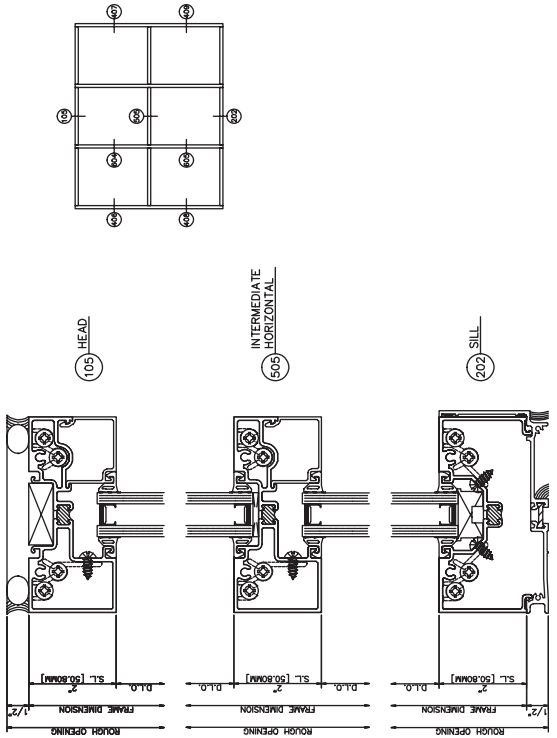

433 Shear Block
Outside Glazed • Inside Set

433 Shear Block
Inside Glazed • Inside Set

433 Shear Block

Outside Glazed • Center Set

433 Shear Block

Inside Glazed • Center Set

433 Shear Block
Outside Glazed • Outside Set

102	O.G. HEAD
	SERIES 403
	OUTSIDE SET
	SHEAR BLOCK

502	O.G. HORIZONTAL
	SERIES 403
	OUTSIDE SET
	SHEAR BLOCK

200	SILL
	SERIES 403
	OUTSIDE SET
	SHEAR BLOCK

433 Screw Spline
Inside Glazed • Center Set

433 Screw Spline
Outside Glazed • Center Set