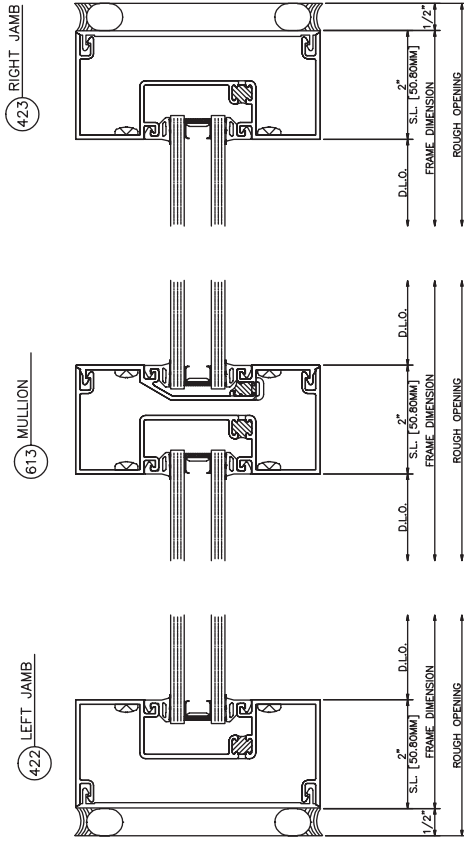

433 Shear Block
Outside Glazed • Inside Set

433 Shear Block
Inside Glazed • Inside Set

433 Shear Block

Outside Glazed • Center Set

433 Shear Block

Inside Glazed • Center Set

433 Shear Block
Outside Glazed • Outside Set

102	O.G. HEAD
	SERIES 403
	OUTSIDE SET
	SHEAR BLOCK

502	O.G. HORIZONTAL
	SERIES 403
	OUTSIDE SET
	SHEAR BLOCK

200	SILL
	SERIES 403
	OUTSIDE SET
	SHEAR BLOCK

433 Screw Spline
Inside Glazed • Center Set

433 Screw Spline
Outside Glazed • Center Set