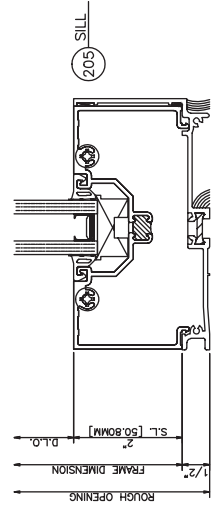

433 Shear Block
Outside Glazed • Inside Set

433 Shear Block
Inside Glazed • Inside Set

433 Shear Block

Outside Glazed • Center Set

433 Shear Block

Inside Glazed • Center Set

433 Shear Block
Outside Glazed • Outside Set

433 Shear Block
Inside Glazed • Outside Set

433 Shear Block

Outside Glazed - Outside Set - SSG

648	SSG EXPANSION VERTICAL
	OUTSIDE SET
	SHEAR BLOCK

634	SSG VERTICAL
	433

412	JAMB
	OUTSIDE SET
	SHEAR BLOCK

410	JAMB
	SERIES 433
	OUTSIDE SET
	SHEAR BLOCK

102	O.G. HEAD
	SERIES 403
	OUTSIDE SET
	SHEAR BLOCK

502	O.G. HORIZONTAL
	SERIES 403
	OUTSIDE SET
	SHEAR BLOCK

200	SILL
	SERIES 403
	OUTSIDE SET
	SHEAR BLOCK

433 Screw Spline
Inside Glazed • Center Set

433 Screw Spline
Outside Glazed • Center Set