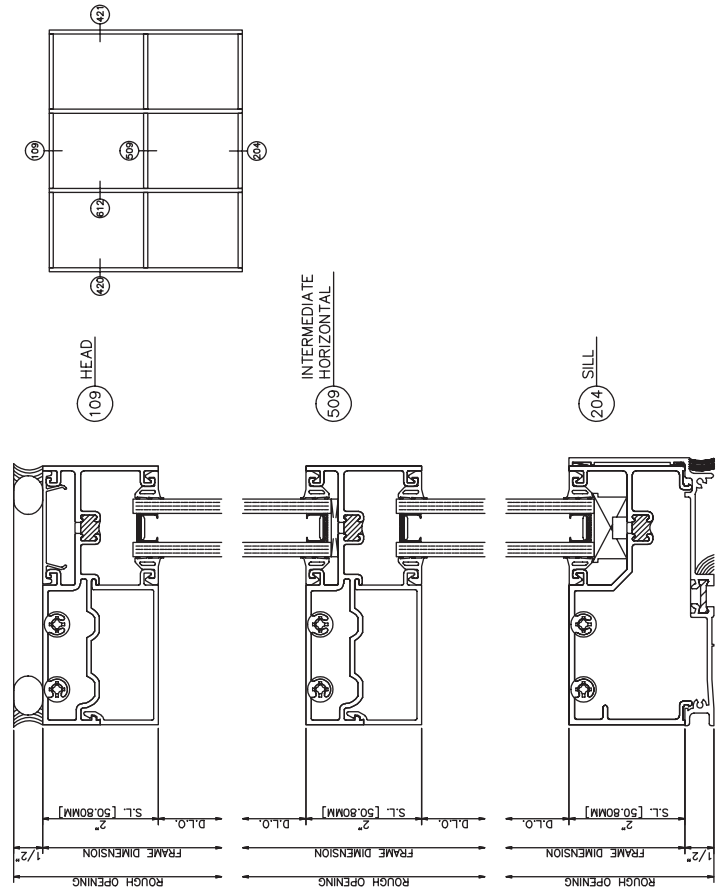

433 Screw Spline

Outside Glazed • Inside Set