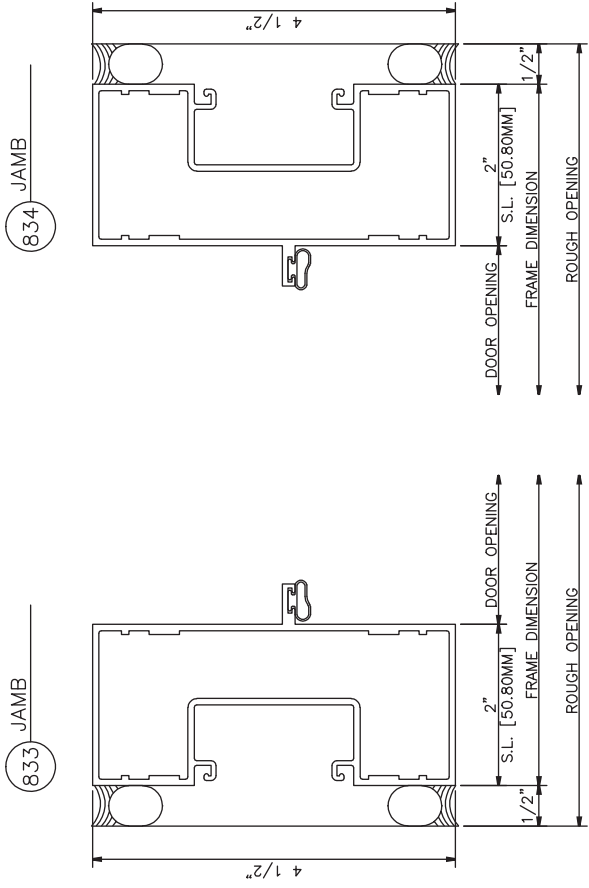

433 Door Frame with Transom

Dual Acting • Center Set