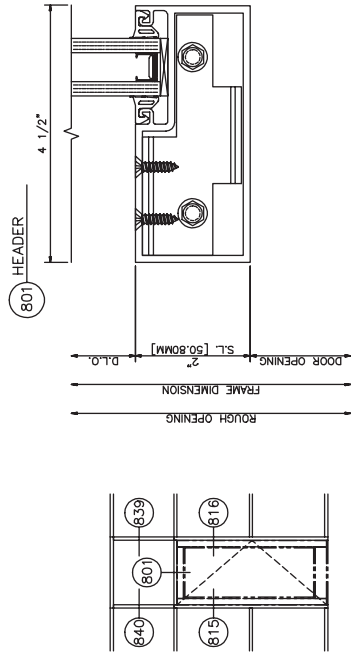

433 Door Frame with Transom

Single Acting • Inside Set