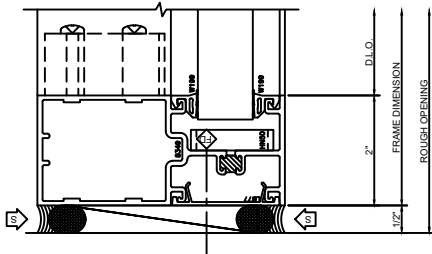

433 Shear Block
Inside Glazed • Outside Set

433 Shear Block

Outside Glazed - Outside Set - SSG

648	SSG EXPANSION VERTICAL
	OUTSIDE SET
	SHEAR BLOCK

634	SSG VERTICAL
	433

412	JAMB
	OUTSIDE SET
	SHEAR BLOCK

410	JAMB
	SERIES 433
	OUTSIDE SET
	SHEAR BLOCK

102	O.G. HEAD
	SERIES 403
	OUTSIDE SET
	SHEAR BLOCK

502	O.G. HORIZONTAL
	SERIES 403
	OUTSIDE SET
	SHEAR BLOCK

200	SILL
	SERIES 403
	OUTSIDE SET
	SHEAR BLOCK

433 Screw Spline
Inside Glazed • Center Set

433 Screw Spline
Outside Glazed • Center Set