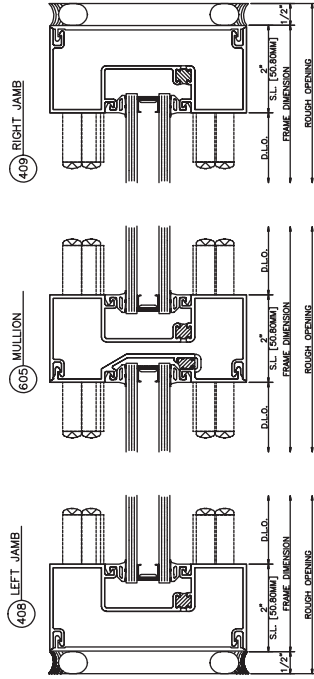

433 Shear Block
Outside Glazed • Inside Set

433 Shear Block
Inside Glazed • Inside Set

433 Shear Block

Outside Glazed • Center Set

433 Shear Block

Inside Glazed • Center Set

433 Shear Block
Outside Glazed • Outside Set

102	O.G. HEAD
	SERIES 403
	OUTSIDE SET
	SHEAR BLOCK

502	O.G. HORIZONTAL
	SERIES 403
	OUTSIDE SET
	SHEAR BLOCK

200	SILL
	SERIES 403
	OUTSIDE SET
	SHEAR BLOCK

433 Screw Spline
Inside Glazed • Center Set

433 Screw Spline
Outside Glazed • Center Set