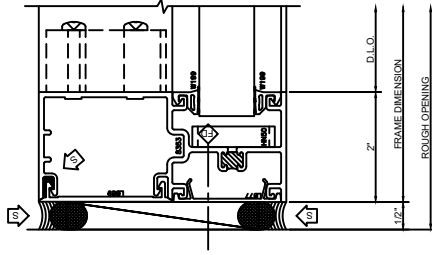

433 Shear Block
Inside Glazed • Outside Set

433 Shear Block

Outside Glazed - Outside Set - SSG

648	SSG EXPANSION VERTICAL
	OUTSIDE SET
	SHEAR BLOCK

634	SSG VERTICAL
	433

412	JAMB
	OUTSIDE SET
	SHEAR BLOCK

410	JAMB
	SERIES 433
	OUTSIDE SET
	SHEAR BLOCK

102	O.G. HEAD
	SERIES 403
	OUTSIDE SET
	SHEAR BLOCK

502	O.G. HORIZONTAL
	SERIES 403
	OUTSIDE SET
	SHEAR BLOCK

200	SILL
	SERIES 403
	OUTSIDE SET
	SHEAR BLOCK

433 Screw Spline
Inside Glazed • Center Set

433 Screw Spline
Outside Glazed • Center Set