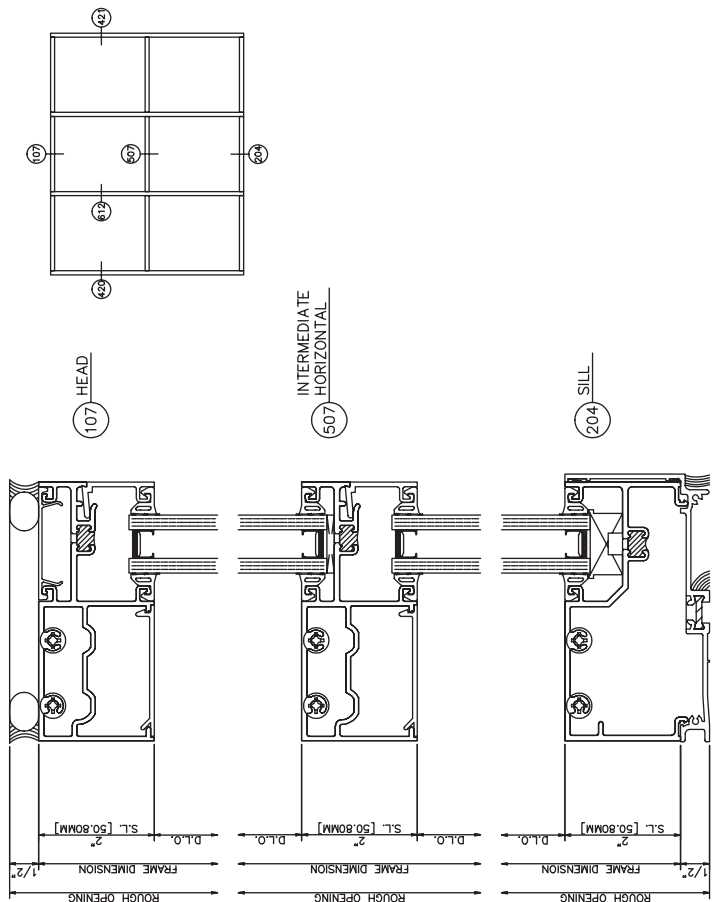

433 Screw Spline

Inside Glazed • Inside Set