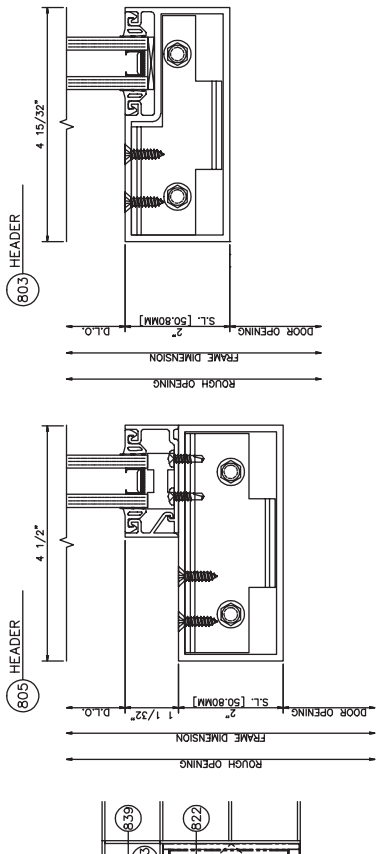

433 Door Frame with Transom

Single Acting w/C.O.C. • Inside Set

433 Door Frame with Transom

Dual Acting • Inside Set