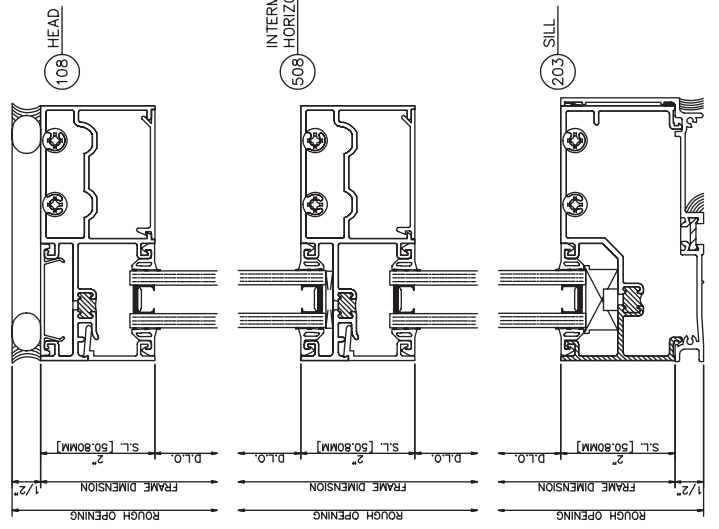

433 Screw Spline

Inside Glazed • Inside Set

433 Screw Spline

Outside Glazed • Inside Set

433 Screw Spline
Inside Glazed • Outside Set

433 Screw Spline
Outside Glazed • Outside Set

433 Screw Spline

SSG

649 EXPANSION VERTICAL
 SERIES: 433
 OUTSIDE SET
 SCREW SPLINE

424 LAMB
 SERIES: 433
 OUTSIDE SET
 SCREW SPLINE

634 SSG VERTICAL
 433

108 O.G. HEAD
 SERIES: 433
 OUTSIDE SET
 SCREW SPLINE

508 O.G. HORIZONTAL
 SERIES: 433
 OUTSIDE SET
 SCREW SPLINE