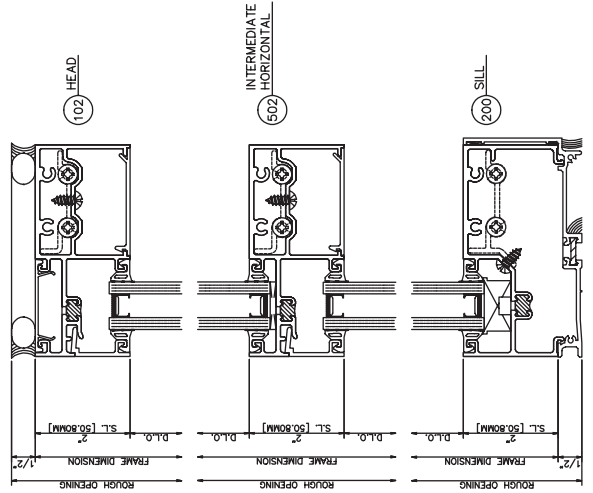

433 Shear Block
Outside Glazed • Inside Set

433 Shear Block
Inside Glazed • Inside Set

433 Shear Block

Outside Glazed • Center Set

433 Shear Block

Inside Glazed • Center Set

433 Shear Block
Outside Glazed • Outside Set

433 Shear Block
Inside Glazed • Outside Set

433 Shear Block

Outside Glazed - Outside Set - SSG

648	SSG EXPANSION VERTICAL
	OUTSIDE SET
	SHEAR BLOCK

634	SSG VERTICAL
	433

412	JAMB
	OUTSIDE SET
	SHEAR BLOCK

410	JAMB
	SERIES 433
	OUTSIDE SET
	SHEAR BLOCK

102	O.G. HEAD
	SERIES 403
	OUTSIDE SET
	SHEAR BLOCK

502	O.G. HORIZONTAL
	SERIES 403
	OUTSIDE SET
	SHEAR BLOCK

200	SILL
	SERIES 403
	OUTSIDE SET
	SHEAR BLOCK

433 Screw Spline
Inside Glazed • Center Set

433 Screw Spline
Outside Glazed • Center Set