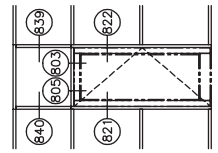

433 Door Frame with Transom

Single Acting w/C.O.C. • Inside Set

433 Door Frame with Transom

Dual Acting • Inside Set