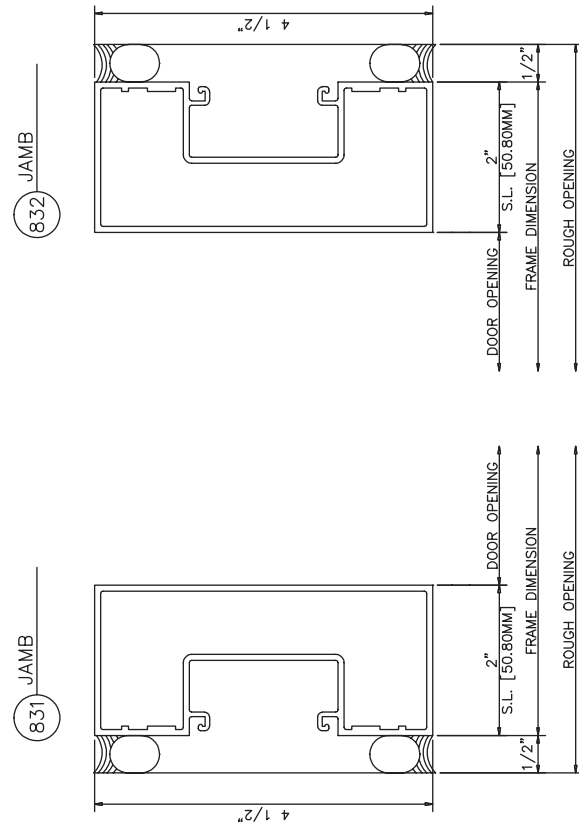

433 1/4" Glazing

433 Door Frame Without Transom

Dual Acting