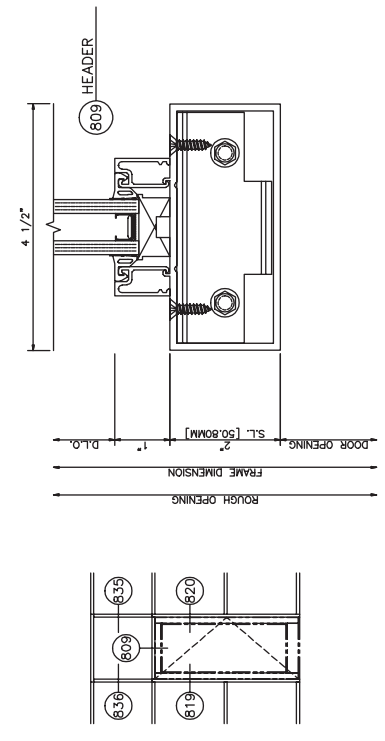

433 Door Frame with Transom
Single Acting w/C.O.C. • Center Set

433 Door Frame with Transom
Dual Acting • Center Set