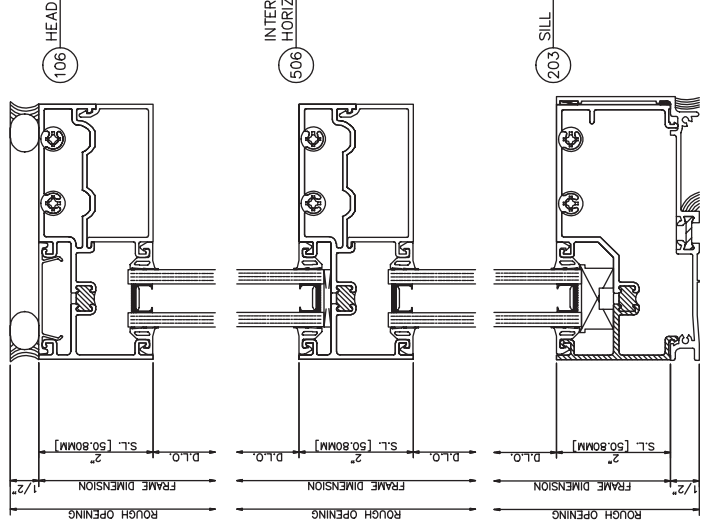

433 Screw Spline

Inside Glazed • Inside Set

433 Screw Spline

Outside Glazed • Inside Set

433 Screw Spline
Inside Glazed • Outside Set

433 Screw Spline
Outside Glazed • Outside Set

433 Screw Spline

SSG

649 EXPANSION VERTICAL
 SERIES: 433
 OUTSIDE SET
 SCREW SPLINE

424 LAMB
 SERIES: 433
 OUTSIDE SET
 SCREW SPLINE

634 SSG VERTICAL
 433

108 O.G. HEAD
 SERIES: 433
 OUTSIDE SET
 SCREW SPLINE

508 O.G. HORIZONTAL
 SERIES: 433
 OUTSIDE SET
 SCREW SPLINE