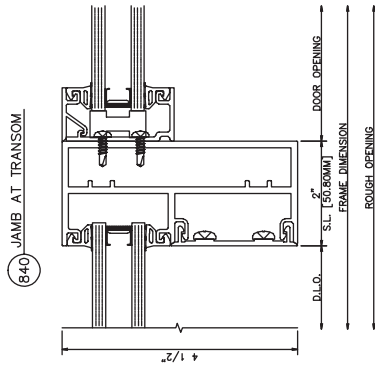

433 Door Frame with Transom

Single Acting w/C.O.C. • Inside Set

433 Door Frame with Transom

Dual Acting • Inside Set