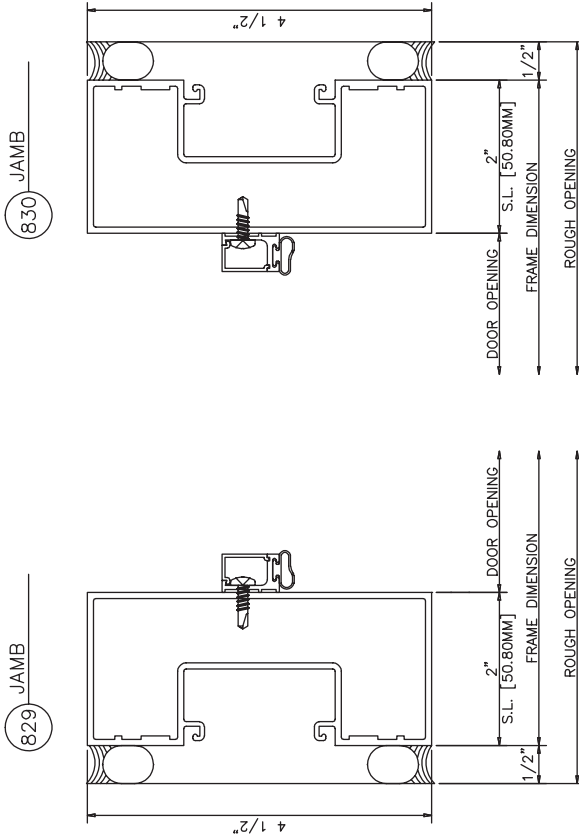

433 Door Frame Without Transom

Single Acting with Applied Stops