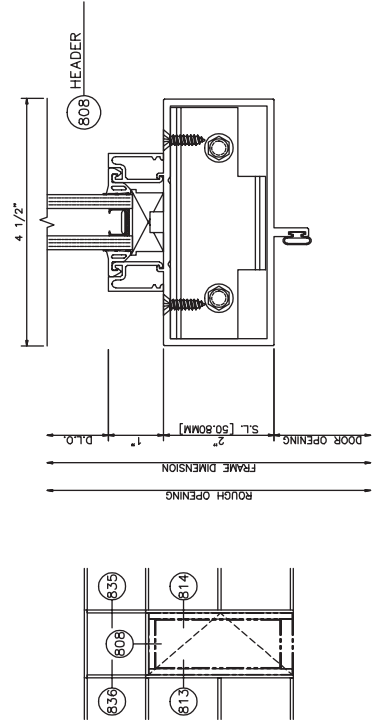

203 SILL
 SERIES: 433
 OUTSIDE SET
 SCREW SPLINE

433 Door Frame with Transom
Single Acting w/C.O.C. • Center Set

433 Door Frame with Transom
Dual Acting • Center Set

433 Door Frame with Transom

Single Acting • Center Set