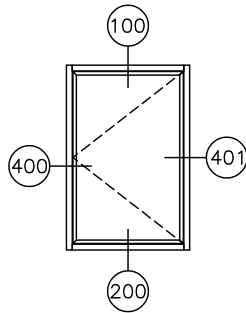

Series WV430 Storefront

100 HEAD
SERIES: WV430

200 SILL
SERIES: WV430

WV430 Vent Casement Out
Left Swing
4-Bar Arms
Carn Locks

401 JAMB
SERIES: WV430