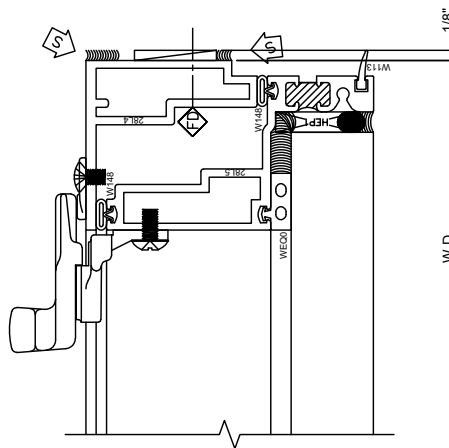

Series WV430 Storefront

100 HEAD
SERIES: WV430

200 SILL
SERIES: WV430

WV430 Vent Casement Out
Left Swing
4-Bar Arms
Carn Locks

401 JAMB
SERIES: WV430