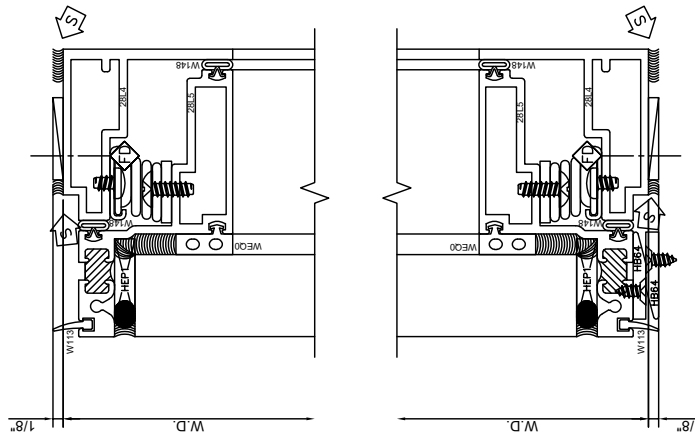

Series WV430 Storefront

100 HEAD
SERIES: WV430

200 SILL
SERIES: WV430

WV430 Vent Casement Out
Left Swing
4-Bar Arms
Carn Locks

401 JAMB
SERIES: WV430