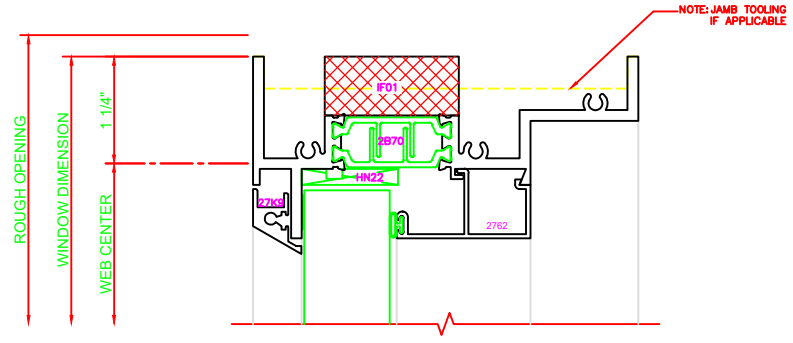

400	JAMB
	SERIES: 450G
	FIXED

701	MUNTIN
	SERIES: 450G
	FIXED

100	HEAD
	SERIES: 450
	FIXED

200	SILL
	SERIES: 450G
	FIXED

NOTE: JAMB TOOLING IF APPLICABLE

NOTE: JAMB TOOLING IF APPLICABLE