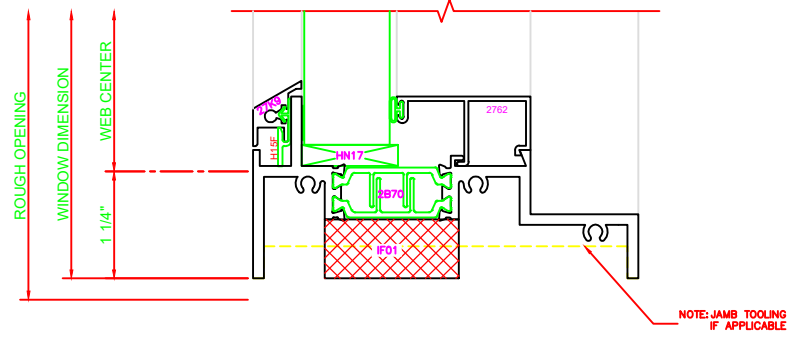

400	JAMB
	SERIES: 450G
	FIXED

701	MUNTIN
	SERIES: 450G
	FIXED

100	HEAD
	SERIES: 450
	FIXED

200	SILL
	SERIES: 450G
	FIXED

NOTE: JAMB TOOLING IF APPLICABLE

NOTE: JAMB TOOLING IF APPLICABLE