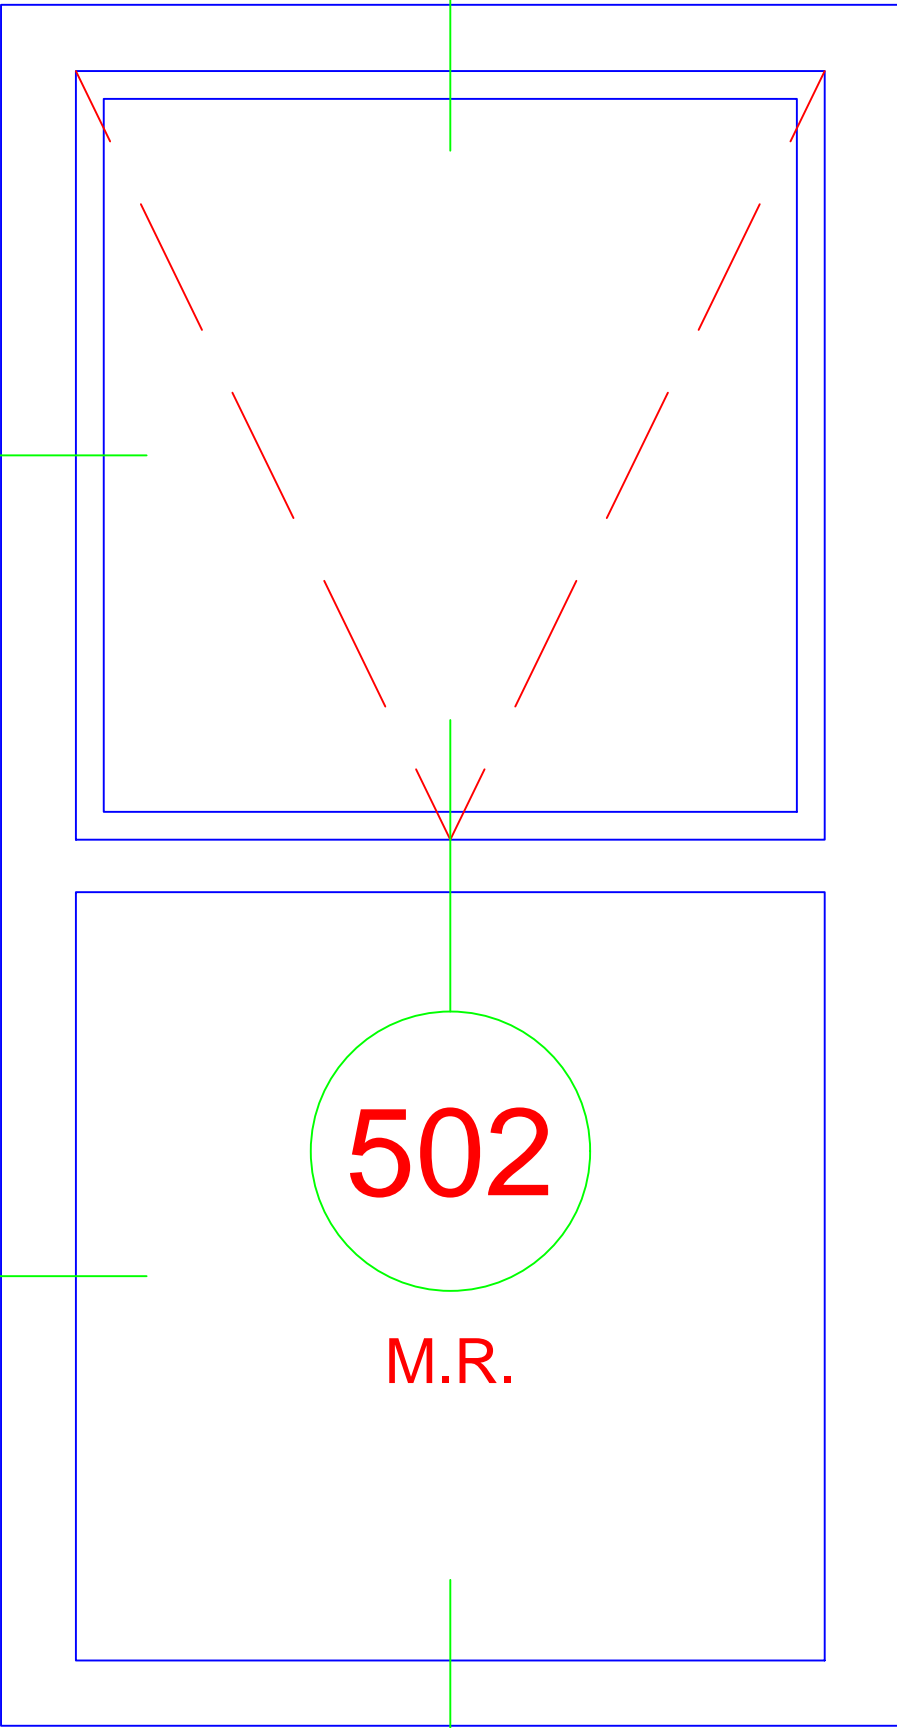

110

410

412

502

M.R.

200

325g  
Inside Glazed  
Project In / Fixed  
4-bar Arms  
Cam Locks