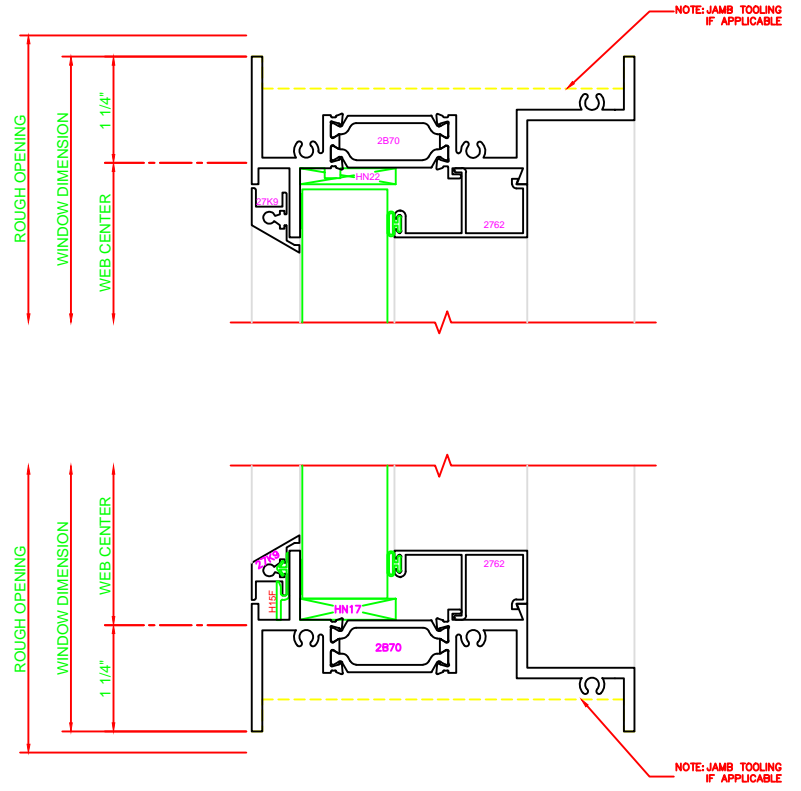

400	JAMB
	SERIES: 450G
	FIXED

701	MUNTIN
	SERIES: 450G
	FIXED

100	HEAD
	SERIES: 450
	FIXED

200	SILL
	SERIES: 450G
	FIXED

NOTE: JAMB TOOLING IF APPLICABLE

NOTE: JAMB TOOLING IF APPLICABLE