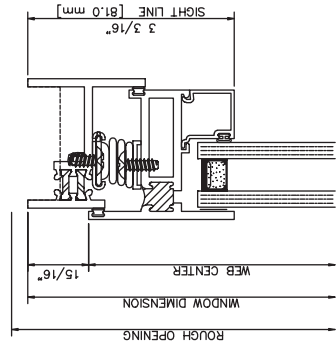

1/4" GLAZE
EK89 GRID

409 RIGHT JAMB

408 LEFT JAMB

421 RIGHT JAMB

420 LEFT JAMB

105 HEAD

208 SILL

109 HEAD

210 SILL

2700 Inside Glazed

Casement Out • Left Swing • 4 Bar Arms • Cam Locks

2700 Inside Glazed

Casement In • Left Swing • 4 Bar Arms • Cam Locks

2700 Inside Glazed

Casement Out • Left Swing • Butt Hinges • Lift Locks • Pull Handles