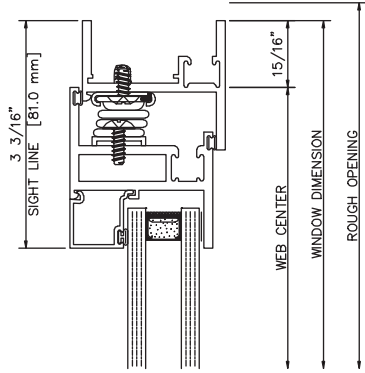

2600 Inside Glazed

Caseмент In • Left Swing • Butt Hinges • Cam Locks • Cam Locks

402 LEFT JAMB

403 RIGHT JAMB

406 LEFT JAMB

404 RIGHT JAMB

101 HEAD

201 SILL

104 HEAD

205 SILL

2600 Inside Glazed

Project In

2600 Inside Glazed

Project Out

2600 Inside Glazed

400 LEFT JAMB