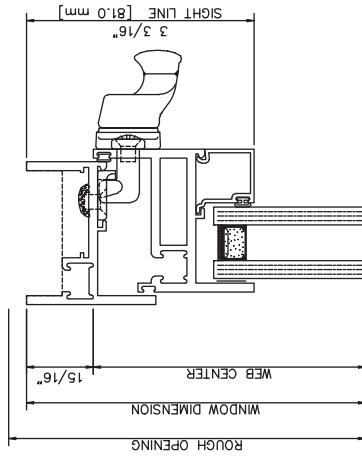

2600 Inside Glazed

Caseмент In • Left Swing • Butt Hinges • Cam Locks • Cam Locks

402 LEFT JAMB

403 RIGHT JAMB

406 LEFT JAMB

404 RIGHT JAMB

101 HEAD

201 SILL

104 HEAD

205 SILL

2600 Inside Glazed

Project In

2600 Inside Glazed

Project Out

2600 Inside Glazed

400 LEFT JAMB