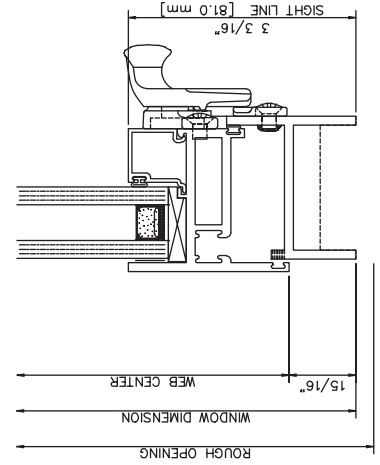

2600 Inside Glazed

Caseмент In • Left Swing • Butt Hinges • Cam Locks • Cam Locks

402 LEFT JAMB

403 RIGHT JAMB

406 LEFT JAMB

404 RIGHT JAMB

101 HEAD

201 SILL

104 HEAD

205 SILL

2600 Inside Glazed

Project In

2600 Inside Glazed

Project Out

2600 Inside Glazed

400 LEFT JAMB