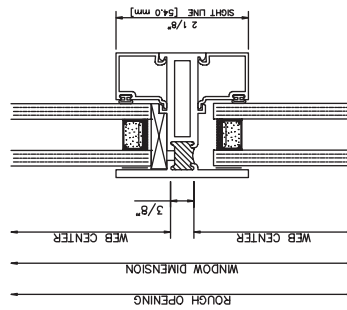

412 LEFT JAMB

413 RIGHT JAMB

421 RIGHT JAMB

424 LEFT JAMB

107 HEAD

208 SILL

115 HEAD

211 SILL

2700 Inside Glazed

Casement In • Left Swing • Butt Hinges • Cam Locks

2700 Inside Glazed

Project Out

2700 Inside Glazed

Project In

2700 Inside Glazed

Fixed

400 LEFT JAMB

404 RIGHT JAMB

100 HEAD

701 HORIZONTAL TRUE MUNTIN

200 SILL

2700 Glazing

ER65 - 1/4" INTERIOR PANEL
1/4" GLAZE

1/4" GLAZE