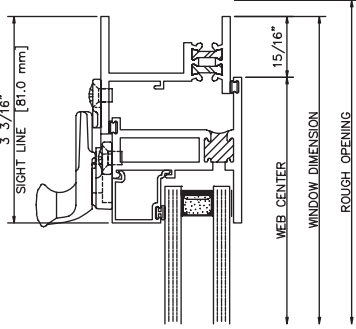

409 RIGHT JAMB