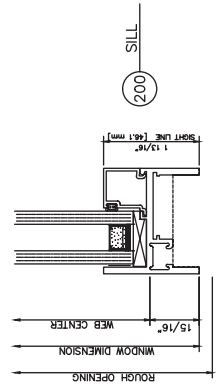

404 RIGHT JAMB