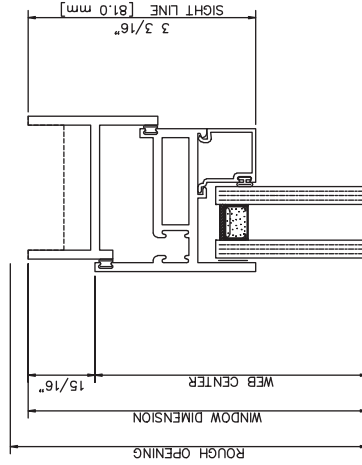

2600 Inside Glazed

Caseмент In • Left Swing • Butt Hinges • Cam Locks • Cam Locks

402 LEFT JAMB

403 RIGHT JAMB

406 LEFT JAMB

404 RIGHT JAMB

101 HEAD

201 SILL

104 HEAD

205 SILL

2600 Inside Glazed

Project In

2600 Inside Glazed

Project Out

2600 Inside Glazed

400 LEFT JAMB