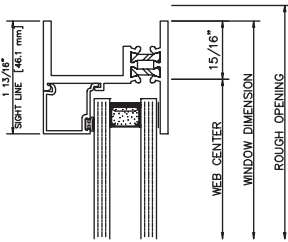

412 LEFT JAMB

413 RIGHT JAMB

421 RIGHT JAMB

424 LEFT JAMB

107 HEAD

208 SILL

115 HEAD

211 SILL

2700 Inside Glazed

Casement In • Left Swing • Butt Hinges • Cam Locks

2700 Inside Glazed

Project Out

2700 Inside Glazed

Project In

2700 Inside Glazed

Fixed

400 LEFT JAMB

404 RIGHT JAMB

100 HEAD

701 HORIZONTAL TRUE MUNTIN

200 SILL

2700 Glazing

ER65 - 1/4" INTERIOR PANEL
1/4" GLAZE

1/4" GLAZE