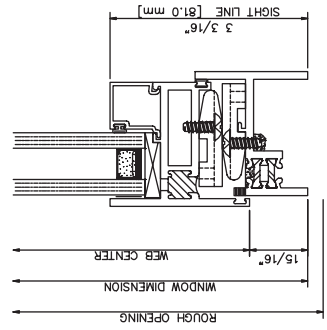

210 SILL

2700 Inside Glazed

Casement Out • Left Swing • 4 Bar Arms • Cam Locks

2700 Inside Glazed

Casement In • Left Swing • 4 Bar Arms • Cam Locks

2700 Inside Glazed

Casement Out • Left Swing • Butt Hinges • Lift Locks • Pull Handles

412 LEFT JAMB

413 RIGHT JAMB

421 RIGHT JAMB

424 LEFT JAMB

107 HEAD

208 SILL

115 HEAD

211 SILL

2700 Inside Glazed

Casement In • Left Swing • Butt Hinges • Cam Locks

2700 Inside Glazed

Project Out

2700 Inside Glazed

Project In

2700 Inside Glazed

Fixed