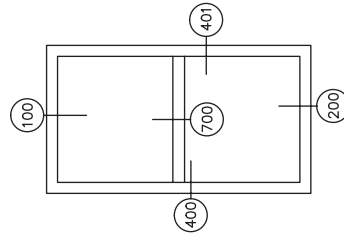

404 RIGHT JAMB