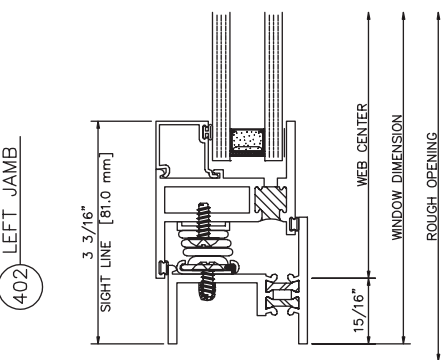

412 LEFT JAMB

413 RIGHT JAMB

421 RIGHT JAMB

424 LEFT JAMB

107 HEAD

208 SILL

115 HEAD

211 SILL

2700 Inside Glazed

Casement In • Left Swing • Butt Hinges • Cam Locks

2700 Inside Glazed

Project Out

2700 Inside Glazed

Project In

2700 Inside Glazed

Fixed