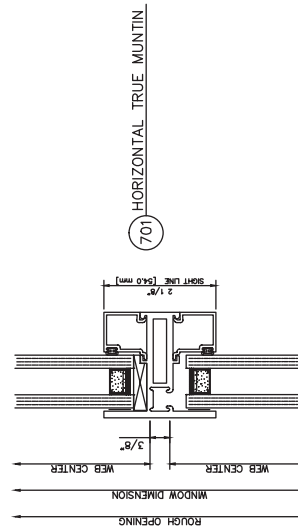

404 RIGHT JAMB