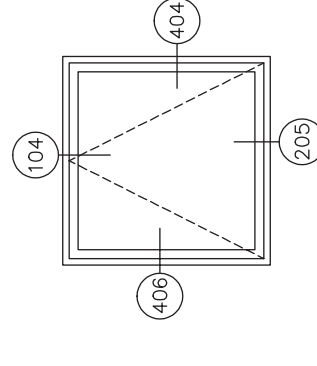

2600 Inside Glazed

Caseмент In • Left Swing • Butt Hinges • Cam Locks • Cam Locks

402 LEFT JAMB

403 RIGHT JAMB

406 LEFT JAMB

404 RIGHT JAMB

101 HEAD

201 SILL

104 HEAD

205 SILL

2600 Inside Glazed

Project In

2600 Inside Glazed

Project Out

2600 Inside Glazed

400 LEFT JAMB