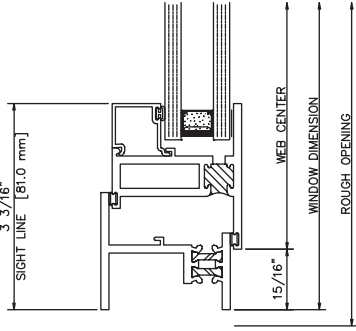

404 RIGHT JAMB

2600 Glazing

1/4" GLAZE

ER65 - 1/4" INTERIOR PANEL
1/4" GLAZE

ER65 - 1/4" INTERIOR PANEL
1/4" GLAZE
5/8" BLIND

ER65 - 3/16" INTERIOR PANEL
5/8" INSULATED
3/16" - 3/16"

1" INSULATED
1/4" - 1/4"
EK89 GRID

1/4" GLAZE
EK89 GRID

409 RIGHT JAMB

408 LEFT JAMB

421 RIGHT JAMB

420 LEFT JAMB

105 HEAD

208 SILL

109 HEAD