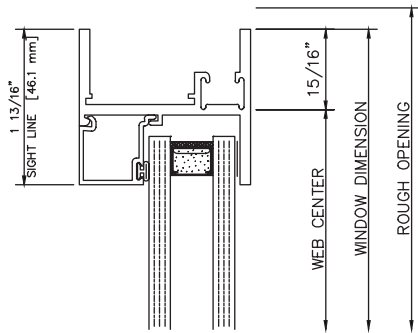

104 HEAD

205 SILL

2600 Inside Glazed

Project In

2600 Inside Glazed

Project Out

2600 Inside Glazed

400 LEFT JAMB

404 RIGHT JAMB

2600 Glazing

1/4" GLAZE

ER65 - 1/4" INTERIOR PANEL
1/4" GLAZE

ER65 - 1/4" INTERIOR PANEL
1/4" GLAZE
5/8" BLIND

ER65 - 3/16" INTERIOR PANEL
5/8" INSULATED
3/16" - 3/16"

1" INSULATED
1/4" - 1/4"
EK89 GRID