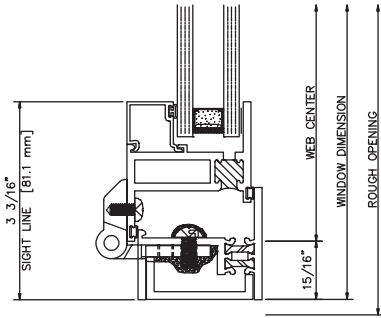

412 LEFT JAMB

413 RIGHT JAMB

421 RIGHT JAMB

424 LEFT JAMB

107 HEAD

208 SILL

115 HEAD

211 SILL

2700 Inside Glazed

Casement In • Left Swing • Butt Hinges • Cam Locks

2700 Inside Glazed

Project Out

2700 Inside Glazed

Project In

2700 Inside Glazed

Fixed