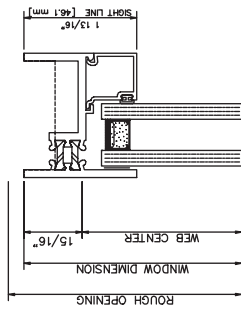

412 LEFT JAMB

413 RIGHT JAMB

421 RIGHT JAMB

424 LEFT JAMB

107 HEAD

208 SILL

115 HEAD

211 SILL

2700 Inside Glazed

Casement In • Left Swing • Butt Hinges • Cam Locks

2700 Inside Glazed

Project Out

2700 Inside Glazed

Project In

2700 Inside Glazed

Fixed

400 LEFT JAMB

404 RIGHT JAMB

100 HEAD

701 HORIZONTAL TRUE MUNTIN

200 SILL

2700 Glazing

ER65 - 1/4" INTERIOR PANEL
1/4" GLAZE

1/4" GLAZE