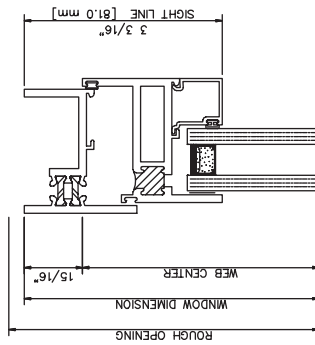

412 LEFT JAMB

413 RIGHT JAMB

421 RIGHT JAMB

424 LEFT JAMB

107 HEAD

208 SILL

115 HEAD

211 SILL

2700 Inside Glazed

Casement In • Left Swing • Butt Hinges • Cam Locks

2700 Inside Glazed

Project Out

2700 Inside Glazed

Project In

2700 Inside Glazed

Fixed