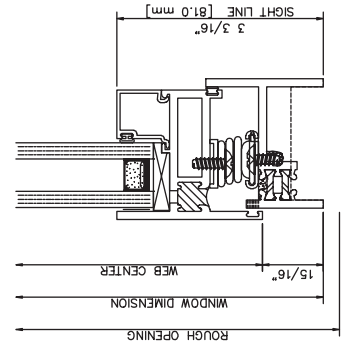

208 SILL

2700 Inside Glazed

Casement Out • Left Swing • 4 Bar Arms • Cam Locks

2700 Inside Glazed

Casement In • Left Swing • 4 Bar Arms • Cam Locks