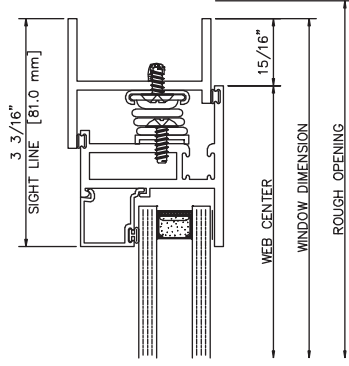

2600 Inside Glazed

Caseмент In • Left Swing • Butt Hinges • Cam Locks • Cam Locks

402 LEFT JAMB

403 RIGHT JAMB

406 LEFT JAMB

404 RIGHT JAMB

101 HEAD

201 SILL

104 HEAD

205 SILL

2600 Inside Glazed

Project In

2600 Inside Glazed

Project Out

2600 Inside Glazed

400 LEFT JAMB