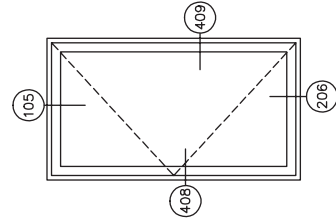

1/4" GLAZE
EK89 GRID

409 RIGHT JAMB

408 LEFT JAMB

421 RIGHT JAMB

420 LEFT JAMB

105 HEAD

208 SILL

109 HEAD

210 SILL

2700 Inside Glazed

Casement Out • Left Swing • 4 Bar Arms • Cam Locks

2700 Inside Glazed

Casement In • Left Swing • 4 Bar Arms • Cam Locks

2700 Inside Glazed

Casement Out • Left Swing • Butt Hinges • Lift Locks • Pull Handles