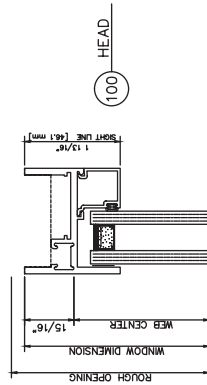

404 RIGHT JAMB