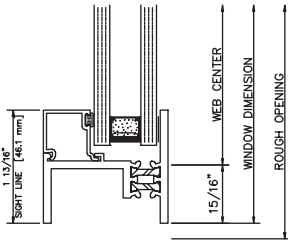

412 LEFT JAMB

413 RIGHT JAMB

421 RIGHT JAMB

424 LEFT JAMB

107 HEAD

208 SILL

115 HEAD

211 SILL

2700 Inside Glazed

Casement In • Left Swing • Butt Hinges • Cam Locks

2700 Inside Glazed

Project Out

2700 Inside Glazed

Project In

2700 Inside Glazed

Fixed

400 LEFT JAMB

404 RIGHT JAMB

100 HEAD

701 HORIZONTAL TRUE MUNTIN

200 SILL

2700 Glazing

ER65 - 1/4" INTERIOR PANEL
1/4" GLAZE

1/4" GLAZE