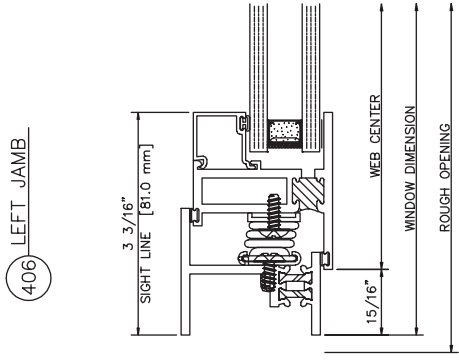

412 LEFT JAMB

413 RIGHT JAMB

421 RIGHT JAMB

424 LEFT JAMB

107 HEAD

208 SILL

115 HEAD

211 SILL

2700 Inside Glazed

Casement In • Left Swing • Butt Hinges • Cam Locks

2700 Inside Glazed

Project Out

2700 Inside Glazed

Project In

2700 Inside Glazed

Fixed