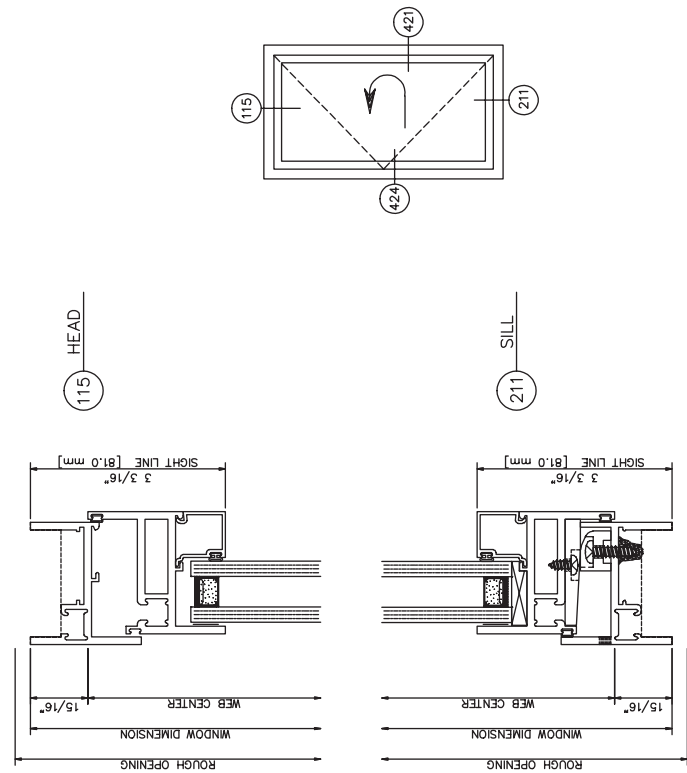

2600 Inside Glazed

Caseмент In • Left Swing • Butt Hinges • Cam Locks • Cam Locks