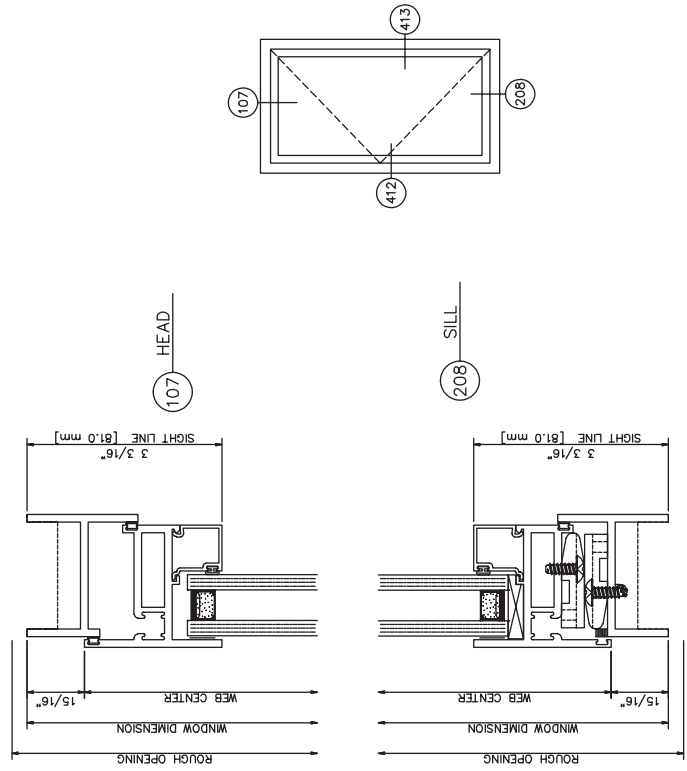

2600 Inside Glazed

Casement Out • Left Swing • 4 Bar Arms • Cam Locks

2600 Inside Glazed

Casement In • Left Swing • 4 Bar Arms • Cam Locks

2600 Inside Glazed

Caseмент Out • Left Swing • Butt Hinges • Lift Locks • Pull Handles