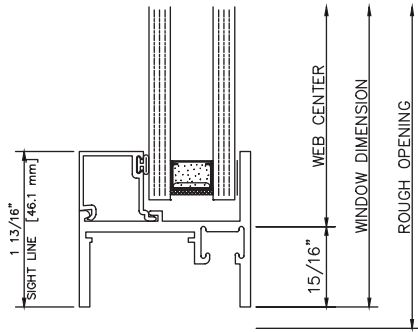

404 RIGHT JAMB

2600 Glazing

1/4" GLAZE

ER65 - 1/4" INTERIOR PANEL
1/4" GLAZE

ER65 - 1/4" INTERIOR PANEL
1/4" GLAZE
5/8" BLIND

ER65 - 3/16" INTERIOR PANEL
5/8" INSULATED
3/16" - 3/16"

1" INSULATED
1/4" - 1/4"
EK89 GRID