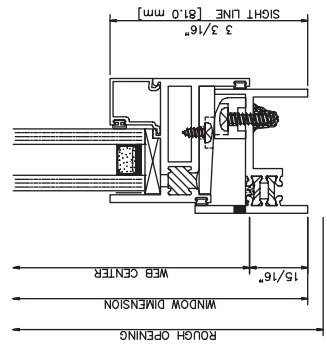

412 LEFT JAMB

413 RIGHT JAMB

421 RIGHT JAMB

424 LEFT JAMB

107 HEAD

208 SILL

115 HEAD

211 SILL

2700 Inside Glazed

Casement In • Left Swing • Butt Hinges • Cam Locks

2700 Inside Glazed

Project Out

2700 Inside Glazed

Project In

2700 Inside Glazed

Fixed