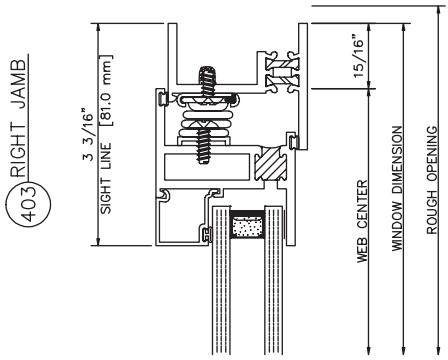

412 LEFT JAMB

413 RIGHT JAMB

421 RIGHT JAMB

424 LEFT JAMB

107 HEAD

208 SILL

115 HEAD

211 SILL

2700 Inside Glazed

Casement In • Left Swing • Butt Hinges • Cam Locks

2700 Inside Glazed

Project Out

2700 Inside Glazed

Project In

2700 Inside Glazed

Fixed