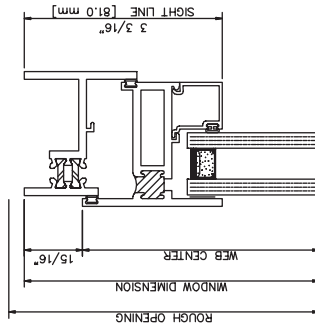

210 SILL

2700 Inside Glazed

Casement Out • Left Swing • 4 Bar Arms • Cam Locks

2700 Inside Glazed

Casement In • Left Swing • 4 Bar Arms • Cam Locks

2700 Inside Glazed

Casement Out • Left Swing • Butt Hinges • Lift Locks • Pull Handles

412 LEFT JAMB

413 RIGHT JAMB

421 RIGHT JAMB

424 LEFT JAMB

107 HEAD

208 SILL

115 HEAD

211 SILL

2700 Inside Glazed

Casement In • Left Swing • Butt Hinges • Cam Locks

2700 Inside Glazed

Project Out

2700 Inside Glazed

Project In

2700 Inside Glazed

Fixed