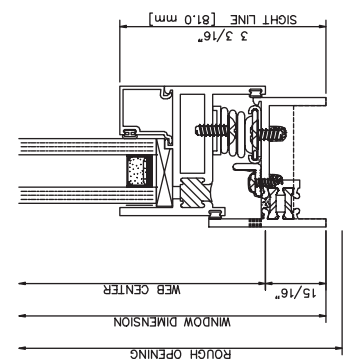

1/4" GLAZE
EK89 GRID

409 RIGHT JAMB

408 LEFT JAMB

421 RIGHT JAMB

420 LEFT JAMB

105 HEAD

208 SILL

109 HEAD

210 SILL

2700 Inside Glazed

Casement Out • Left Swing • 4 Bar Arms • Cam Locks

2700 Inside Glazed

Casement In • Left Swing • 4 Bar Arms • Cam Locks

2700 Inside Glazed

Casement Out • Left Swing • Butt Hinges • Lift Locks • Pull Handles