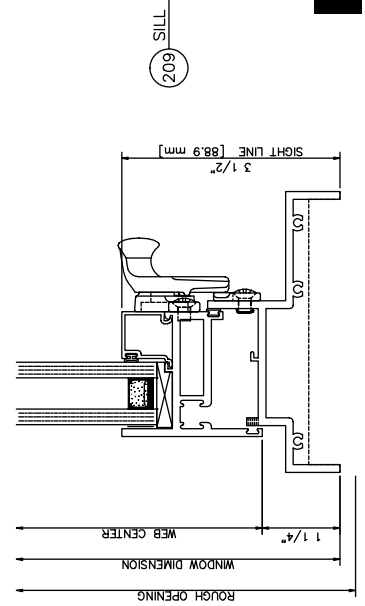

**2800 Inside Glazed**

Casement In • Left Swing • Butt Hinges • Cam Locks

**2800 Inside Glazed**

Casement In • Left Swing • 4 Bar Arms • Cam Locks

**2800 Inside Glazed**

Casement Out • Left Swing • Butt Hinges • Lift Lokcs • Pull Handles

**2800 Inside Glazed**

Casement Out • Left Swing • 4 Bar Arms • Cam Locks

**2800 Inside Glazed**

Project Out

**2800 Inside Glazed**

Project In

# 2900 Inside Glazed

Fixed