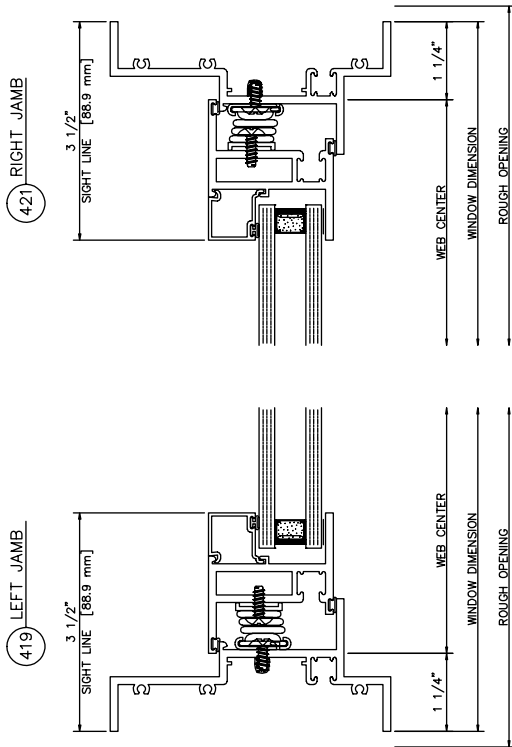

**2800 Inside Glazed**

Casement Out • Left Swing • 4 Bar Arms • Cam Locks

**2800 Inside Glazed**

Project Out

**2800 Inside Glazed**

Project In