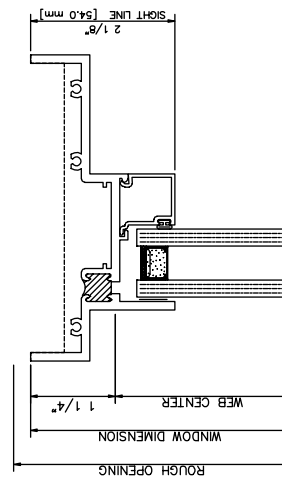

# 2900 Inside Glazed

Project Out

# 2900 Inside Glazed

Project In

401 RIGHT JAMB

402 LEFT JAMB

1/4" GLAZE

ER65 - 1/4" INTERIOR PANEL  
1/4" GLAZE

ER65 - 1/4" INTERIOR PANEL  
1/4" GLAZE  
5/8" BLIND