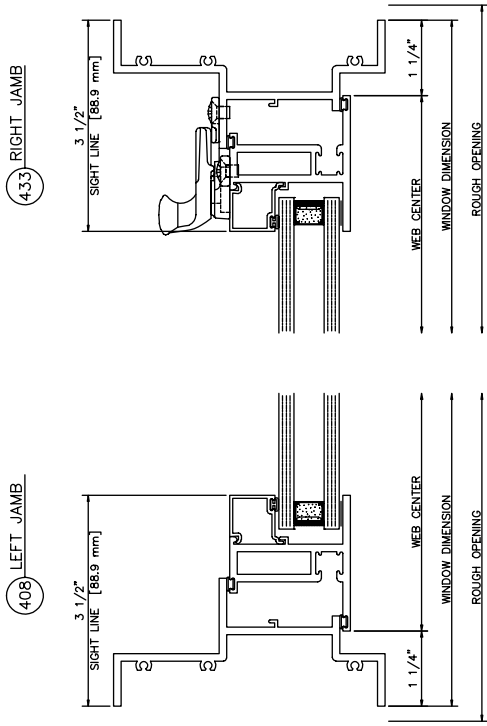

**2800 Inside Glazed**

Casement In • Left Swing • Butt Hinges • Cam Locks

**2800 Inside Glazed**

Casement In • Left Swing • 4 Bar Arms • Cam Locks

**2800 Inside Glazed**

Casement Out • Left Swing • Butt Hinges • Lift Lokcs • Pull Handles

**2800 Inside Glazed**

Casement Out • Left Swing • 4 Bar Arms • Cam Locks

**2800 Inside Glazed**

Project Out

**2800 Inside Glazed**

Project In