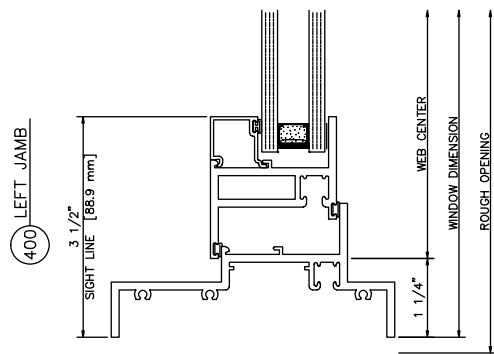

**2800 Inside Glazed**

Casement In • Left Swing • Butt Hinges • Cam Locks

**2800 Inside Glazed**

Casement In • Left Swing • 4 Bar Arms • Cam Locks

**2800 Inside Glazed**

Casement Out • Left Swing • Butt Hinges • Lift Lokcs • Pull Handles

**2800 Inside Glazed**

Casement Out • Left Swing • 4 Bar Arms • Cam Locks

**2800 Inside Glazed**

Project Out

**2800 Inside Glazed**

Project In