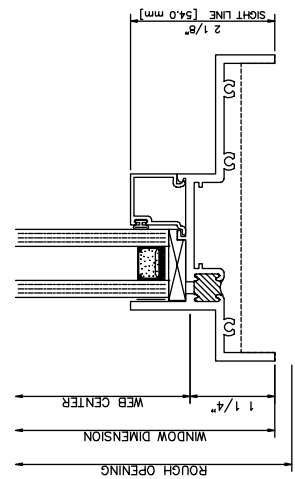

# 2900 Inside Glazed

Project In

401 RIGHT JAMB

402 LEFT JAMB

1/4" GLAZE

ER65 - 1/4" INTERIOR PANEL  
1/4" GLAZE

ER65 - 1/4" INTERIOR PANEL  
1/4" GLAZE  
5/8" BLIND