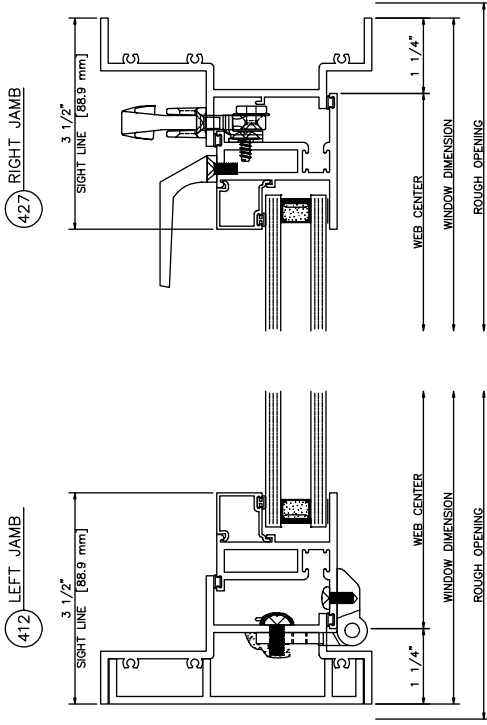

**2800 Inside Glazed**

Casement In • Left Swing • Butt Hinges • Cam Locks

**2800 Inside Glazed**

Casement In • Left Swing • 4 Bar Arms • Cam Locks

**2800 Inside Glazed**

Casement Out • Left Swing • Butt Hinges • Lift Lokcs • Pull Handles

**2800 Inside Glazed**

Casement Out • Left Swing • 4 Bar Arms • Cam Locks

**2800 Inside Glazed**

Project Out

**2800 Inside Glazed**

Project In