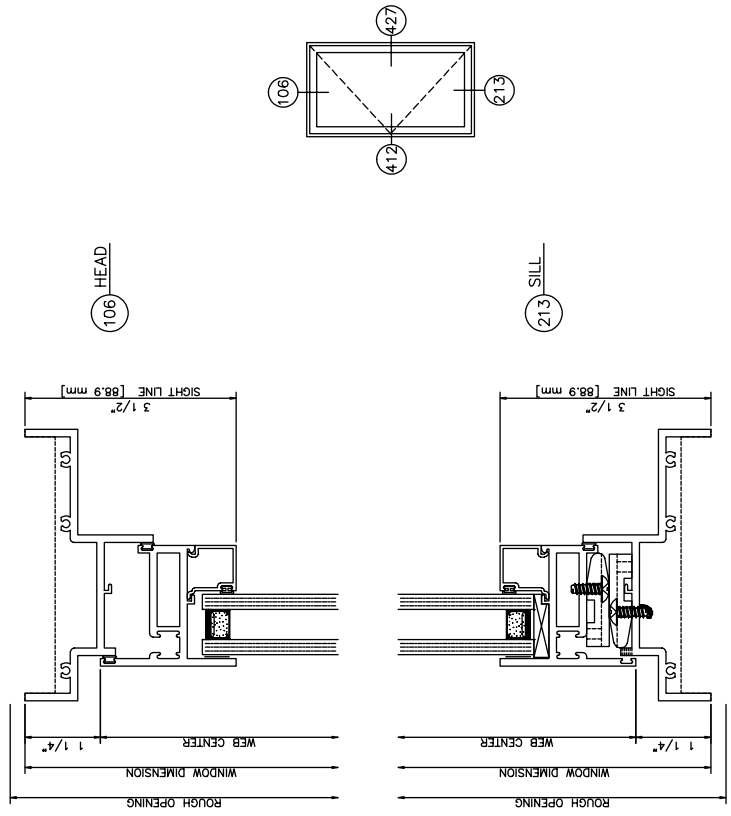

**2800 Inside Glazed**

Casement In • Left Swing • Butt Hinges • Cam Locks

**2800 Inside Glazed**

Casement In • Left Swing • 4 Bar Arms • Cam Locks

**2800 Inside Glazed**

Casement Out • Left Swing • Butt Hinges • Lift Lokcs • Pull Handles

**2800 Inside Glazed**

Casement Out • Left Swing • 4 Bar Arms • Cam Locks

**2800 Inside Glazed**

Project Out

**2800 Inside Glazed**

Project In

# 2900 Inside Glazed

Fixed