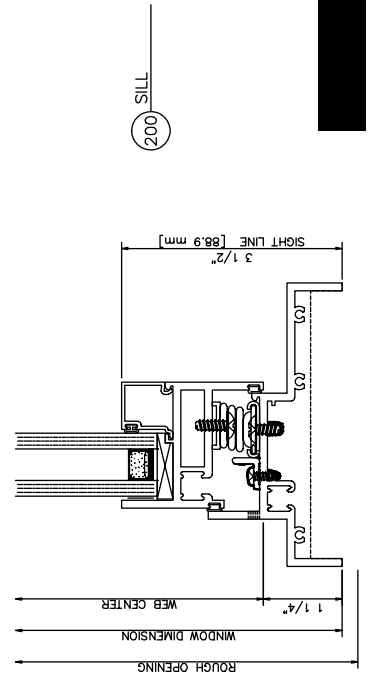

**2800 Inside Glazed**

Casement In • Left Swing • Butt Hinges • Cam Locks

**2800 Inside Glazed**

Casement In • Left Swing • 4 Bar Arms • Cam Locks

**2800 Inside Glazed**

Casement Out • Left Swing • Butt Hinges • Lift Lokcs • Pull Handles

**2800 Inside Glazed**

Casement Out • Left Swing • 4 Bar Arms • Cam Locks

**2800 Inside Glazed**

Project Out

**2800 Inside Glazed**

Project In

# 2900 Inside Glazed

Fixed