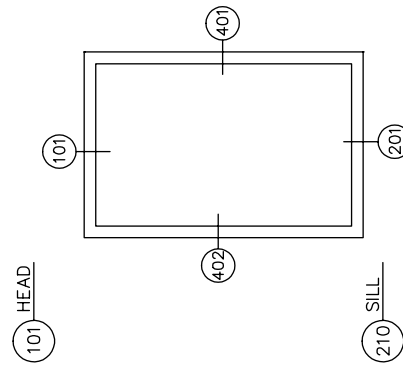

# 2900 Inside Glazed

Project In

401 RIGHT JAMB

402 LEFT JAMB

1/4" GLAZE

ER65 - 1/4" INTERIOR PANEL  
1/4" GLAZE

ER65 - 1/4" INTERIOR PANEL  
1/4" GLAZE  
5/8" BLIND