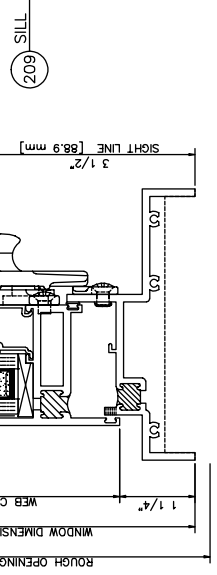

**2800 Inside Glazed**

Casement Out • Left Swing • 4 Bar Arms • Cam Locks

**2800 Inside Glazed**

Project Out

**2800 Inside Glazed**

Project In

# 2800 Inside Glazed

Fixed

2900 Inside Glazed

2900 Inside Glazed

# 2900 Inside Glazed

Project Out