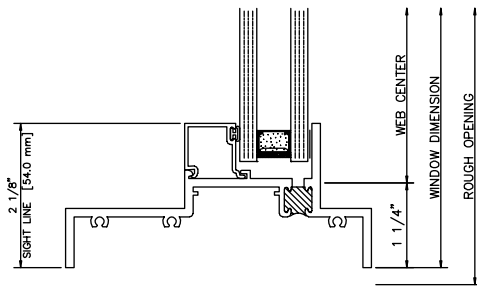

# 2900 Inside Glazed

Project In

401 RIGHT JAMB

402 LEFT JAMB

1/4" GLAZE

ER65 - 1/4" INTERIOR PANEL  
1/4" GLAZE

ER65 - 1/4" INTERIOR PANEL  
1/4" GLAZE  
5/8" BLIND