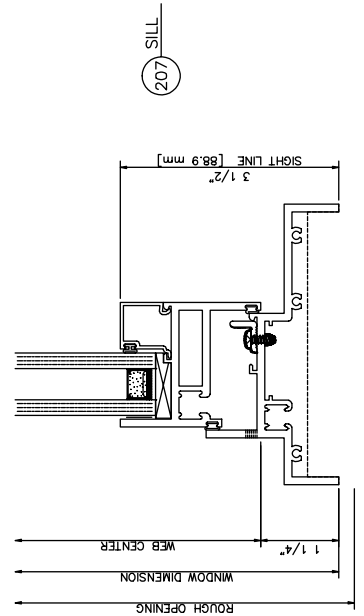

**2800 Inside Glazed**

Casement In • Left Swing • Butt Hinges • Cam Locks

**2800 Inside Glazed**

Casement In • Left Swing • 4 Bar Arms • Cam Locks

**2800 Inside Glazed**

Casement Out • Left Swing • Butt Hinges • Lift Lokcs • Pull Handles

**2800 Inside Glazed**

Casement Out • Left Swing • 4 Bar Arms • Cam Locks

**2800 Inside Glazed**

Project Out

**2800 Inside Glazed**

Project In

# 2900 Inside Glazed

Fixed