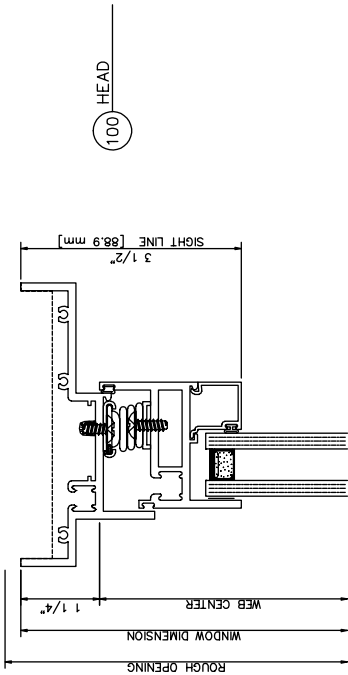

**2800 Inside Glazed**

Casement In • Left Swing • Butt Hinges • Cam Locks

**2800 Inside Glazed**

Casement In • Left Swing • 4 Bar Arms • Cam Locks

**2800 Inside Glazed**

Casement Out • Left Swing • Butt Hinges • Lift Lokcs • Pull Handles

**2800 Inside Glazed**

Casement Out • Left Swing • 4 Bar Arms • Cam Locks

**2800 Inside Glazed**

Project Out

**2800 Inside Glazed**

Project In

# 2900 Inside Glazed

Fixed