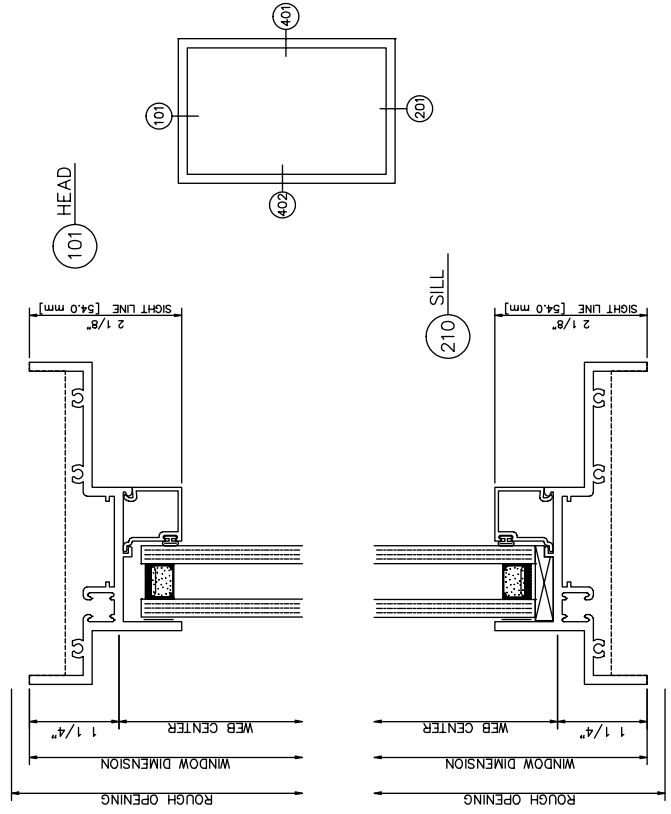

2900 Inside Glazed

Fixed