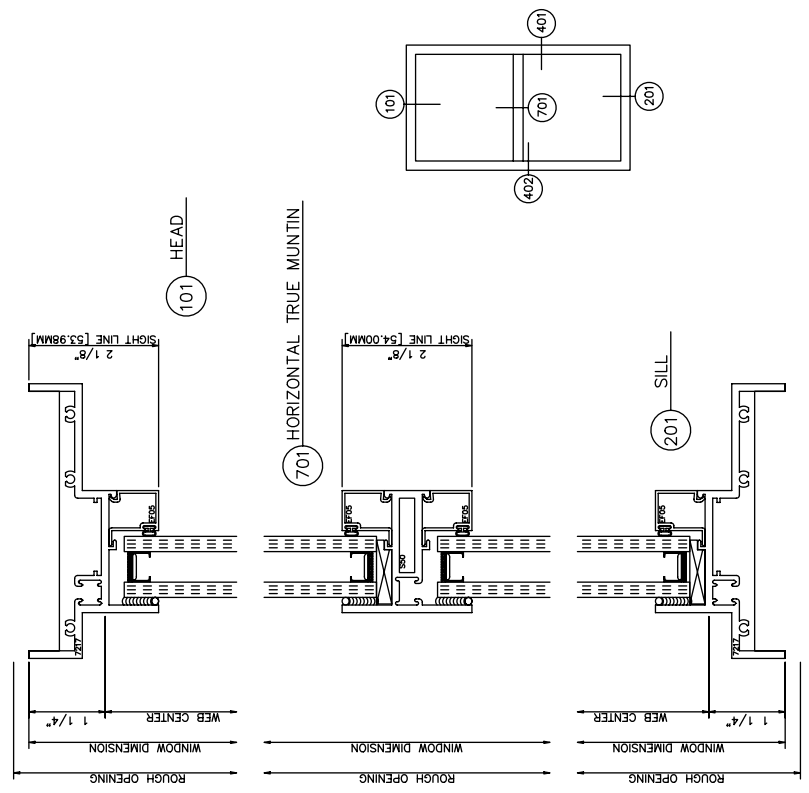

**2800 Inside Glazed**

Casement Out • Left Swing • 4 Bar Arms • Cam Locks

**2800 Inside Glazed**

Project Out

**2800 Inside Glazed**

Project In

# 2800 Inside Glazed

Fixed

2900 Inside Glazed

2900 Inside Glazed