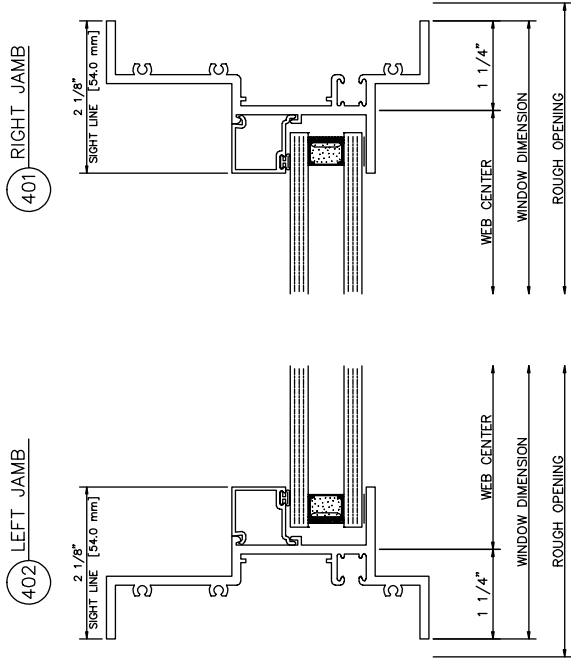

2900 Inside Glazed

Fixed