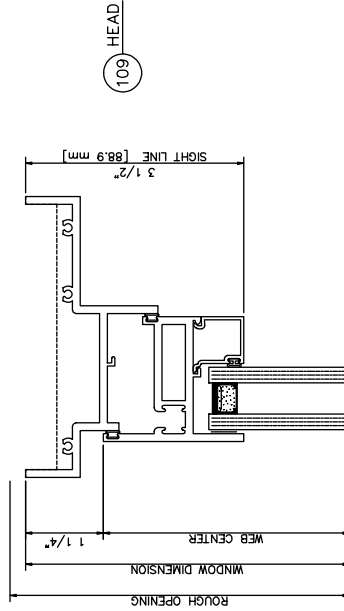

**2800 Inside Glazed**

Casement In • Left Swing • Butt Hinges • Cam Locks

**2800 Inside Glazed**

Casement In • Left Swing • 4 Bar Arms • Cam Locks

**2800 Inside Glazed**

Casement Out • Left Swing • Butt Hinges • Lift Lokcs • Pull Handles

**2800 Inside Glazed**

Casement Out • Left Swing • 4 Bar Arms • Cam Locks

**2800 Inside Glazed**

Project Out

**2800 Inside Glazed**

Project In