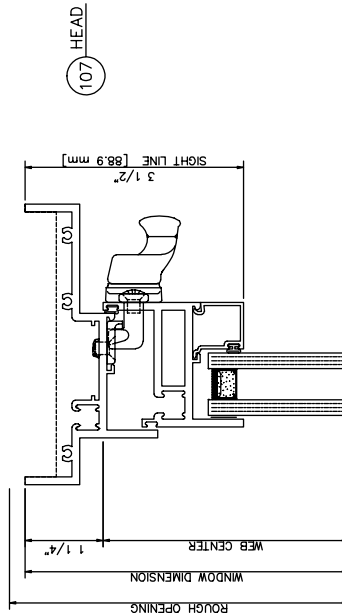

**2800 Inside Glazed**

Casement Out • Left Swing • 4 Bar Arms • Cam Locks

**2800 Inside Glazed**

Project Out

**2800 Inside Glazed**

Project In