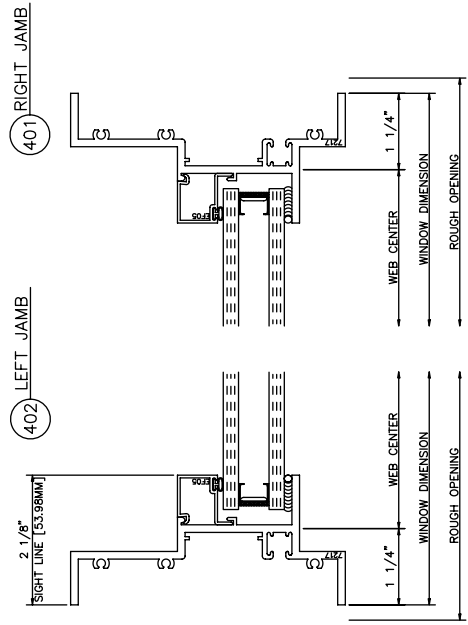

2800 Inside Glazed

Fixed