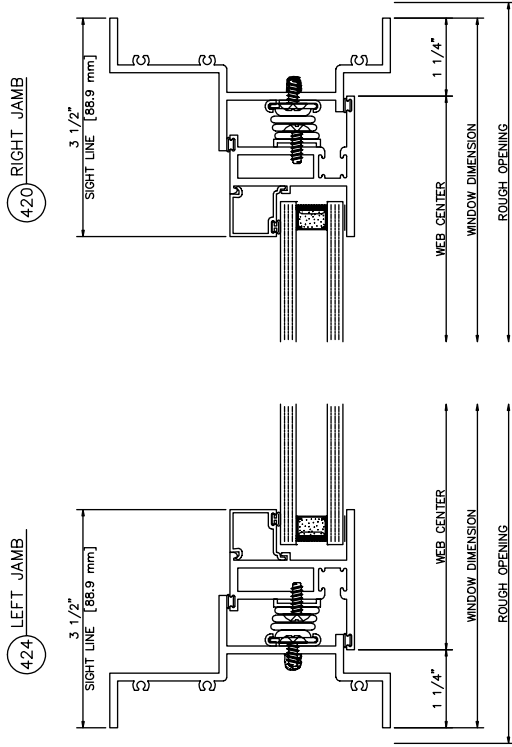

**2800 Inside Glazed**

Casement In • Left Swing • Butt Hinges • Cam Locks

**2800 Inside Glazed**

Casement In • Left Swing • 4 Bar Arms • Cam Locks

**2800 Inside Glazed**

Casement Out • Left Swing • Butt Hinges • Lift Lokcs • Pull Handles

**2800 Inside Glazed**

Casement Out • Left Swing • 4 Bar Arms • Cam Locks

**2800 Inside Glazed**

Project Out

**2800 Inside Glazed**

Project In