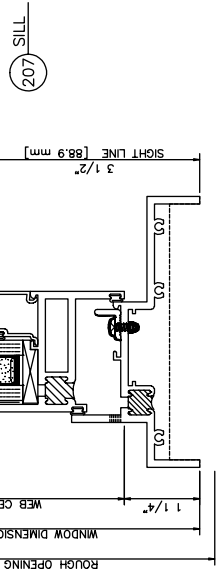

2900 Inside Glazed

Project In