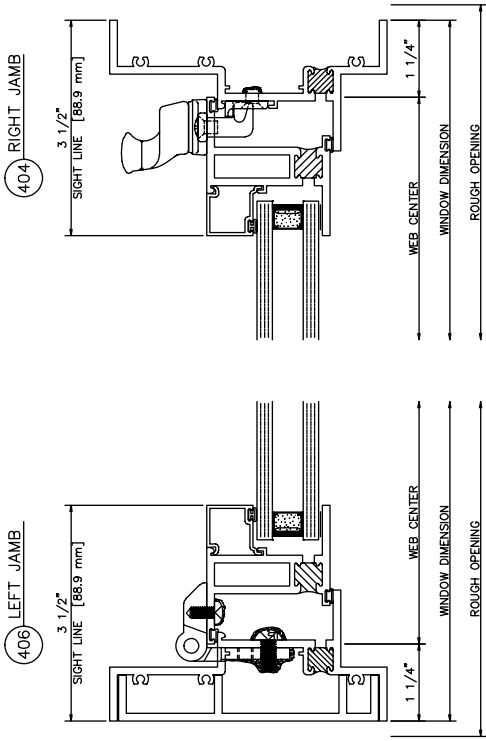

2900 Inside Glazed

2900 Inside Glazed