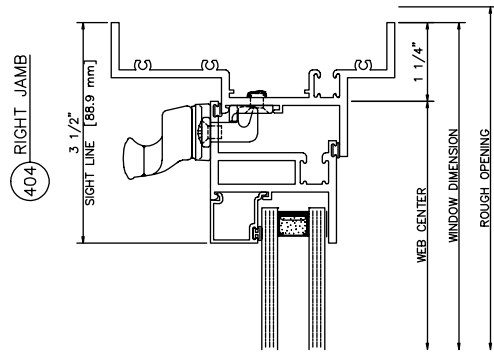

**2800 Inside Glazed**

Casement In • Left Swing • Butt Hinges • Cam Locks

**2800 Inside Glazed**

Casement In • Left Swing • 4 Bar Arms • Cam Locks

**2800 Inside Glazed**

Casement Out • Left Swing • Butt Hinges • Lift Lokcs • Pull Handles

**2800 Inside Glazed**

Casement Out • Left Swing • 4 Bar Arms • Cam Locks

**2800 Inside Glazed**

Project Out

**2800 Inside Glazed**

Project In