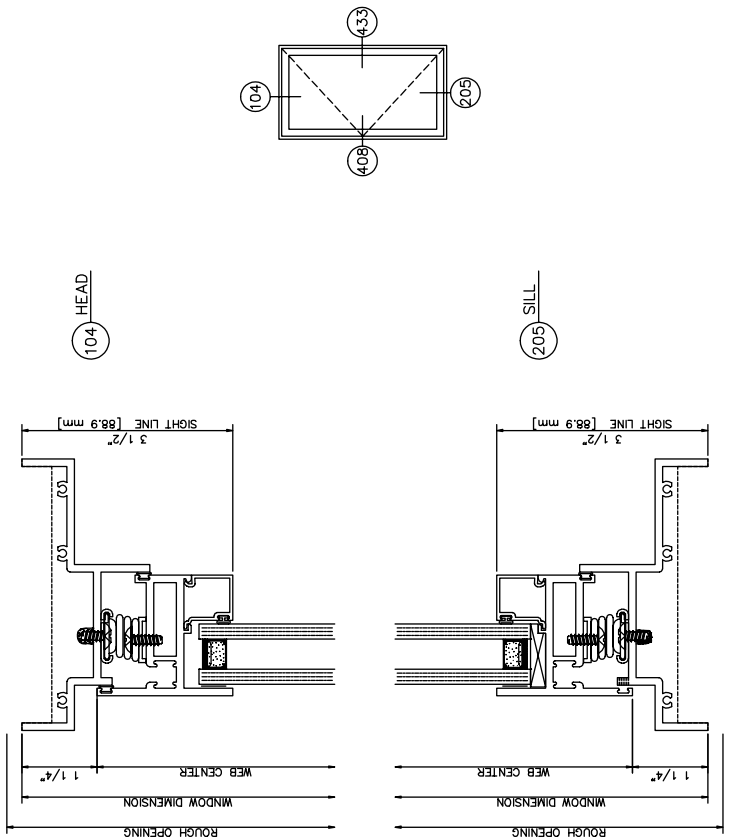

**2800 Inside Glazed**

Casement In • Left Swing • Butt Hinges • Cam Locks

**2800 Inside Glazed**

Casement In • Left Swing • 4 Bar Arms • Cam Locks

**2800 Inside Glazed**

Casement Out • Left Swing • Butt Hinges • Lift Lokcs • Pull Handles

**2800 Inside Glazed**

Casement Out • Left Swing • 4 Bar Arms • Cam Locks

**2800 Inside Glazed**

Project Out

**2800 Inside Glazed**

Project In