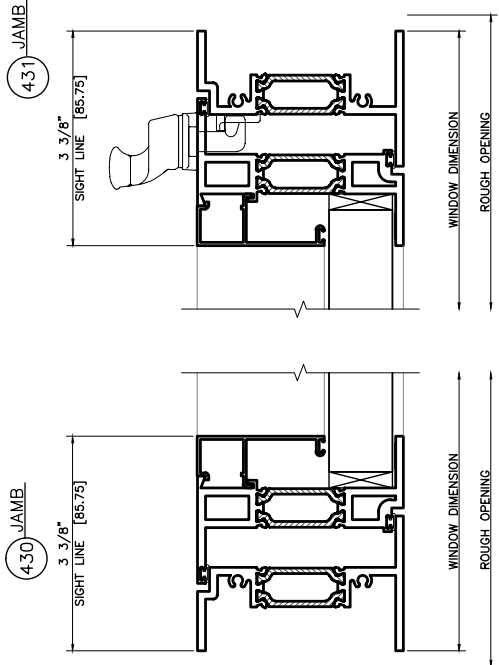

325X Inside Glazed
 Casement Out • Left swing • Butt Hinges • Cam Locks

325X Inside Glazed
 Casement In • Left swing • 4 Bar Arms • Cam Locks

325X Inside Glazed

Fixed Over Project Out

325X Inside Glazed

Fixed Over Project In