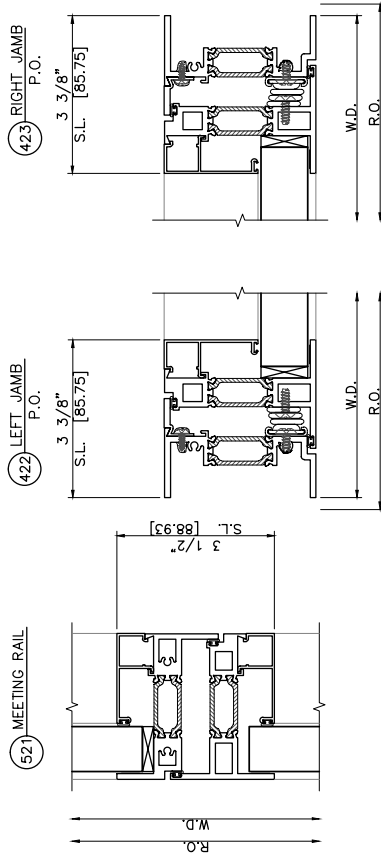

325X Inside Glazed
 Casement Out • Left swing • Butt Hinges • Cam Locks

325X Inside Glazed
 Casement In • Left swing • 4 Bar Arms • Cam Locks

325X Inside Glazed

Fixed Over Project Out

325X Inside Glazed

Fixed Over Project In