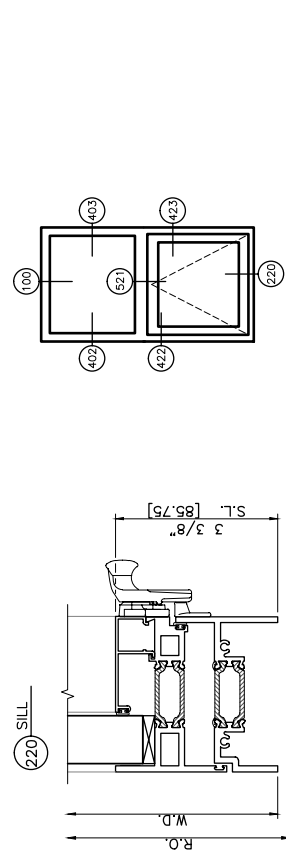

325X Inside Glazed
 Casement Out • Left swing • Butt Hinges • Cam Locks

325X Inside Glazed
 Casement In • Left swing • 4 Bar Arms • Cam Locks

325X Inside Glazed

Fixed Over Project Out

325X Inside Glazed

Fixed Over Project In