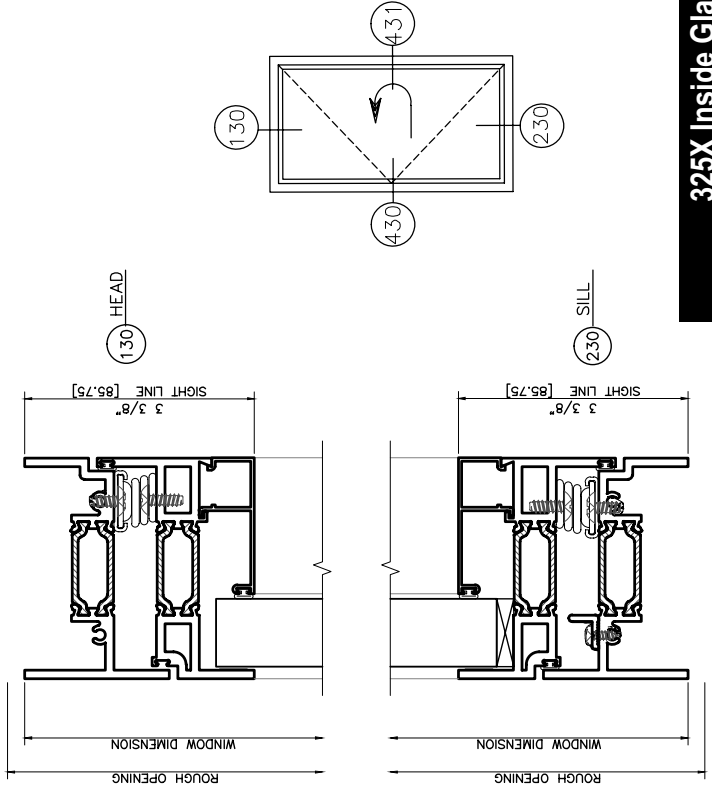

325X Inside Glazed
 Casement Out • Left swing • Butt Hinges • Cam Locks

325X Inside Glazed
 Casement In • Left swing • 4 Bar Arms • Cam Locks

325X Inside Glazed

Fixed Over Project Out

325X Inside Glazed

Fixed Over Project In