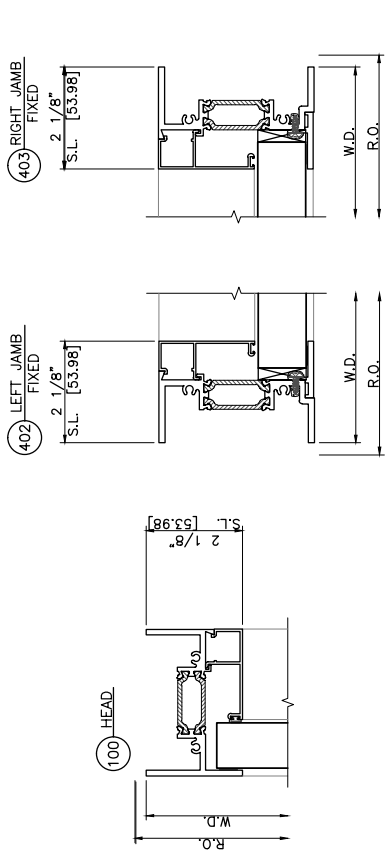

325X Inside Glazed
 Casement Out • Left swing • Butt Hinges • Cam Locks

325X Inside Glazed
 Casement In • Left swing • 4 Bar Arms • Cam Locks

325X Inside Glazed

Fixed Over Project Out

325X Inside Glazed

Fixed Over Project In