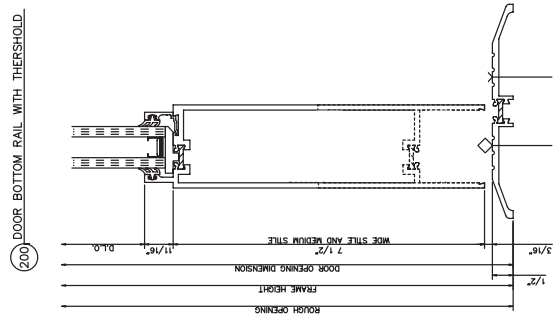

Series D302 & D502 Swing Entrance Doors

D302, D502 Glazing

5/8" GLAZE
2523 GRID

1/4" GLAZE
2523 INTERIOR
AND EXTERIOR
GRID

1/4" GLAZE

D302, D502