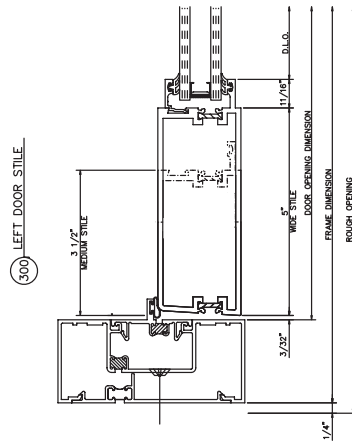

Series D302 & D502 Swing Entrance Doors

D302, D502 Glazing

5/8" GLAZE
2523 GRID

1/4" GLAZE
2523 INTERIOR
AND EXTERIOR
GRID

1/4" GLAZE

D302, D502