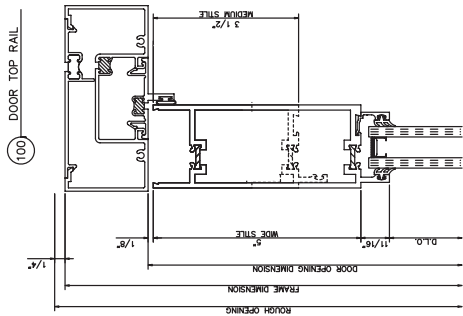

Series D302 & D502 Swing Entrance Doors

D302, D502 Glazing

5/8" GLAZE
2523 GRID

1/4" GLAZE
2523 INTERIOR
AND EXTERIOR
GRID

1/4" GLAZE

D302, D502