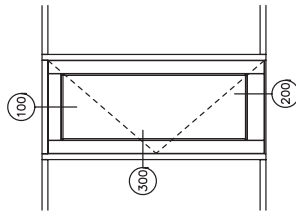

Series D302 & D502 Swing Entrance Doors

D302, D502 Glazing

5/8" GLAZE
2523 GRID

1/4" GLAZE
2523 INTERIOR
AND EXTERIOR
GRID

1/4" GLAZE

D302, D502