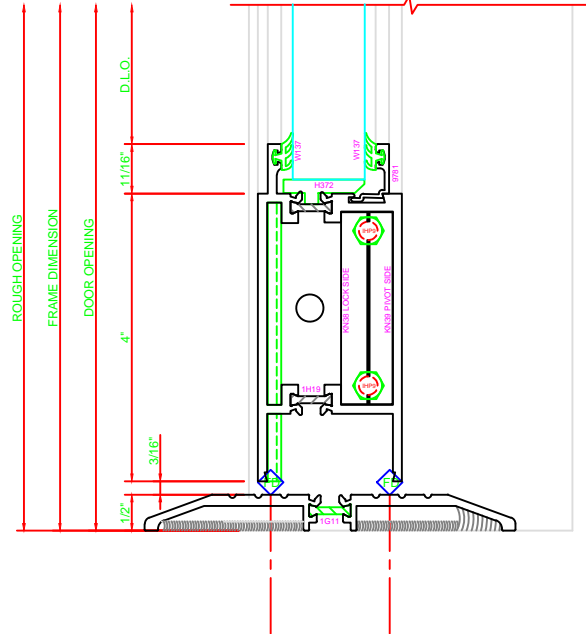

300	STILE
	S/A D202 FOR OFFSET PIVOTS

ERASE NOTE

BUTT HINGES CAN NOT BE USED WITH THERMASTILE DOORS

301	STILE
	S/A D202 FOR OFFSET PIVOTS

ERASE NOTE

BUTT HINGES CAN NOT BE USED WITH THERMASTILE DOORS

100	TOP RAIL
	S/A D202

ERASE NOTE

TOP RAIL FOR SURFACE CLOSERS, OR DORMA TYPE C.O.C., NOT LCN C.O.C.

200	BOTTOM RAIL
	S/A D202