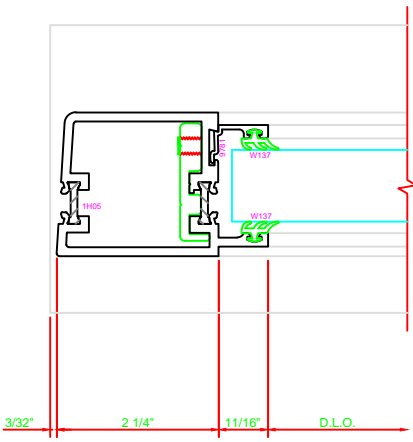

300	STILE
	S/A D202 FOR OFFSET PIVOTS

ERASE NOTE

BUTT HINGES CAN NOT BE USED WITH THERMASTILE DOORS

301	STILE
	S/A D202 FOR OFFSET PIVOTS

ERASE NOTE

BUTT HINGES CAN NOT BE USED WITH THERMASTILE DOORS

100	TOP RAIL
	S/A D202

ERASE NOTE

TOP RAIL FOR SURFACE CLOSERS, OR DORMA TYPE C.O.C., NOT LCN C.O.C.

200	BOTTOM RAIL
	S/A D202