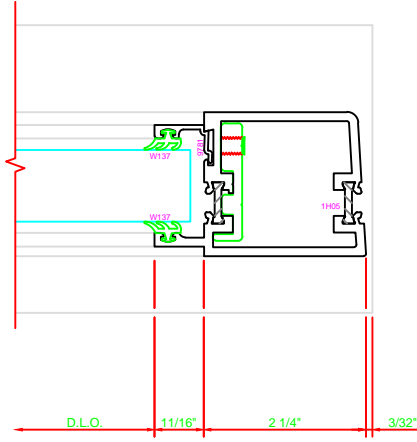

300	STILE
	S/A D202 FOR OFFSET PIVOTS

ERASE NOTE

BUTT HINGES CAN NOT BE USED WITH THERMASTILE DOORS

301	STILE
	S/A D202 FOR OFFSET PIVOTS

ERASE NOTE

BUTT HINGES CAN NOT BE USED WITH THERMASTILE DOORS

100	TOP RAIL
	S/A D202

ERASE NOTE

TOP RAIL FOR SURFACE CLOSERS, OR DORMA TYPE C.O.C., NOT LCN C.O.C.

200	BOTTOM RAIL
	S/A D202