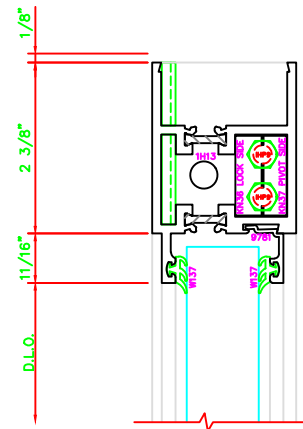

300	STILE
	S/A D202 FOR OFFSET PIVOTS

ERASE NOTE

BUTT HINGES CAN NOT BE USED WITH THERMASTILE DOORS

301	STILE
	S/A D202 FOR OFFSET PIVOTS

ERASE NOTE

BUTT HINGES CAN NOT BE USED WITH THERMASTILE DOORS

100	TOP RAIL
	S/A D202

ERASE NOTE

TOP RAIL FOR SURFACE CLOSERS, OR DORMA TYPE C.O.C., NOT LCN C.O.C.

200	BOTTOM RAIL
	S/A D202