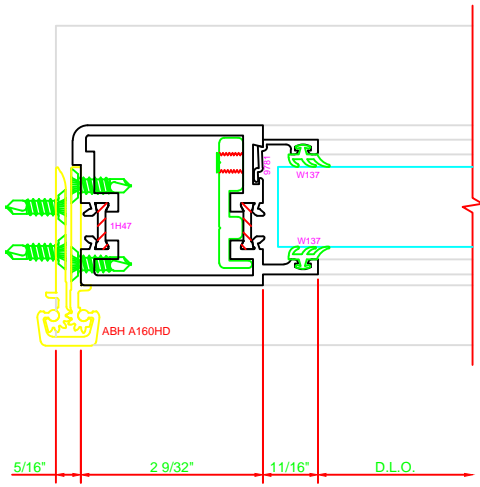

316	STILE
	S/A D202 FOR EFCO STANDARD ABH A160HD CONTINUOUS HINGE

ERASE NOTE  
STANDARD CONTINUOUS HINGE AND STILE

301	STILE
	S/A D202 FOR OFFSET PIVOTS

ERASE NOTE  
BUTT HINGES CAN NOT BE USED WITH THERMASTILE DOORS

100	TOP RAIL
	S/A D202

ERASE NOTE  
TOP RAIL FOR SURFACE CLOSERS, OR DORMA TYPE C.O.C., NOT LCN C.O.C.

200	BOTTOM RAIL
	S/A D202