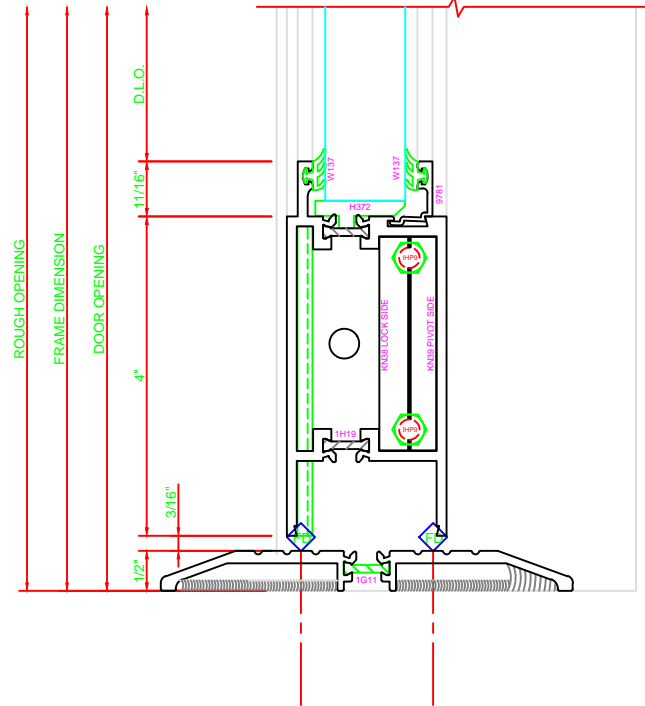

316	STILE
	S/A D202 FOR EFCO STANDARD ABH A160HD CONTINUOUS HINGE

ERASE NOTE  
STANDARD CONTINUOUS HINGE AND STILE

301	STILE
	S/A D202 FOR OFFSET PIVOTS

ERASE NOTE  
BUTT HINGES CAN NOT BE USED WITH THERMASTILE DOORS

100	TOP RAIL
	S/A D202

ERASE NOTE  
TOP RAIL FOR SURFACE CLOSERS, OR DORMA TYPE C.O.C., NOT LCN C.O.C.

200	BOTTOM RAIL
	S/A D202