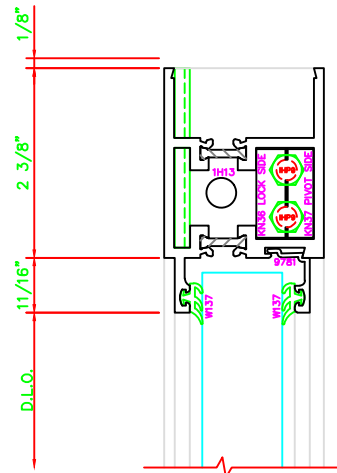

316	STILE
	S/A D202 FOR EFCO STANDARD ABH A160HD CONTINUOUS HINGE

ERASE NOTE  
STANDARD CONTINUOUS HINGE AND STILE

301	STILE
	S/A D202 FOR OFFSET PIVOTS

ERASE NOTE  
BUTT HINGES CAN NOT BE USED WITH THERMASTILE DOORS

100	TOP RAIL
	S/A D202

ERASE NOTE  
TOP RAIL FOR SURFACE CLOSERS, OR DORMA TYPE C.O.C., NOT LCN C.O.C.

200	BOTTOM RAIL
	S/A D202