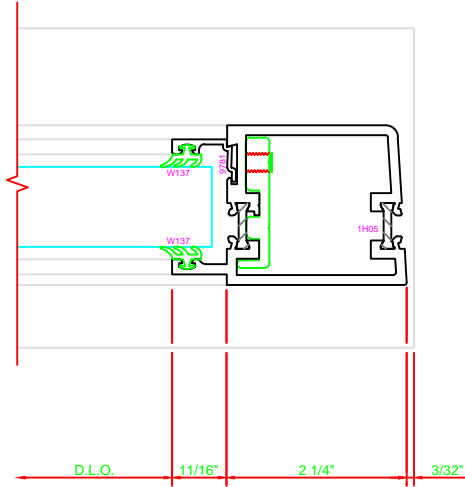

316	STILE
	S/A D202 FOR EFCO STANDARD ABH A160HD CONTINUOUS HINGE

ERASE NOTE  
STANDARD CONTINUOUS HINGE AND STILE

301	STILE
	S/A D202 FOR OFFSET PIVOTS

ERASE NOTE  
BUTT HINGES CAN NOT BE USED WITH THERMASTILE DOORS

100	TOP RAIL
	S/A D202

ERASE NOTE  
TOP RAIL FOR SURFACE CLOSERS, OR DORMA TYPE C.O.C., NOT LCN C.O.C.

200	BOTTOM RAIL
	S/A D202