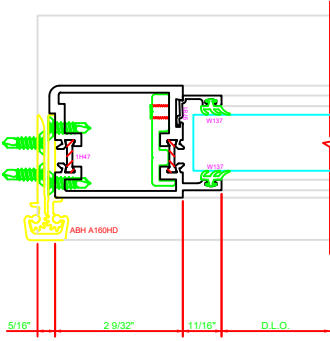

316	STILE
	S/A D202 FOR EFCO STANDARD ABH A160HD CONTINUOUS HINGE

ERASE NOTE  
STANDARD CONTINUOUS HINGE AND STILE

401	MEETING STILES
	D202

317	STILE
	S/A D202 FOR EFCO STANDARD ABH A160HD CONTINUOUS HINGE

ERASE NOTE  
STANDARD CONTINUOUS HINGE AND STILE

100	TOP RAIL
	S/A D202

ERASE NOTE  
TOP RAIL FOR SURFACE CLOSERS, OR DORMA TYPE C.O.C., NOT LCN C.O.C.

200	BOTTOM RAIL
	S/A D202