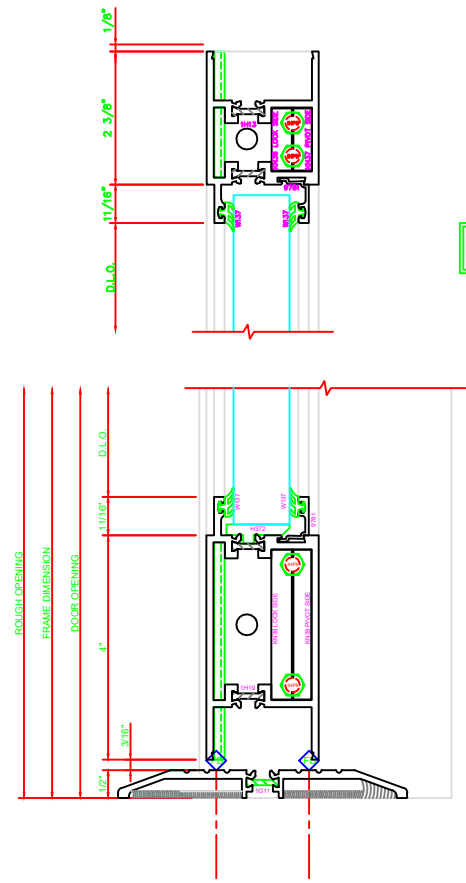

316	STILE
	S/A D202 FOR EFCO STANDARD ABH A160HD CONTINUOUS HINGE

ERASE NOTE  
STANDARD CONTINUOUS HINGE AND STILE

401	MEETING STILES
	D202

317	STILE
	S/A D202 FOR EFCO STANDARD ABH A160HD CONTINUOUS HINGE

ERASE NOTE  
STANDARD CONTINUOUS HINGE AND STILE

100	TOP RAIL
	S/A D202

ERASE NOTE  
TOP RAIL FOR SURFACE CLOSERS, OR DORMA TYPE C.O.C., NOT LCN C.O.C.

200	BOTTOM RAIL
	S/A D202