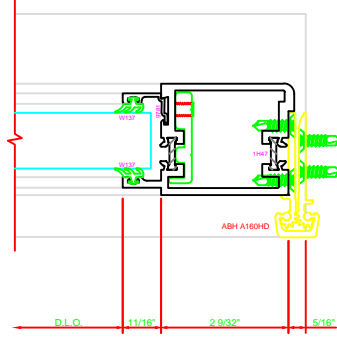

316 STILE
S/A D202 FOR EFCO STANDARD ABH A160HD CONTINUOUS HINGE

ERASE NOTE
STANDARD CONTINUOUS HINGE AND STILE

401 MEETING STILES
D202

317 STILE
S/A D202 FOR EFCO STANDARD ABH A160HD CONTINUOUS HINGE

ERASE NOTE
STANDARD CONTINUOUS HINGE AND STILE

100 TOP RAIL
S/A D202

ERASE NOTE
TOP RAIL FOR SURFACE CLOSERS, OR DORMA TYPE C.O.C., NOT LCN C.O.C.

200 BOTTOM RAIL
S/A D202