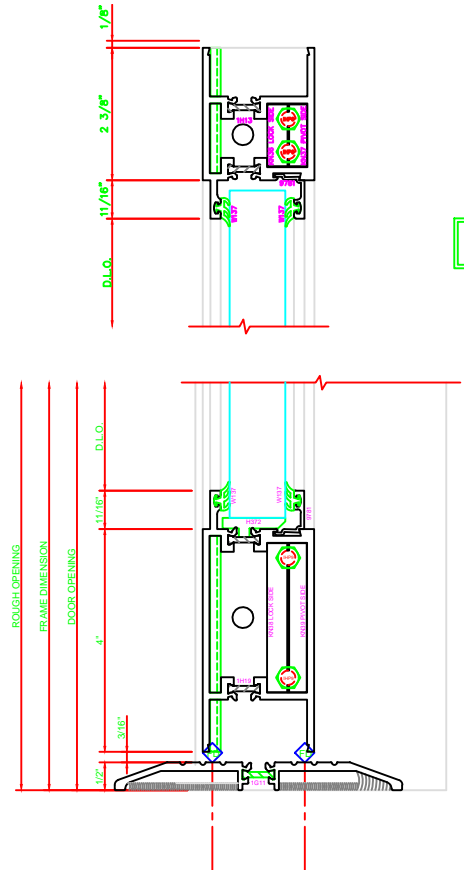

316 STILE
S/A D202 FOR EFCO STANDARD ABH A160HD CONTINUOUS HINGE

ERASE NOTE
STANDARD CONTINUOUS HINGE AND STILE

401 MEETING STILES
D202

317 STILE
S/A D202 FOR EFCO STANDARD ABH A160HD CONTINUOUS HINGE

ERASE NOTE
STANDARD CONTINUOUS HINGE AND STILE

100 TOP RAIL
S/A D202

ERASE NOTE
TOP RAIL FOR SURFACE CLOSERS, OR DORMA TYPE C.O.C., NOT LCN C.O.C.

200 BOTTOM RAIL
S/A D202