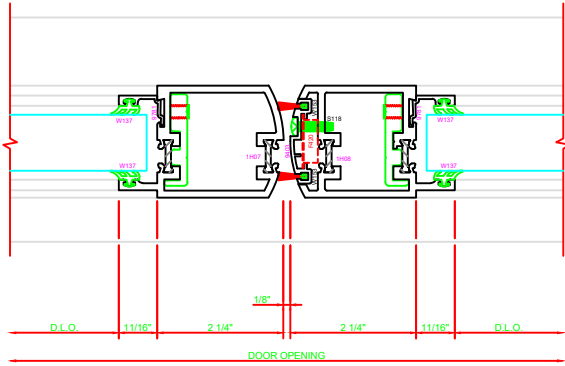

316	STILE
	S/A D202 FOR EFCO STANDARD ABH A160HD CONTINUOUS HINGE

ERASE NOTE  
STANDARD CONTINUOUS HINGE AND STILE

401	MEETING STILES
	D202

317	STILE
	S/A D202 FOR EFCO STANDARD ABH A160HD CONTINUOUS HINGE

ERASE NOTE  
STANDARD CONTINUOUS HINGE AND STILE

100	TOP RAIL
	S/A D202

ERASE NOTE  
TOP RAIL FOR SURFACE CLOSERS, OR DORMA TYPE C.O.C., NOT LCN C.O.C.

200	BOTTOM RAIL
	S/A D202