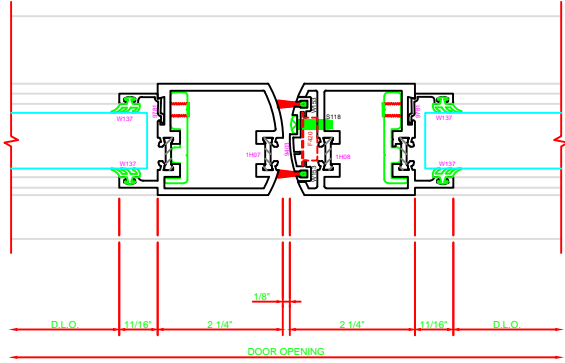

316 STILE
S/A D202 FOR EFCO STANDARD ABH A160HD CONTINUOUS HINGE

ERASE NOTE
STANDARD CONTINUOUS HINGE AND STILE

401 MEETING STILES
D202

317 STILE
S/A D202 FOR EFCO STANDARD ABH A160HD CONTINUOUS HINGE

ERASE NOTE
STANDARD CONTINUOUS HINGE AND STILE

100 TOP RAIL
S/A D202

ERASE NOTE
TOP RAIL FOR SURFACE CLOSERS, OR DORMA TYPE C.O.C., NOT LCN C.O.C.

200 BOTTOM RAIL
S/A D202