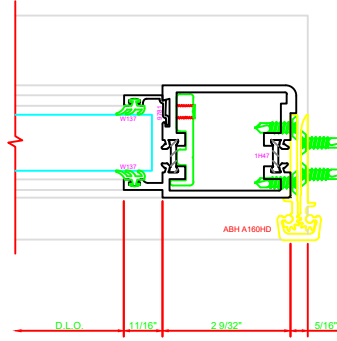

316	STILE
	S/A D202 FOR EFCO STANDARD ABH A160HD CONTINUOUS HINGE

ERASE NOTE  
STANDARD CONTINUOUS HINGE AND STILE

401	MEETING STILES
	D202

317	STILE
	S/A D202 FOR EFCO STANDARD ABH A160HD CONTINUOUS HINGE

ERASE NOTE  
STANDARD CONTINUOUS HINGE AND STILE

100	TOP RAIL
	S/A D202

ERASE NOTE  
TOP RAIL FOR SURFACE CLOSERS, OR DORMA TYPE C.O.C., NOT LCN C.O.C.

200	BOTTOM RAIL
	S/A D202