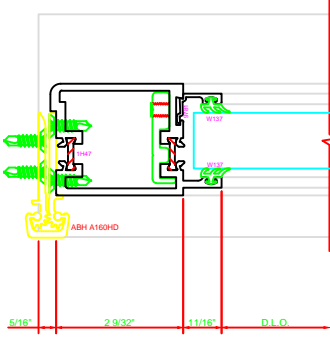

316 STILE
S/A D202 FOR EFCO STANDARD ABH A160HD CONTINUOUS HINGE

ERASE NOTE
STANDARD CONTINUOUS HINGE AND STILE

401 MEETING STILES
D202

317 STILE
S/A D202 FOR EFCO STANDARD ABH A160HD CONTINUOUS HINGE

ERASE NOTE
STANDARD CONTINUOUS HINGE AND STILE

100 TOP RAIL
S/A D202

ERASE NOTE
TOP RAIL FOR SURFACE CLOSERS, OR DORMA TYPE C.O.C., NOT LCN C.O.C.

200 BOTTOM RAIL
S/A D202