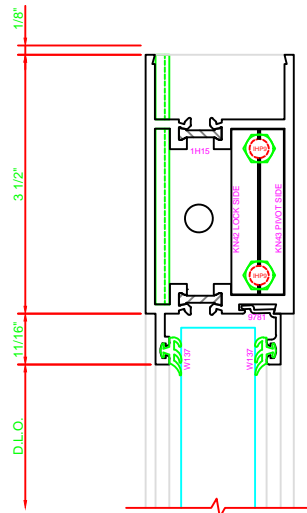

300	STILE
	S/A D302 FOR OFFSET PIVOTS

ERASE NOTE
BUTT HINGES CAN NOT BE USED WITH THERMASTILE DOORS

301	STILE
	S/A D302 FOR OFFSET PIVOTS

ERASE NOTE
BUTT HINGES CAN NOT BE USED WITH THERMASTILE DOORS

100	TOP RAIL
	S/A D302

ERASE NOTE
TOP RAIL FOR SURFACE CLOSERS OR DORMA TYPE C.O.C., NOT LCN C.O.C.

200	BOTTOM RAIL
	S/A D302