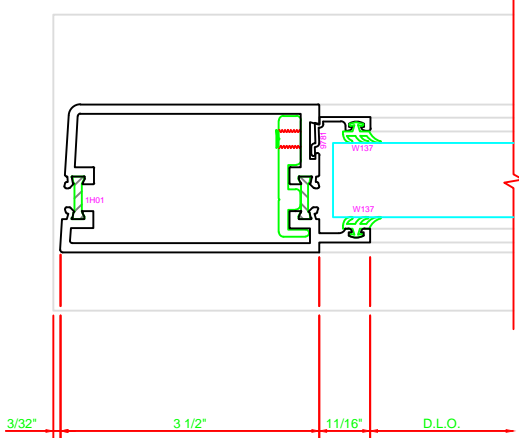

300	STILE
	S/A D302 FOR OFFSET PIVOTS

ERASE NOTE
BUTT HINGES CAN NOT BE USED WITH THERMASTILE DOORS

301	STILE
	S/A D302 FOR OFFSET PIVOTS

ERASE NOTE
BUTT HINGES CAN NOT BE USED WITH THERMASTILE DOORS

100	TOP RAIL
	S/A D302

ERASE NOTE
TOP RAIL FOR SURFACE CLOSERS OR DORMA TYPE C.O.C., NOT LCN C.O.C.

200	BOTTOM RAIL
	S/A D302