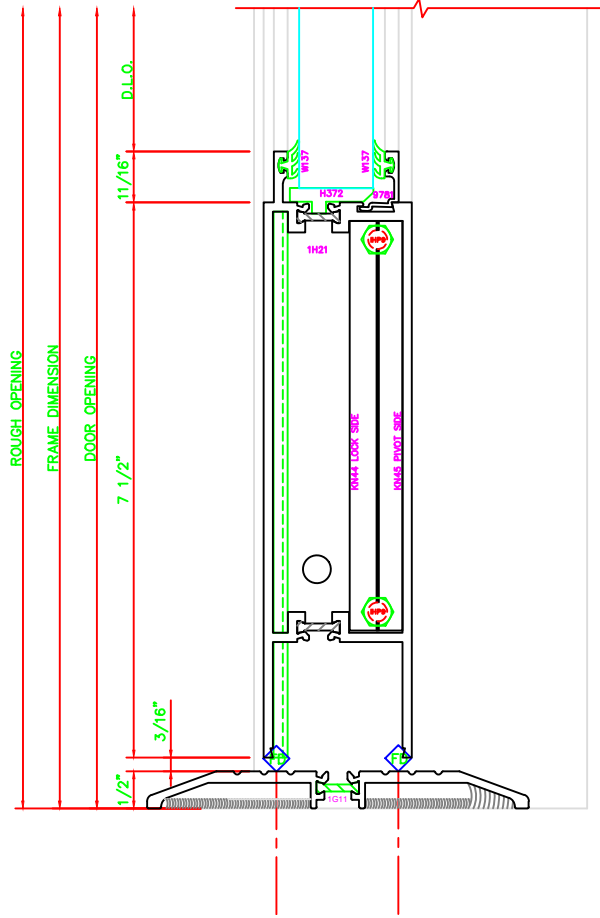

300	STILE
	S/A D302 FOR OFFSET PIVOTS

ERASE NOTE
BUTT HINGES CAN NOT BE USED WITH THERMASTILE DOORS

301	STILE
	S/A D302 FOR OFFSET PIVOTS

ERASE NOTE
BUTT HINGES CAN NOT BE USED WITH THERMASTILE DOORS

100	TOP RAIL
	S/A D302

ERASE NOTE
TOP RAIL FOR SURFACE CLOSERS OR DORMA TYPE C.O.C., NOT LCN C.O.C.

200	BOTTOM RAIL
	S/A D302