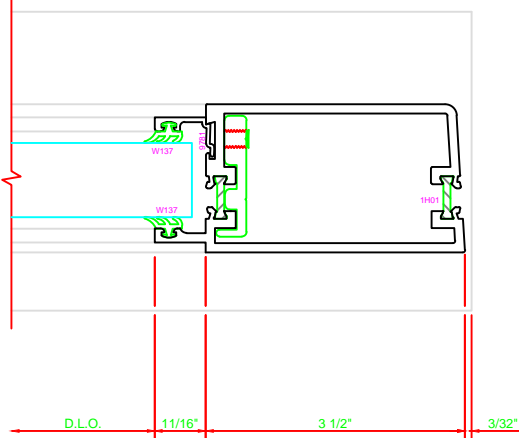

300	STILE
	S/A D302 FOR OFFSET PIVOTS

ERASE NOTE
BUTT HINGES CAN NOT BE USED WITH THERMASTILE DOORS

301	STILE
	S/A D302 FOR OFFSET PIVOTS

ERASE NOTE
BUTT HINGES CAN NOT BE USED WITH THERMASTILE DOORS

100	TOP RAIL
	S/A D302

ERASE NOTE
TOP RAIL FOR SURFACE CLOSERS OR DORMA TYPE C.O.C., NOT LCN C.O.C.

200	BOTTOM RAIL
	S/A D302