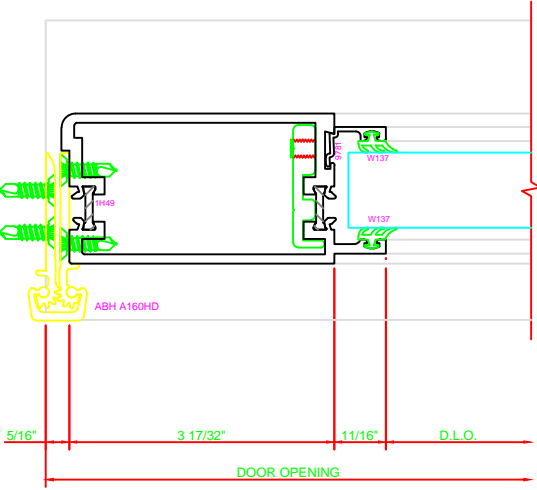

317	STILE
	S/A D302 FOR EFCO STANDARD ABH A160HD CONTINUOUS HINGE

ERASE NOTE  
STANDARD CONTINUOUS HINGE AND STILE

301	STILE
	S/A D302 FOR OFFSET PIVOTS

ERASE NOTE  
BUTT HINGES CAN NOT BE USED WITH THERMASTILE DOORS

100	TOP RAIL
	S/A D302

ERASE NOTE  
TOP RAIL FOR SURFACE CLOSERS, OR DORMA TYPE C.O.C., NOT LCN C.O.C.

200	BOTTOM RAIL
	S/A D302