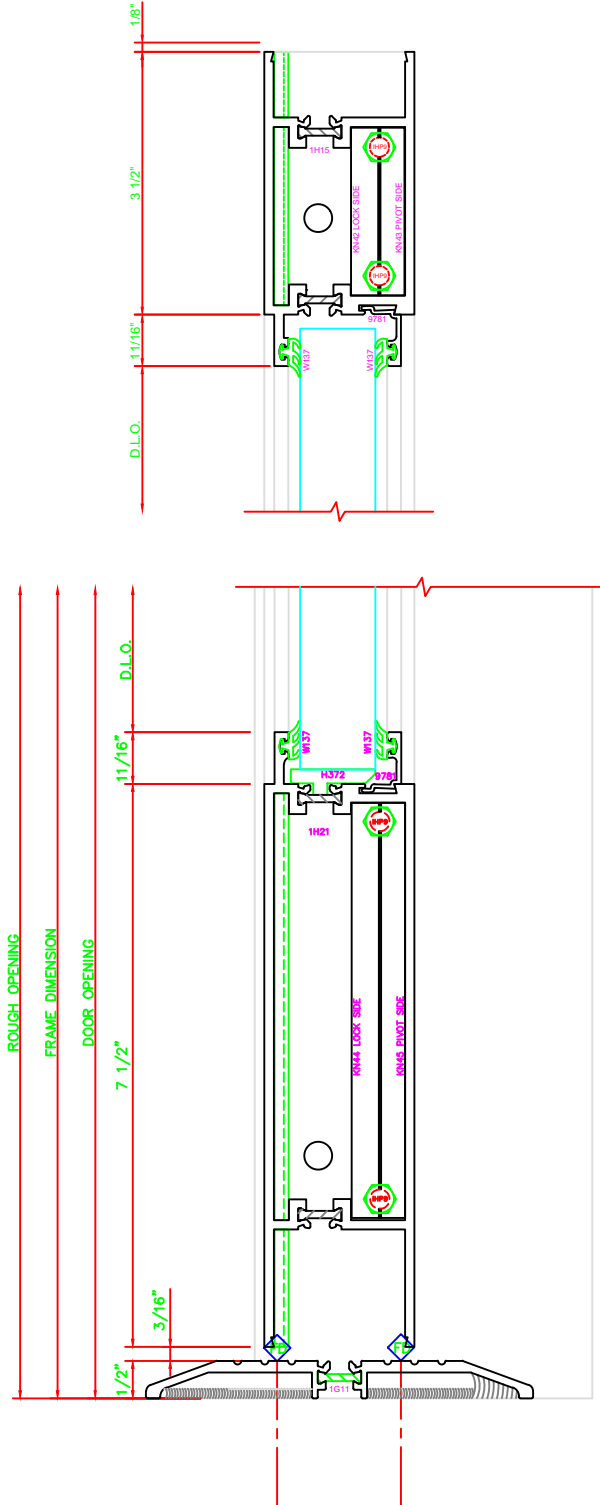

317	STILE
	S/A D302 FOR EFCO STANDARD ABH A160HD CONTINUOUS HINGE

ERASE NOTE  
STANDARD CONTINUOUS HINGE AND STILE

301	STILE
	S/A D302 FOR OFFSET PIVOTS

ERASE NOTE  
BUTT HINGES CAN NOT BE USED WITH THERMASTILE DOORS

100	TOP RAIL
	S/A D302

ERASE NOTE  
TOP RAIL FOR SURFACE CLOSERS, OR DORMA TYPE C.O.C., NOT LCN C.O.C.

200	BOTTOM RAIL
	S/A D302