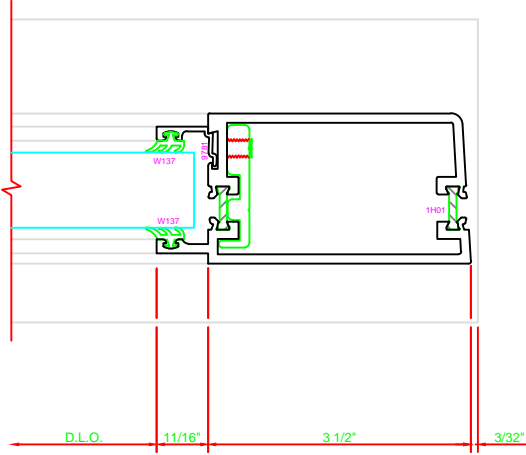

317	STILE
	S/A D302 FOR EFCO STANDARD ABH A160HD CONTINUOUS HINGE

ERASE NOTE  
STANDARD CONTINUOUS HINGE AND STILE

301	STILE
	S/A D302 FOR OFFSET PIVOTS

ERASE NOTE  
BUTT HINGES CAN NOT BE USED WITH THERMASTILE DOORS

100	TOP RAIL
	S/A D302

ERASE NOTE  
TOP RAIL FOR SURFACE CLOSERS, OR DORMA TYPE C.O.C., NOT LCN C.O.C.

200	BOTTOM RAIL
	S/A D302