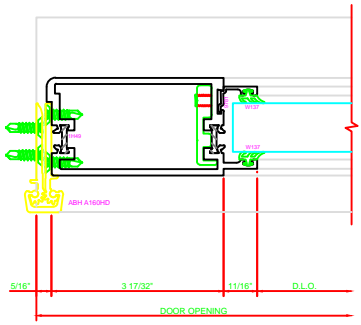

317 STILE
S/A D302 FOR EFCO STANDARD ABH A160HD
CONTINUOUS HINGE