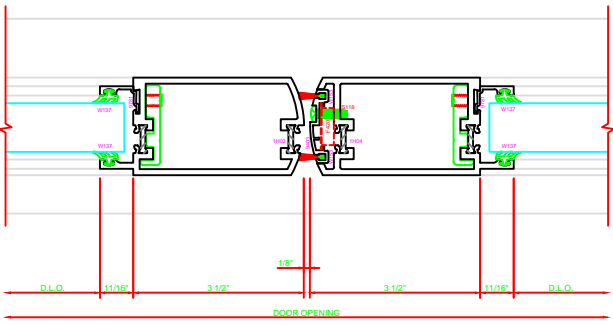

401 MEETING STILES
D302

318 STILE
S/A D302 FOR EFCO STANDARD ABH A160HD
CONTINUOUS HINGE