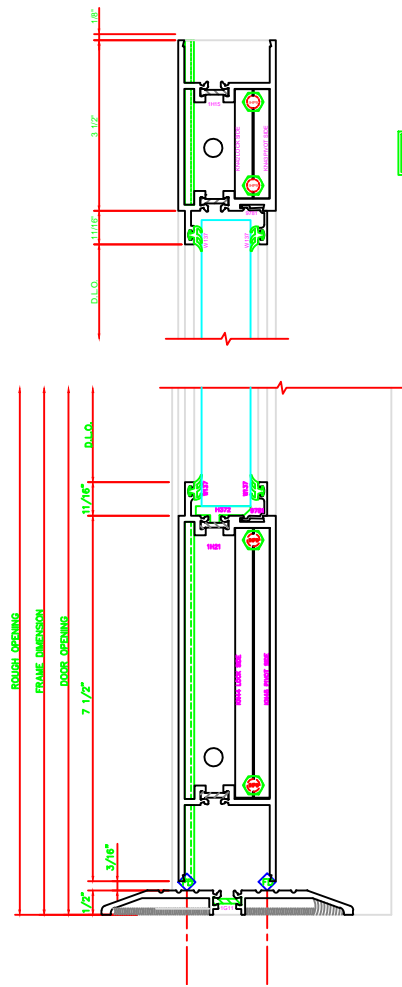

100 TOP RAIL
S/A D302

ERASE NOTE
TOP RAIL FOR SURFACE CLOSERS
OR DORMA TYPE C.C.C., NOT LCN
C.C.C.

200 BOTTOM RAIL
S/A D302