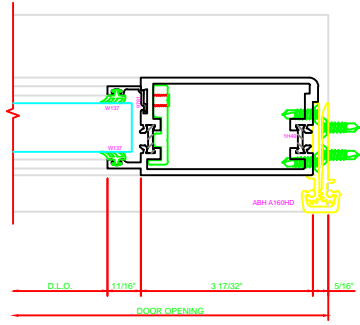

100 TOP RAIL
S/A D302

ERASE NOTE
TOP RAIL FOR SURFACE CLOSERS
OR DORMA TYPE C.C.C., NOT LCN
C.C.C.

200 BOTTOM RAIL
S/A D302