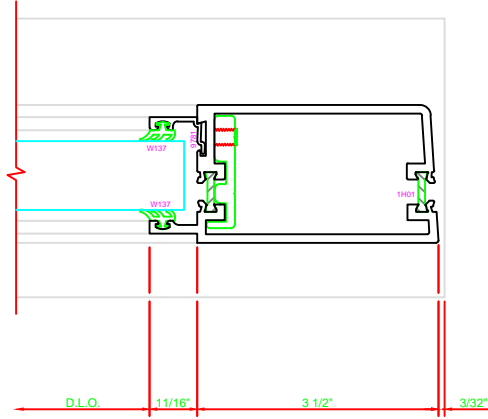

**302 STILE**  
S/A D302 CONTINUOUS HINGE

ERASE NOTE

THIS IS A BUY OUT OR CUSTOMER SUPPLIED HINGE. CHECK PROFILE AND CLEARANCE BEFORE USING THIS DETAIL. CHECK FASTENER LOCATIONS OF HINGE FOR INTERFERENCE AT DOOR OR JAMB.

ERASE NOTE

STILE FOR CUSTOMER SUPPLIED CONTINUOUS HINGE

**301 STILE**  
S/A D302 FOR OFFSET PIVOTS

ERASE NOTE

BUTT HINGES CAN NOT BE USED WITH THERMASTILE DOORS

**100 TOP RAIL**  
S/A D302

ERASE NOTE  
TOP RAIL FOR SURFACE CLOSERS OR DORMA TYPE C.O.C., NOT LCN C.O.C.

**200 BOTTOM RAIL**  
S/A D302