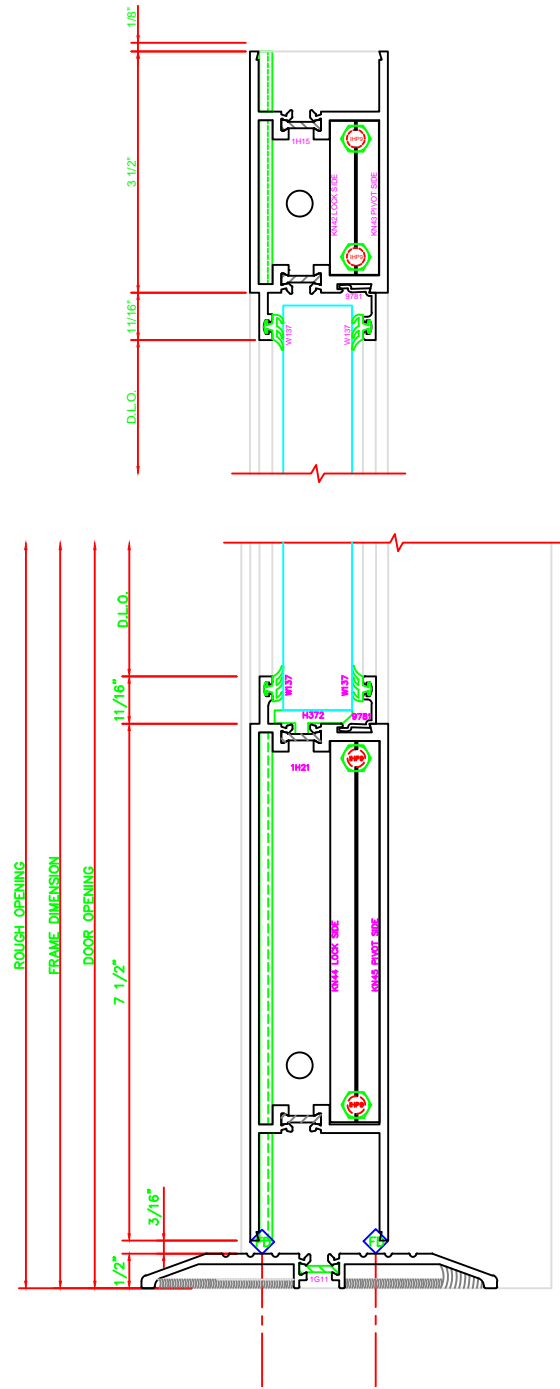

**302 STILE**  
S/A D302 CONTINUOUS HINGE

ERASE NOTE

THIS IS A BUY OUT OR CUSTOMER SUPPLIED HINGE. CHECK PROFILE AND CLEARANCE BEFORE USING THIS DETAIL. CHECK FASTENER LOCATIONS OF HINGE FOR INTERFERENCE AT DOOR OR JAMB.

ERASE NOTE

STILE FOR CUSTOMER SUPPLIED CONTINUOUS HINGE

**301 STILE**  
S/A D302 FOR OFFSET PIVOTS

ERASE NOTE

BUTT HINGES CAN NOT BE USED WITH THERMASTILE DOORS

**100 TOP RAIL**  
S/A D302

ERASE NOTE  
TOP RAIL FOR SURFACE CLOSERS OR DORMA TYPE C.O.C., NOT LCN C.O.C.

**200 BOTTOM RAIL**  
S/A D302