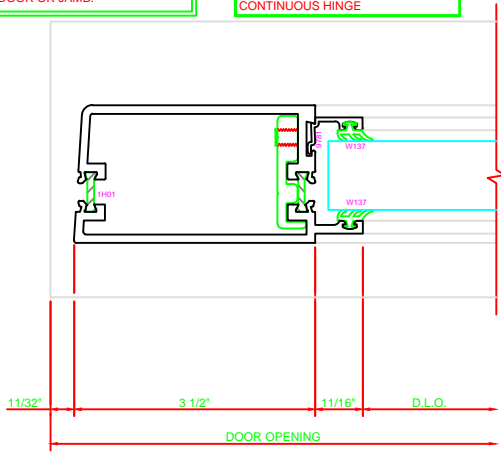

**302 STILE**  
S/A D302 CONTINUOUS HINGE

ERASE NOTE

THIS IS A BUY OUT OR CUSTOMER SUPPLIED HINGE. CHECK PROFILE AND CLEARANCE BEFORE USING THIS DETAIL. CHECK FASTENER LOCATIONS OF HINGE FOR INTERFERENCE AT DOOR OR JAMB.

ERASE NOTE

STILE FOR CUSTOMER SUPPLIED CONTINUOUS HINGE

**301 STILE**  
S/A D302 FOR OFFSET PIVOTS

ERASE NOTE

BUTT HINGES CAN NOT BE USED WITH THERMASTILE DOORS

**100 TOP RAIL**  
S/A D302

ERASE NOTE  
TOP RAIL FOR SURFACE CLOSERS OR DORMA TYPE C.O.C., NOT LCN C.O.C.

**200 BOTTOM RAIL**  
S/A D302