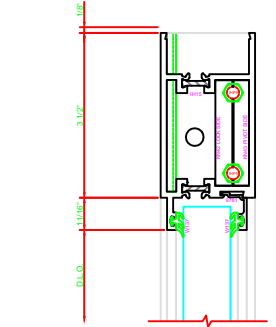

100 TOP RAIL
S/A D302