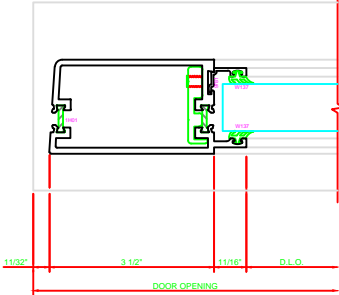

302 STILE
S/A D302 CONTINUOUS HINGE