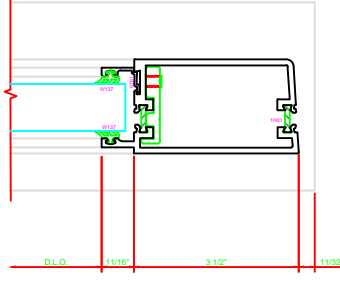

100 TOP RAIL
S/A D302