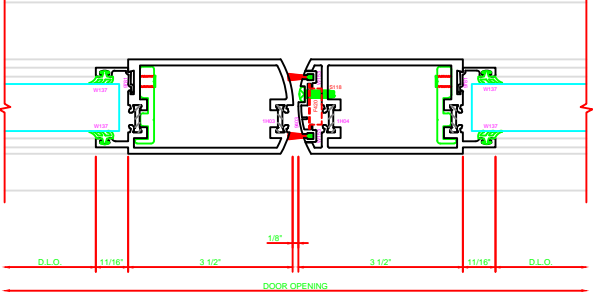

401 MEETING STILES
D302

303 STILE
S/A D302 CONTINUOUS HINGE