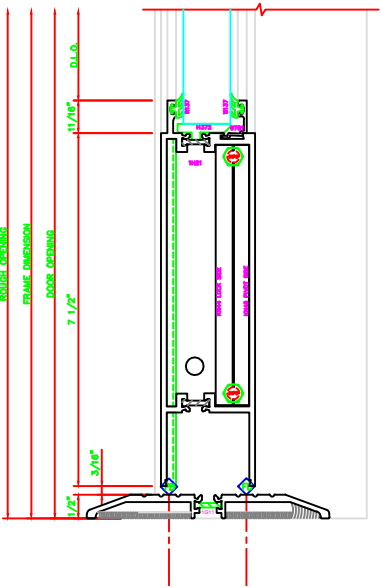

200 BOTTOM RAIL
S/A D302