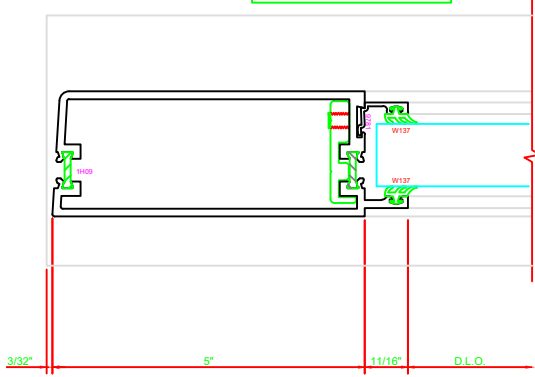

300 STILE
S/A D502 FOR OFFSET PIVOTS

ERASE NOTE
BUTT HINGES CAN NOT BE USED
WITH THERMASTILE DOORS

301 STILE
S/A D502 FOR OFFSET PIVOTS

ERASE NOTE
BUTT HINGES CAN NOT BE USED
WITH THERMASTILE DOORS

100 TOP RAIL
S/A D502

ERASE NOTE
TOP RAIL FOR SURFACE CLOSERS
OR DORMA TYPE C.O.C., NOT LCN
C.O.C.

200 BOTTOM RAIL
S/A D502