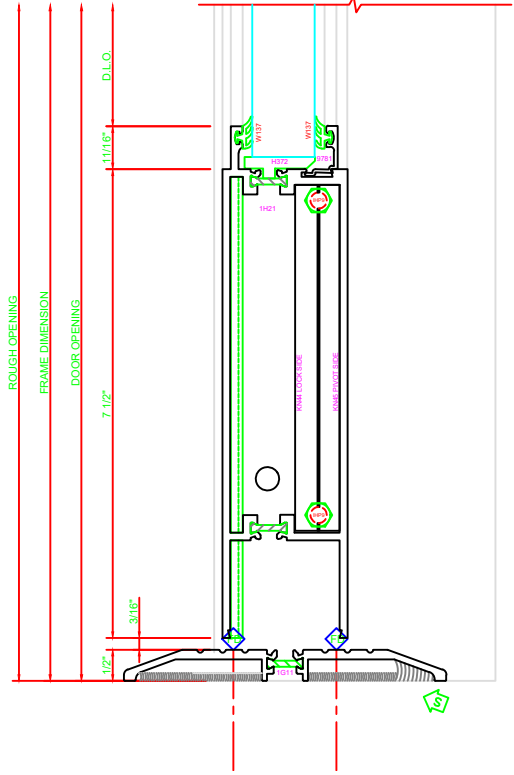

300 STILE
S/A D502 FOR OFFSET PIVOTS

ERASE NOTE
BUTT HINGES CAN NOT BE USED
WITH THERMASTILE DOORS

301 STILE
S/A D502 FOR OFFSET PIVOTS

ERASE NOTE
BUTT HINGES CAN NOT BE USED
WITH THERMASTILE DOORS

100 TOP RAIL
S/A D502

ERASE NOTE
TOP RAIL FOR SURFACE CLOSERS
OR DORMA TYPE C.O.C., NOT LCN
C.O.C.

200 BOTTOM RAIL
S/A D502