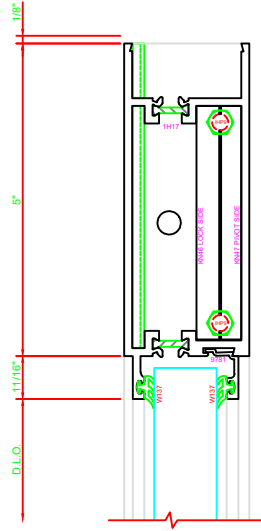

300 STILE
S/A D502 FOR OFFSET PIVOTS

ERASE NOTE
BUTT HINGES CAN NOT BE USED
WITH THERMASTILE DOORS

301 STILE
S/A D502 FOR OFFSET PIVOTS

ERASE NOTE
BUTT HINGES CAN NOT BE USED
WITH THERMASTILE DOORS

100 TOP RAIL
S/A D502

ERASE NOTE
TOP RAIL FOR SURFACE CLOSERS
OR DORMA TYPE C.O.C., NOT LCN
C.O.C.

200 BOTTOM RAIL
S/A D502