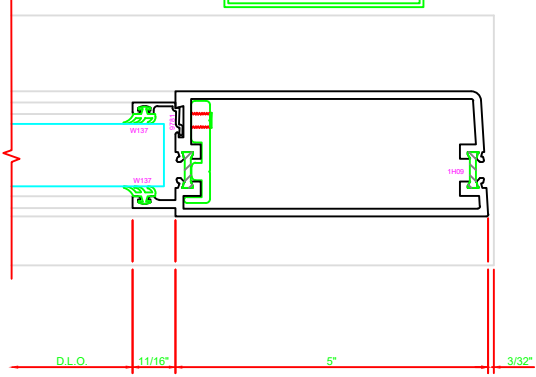

300 STILE
S/A D502 FOR OFFSET PIVOTS

ERASE NOTE
BUTT HINGES CAN NOT BE USED
WITH THERMASTILE DOORS

301 STILE
S/A D502 FOR OFFSET PIVOTS

ERASE NOTE
BUTT HINGES CAN NOT BE USED
WITH THERMASTILE DOORS

100 TOP RAIL
S/A D502

ERASE NOTE
TOP RAIL FOR SURFACE CLOSERS
OR DORMA TYPE C.O.C., NOT LCN
C.O.C.

200 BOTTOM RAIL
S/A D502