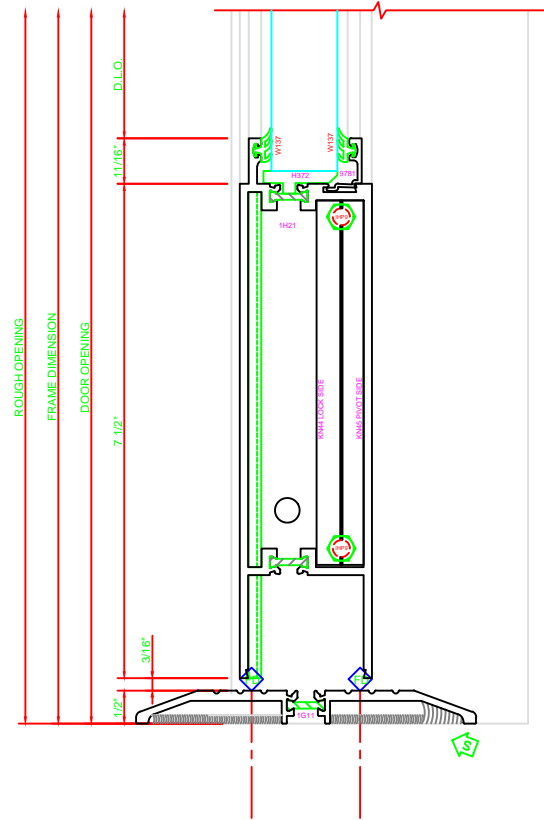

**317 STILE**  
S/A D502 FOR EFCO STANDARD ABH A160HD CONTINUOUS HINGE

ERASE NOTE

THIS IS A BUY OUT OR CUSTOMER SUPPLIED HINGE. CHECK PROFILE AND CLEARANCE BEFORE USING THIS DETAIL. CHECK FASTENER LOCATIONS OF HINGE FOR INTERFERENCE AT DOOR OR JAMB.

ERASE NOTE  
STANDARD CONTINUOUS HINGE AND STILE

**301 STILE**  
S/A D502 FOR OFFSET PIVOTS

ERASE NOTE

BUTT HINGES CAN NOT BE USED WITH THERMASTILE DOORS

**100 TOP RAIL**  
S/A D502

ERASE NOTE  
TOP RAIL FOR SURFACE CLOSERS, OR DORMA TYPE C.O.C., NOT LCN C.O.C.

**200 BOTTOM RAIL**  
S/A D502