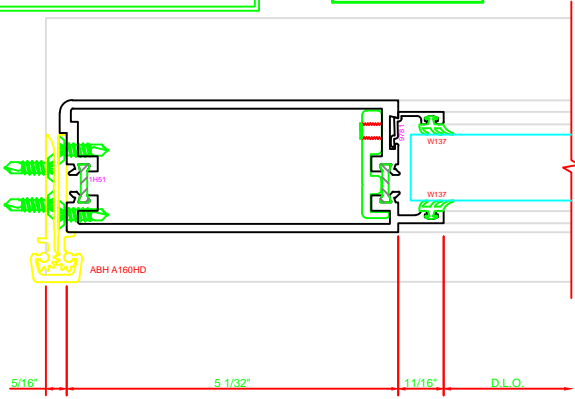

**317 STILE**  
S/A D502 FOR EFCO STANDARD ABH A160HD CONTINUOUS HINGE

ERASE NOTE

THIS IS A BUY OUT OR CUSTOMER SUPPLIED HINGE. CHECK PROFILE AND CLEARANCE BEFORE USING THIS DETAIL. CHECK FASTENER LOCATIONS OF HINGE FOR INTERFERENCE AT DOOR OR JAMB.

ERASE NOTE  
STANDARD CONTINUOUS HINGE AND STILE

**301 STILE**  
S/A D502 FOR OFFSET PIVOTS

ERASE NOTE

BUTT HINGES CAN NOT BE USED WITH THERMASTILE DOORS

**100 TOP RAIL**  
S/A D502

ERASE NOTE  
TOP RAIL FOR SURFACE CLOSERS, OR DORMA TYPE C.O.C., NOT LCN C.O.C.

**200 BOTTOM RAIL**  
S/A D502