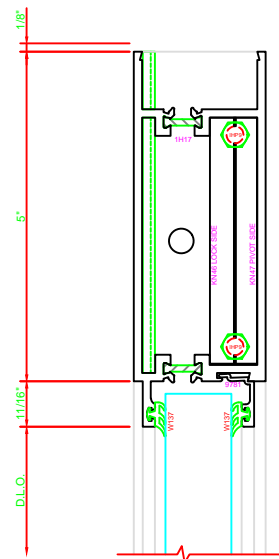

**317 STILE**  
S/A D502 FOR EFCO STANDARD ABH A160HD CONTINUOUS HINGE

ERASE NOTE

THIS IS A BUY OUT OR CUSTOMER SUPPLIED HINGE. CHECK PROFILE AND CLEARANCE BEFORE USING THIS DETAIL. CHECK FASTENER LOCATIONS OF HINGE FOR INTERFERENCE AT DOOR OR JAMB.

ERASE NOTE  
STANDARD CONTINUOUS HINGE AND STILE

**301 STILE**  
S/A D502 FOR OFFSET PIVOTS

ERASE NOTE

BUTT HINGES CAN NOT BE USED WITH THERMASTILE DOORS

**100 TOP RAIL**  
S/A D502

ERASE NOTE  
TOP RAIL FOR SURFACE CLOSERS, OR DORMA TYPE C.O.C., NOT LCN C.O.C.

**200 BOTTOM RAIL**  
S/A D502