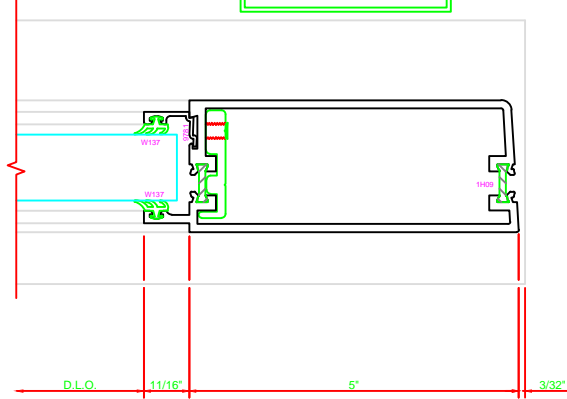

**317 STILE**  
S/A D502 FOR EFCO STANDARD ABH A160HD CONTINUOUS HINGE

ERASE NOTE

THIS IS A BUY OUT OR CUSTOMER SUPPLIED HINGE. CHECK PROFILE AND CLEARANCE BEFORE USING THIS DETAIL. CHECK FASTENER LOCATIONS OF HINGE FOR INTERFERENCE AT DOOR OR JAMB.

ERASE NOTE  
STANDARD CONTINUOUS HINGE AND STILE

**301 STILE**  
S/A D502 FOR OFFSET PIVOTS

ERASE NOTE

BUTT HINGES CAN NOT BE USED WITH THERMASTILE DOORS

**100 TOP RAIL**  
S/A D502

ERASE NOTE  
TOP RAIL FOR SURFACE CLOSERS, OR DORMA TYPE C.O.C., NOT LCN C.O.C.

**200 BOTTOM RAIL**  
S/A D502