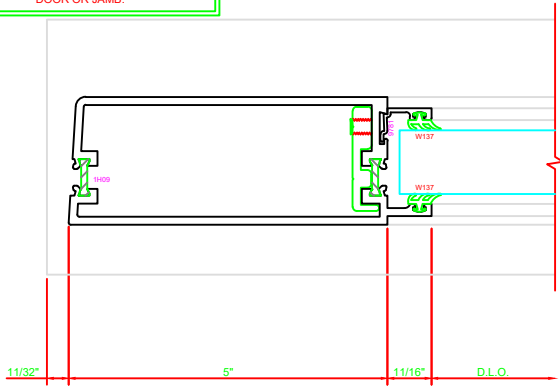

302	STILE
	S/A D502 CONTINUOUS HINGE

ERASE NOTE

THIS IS A BUY OUT OR CUSTOMER SUPPLIED HINGE. CHECK PROFILE AND CLEARANCE BEFORE USING THIS DETAIL. CHECK FASTENER LOCATIONS OF HINGE FOR INTERFERENCE AT DOOR OR JAMB.

ERASE NOTE
STILE FOR CUSTOMER SUPPLIED CONTINUOUS HINGE

301	STILE
	S/A D502 FOR OFFSET PIVOTS

ERASE NOTE

BUTT HINGES CAN NOT BE USED WITH THERMASTILE DOORS

100	TOP RAIL
	S/A D502

ERASE NOTE
TOP RAIL FOR SURFACE CLOSERS OR DORMA TYPE C.O.C., NOT LCN C.O.C.

200	BOTTOM RAIL
	S/A D502