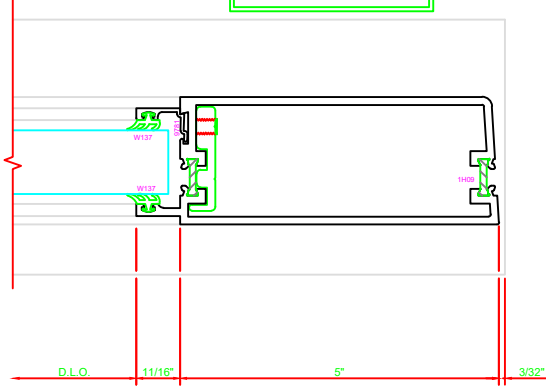

302	STILE
	S/A D502 CONTINUOUS HINGE

ERASE NOTE

THIS IS A BUY OUT OR CUSTOMER SUPPLIED HINGE. CHECK PROFILE AND CLEARANCE BEFORE USING THIS DETAIL. CHECK FASTENER LOCATIONS OF HINGE FOR INTERFERENCE AT DOOR OR JAMB.

ERASE NOTE
STILE FOR CUSTOMER SUPPLIED CONTINUOUS HINGE

301	STILE
	S/A D502 FOR OFFSET PIVOTS

ERASE NOTE

BUTT HINGES CAN NOT BE USED WITH THERMASTILE DOORS

100	TOP RAIL
	S/A D502

ERASE NOTE
TOP RAIL FOR SURFACE CLOSERS OR DORMA TYPE C.O.C., NOT LCN C.O.C.

200	BOTTOM RAIL
	S/A D502