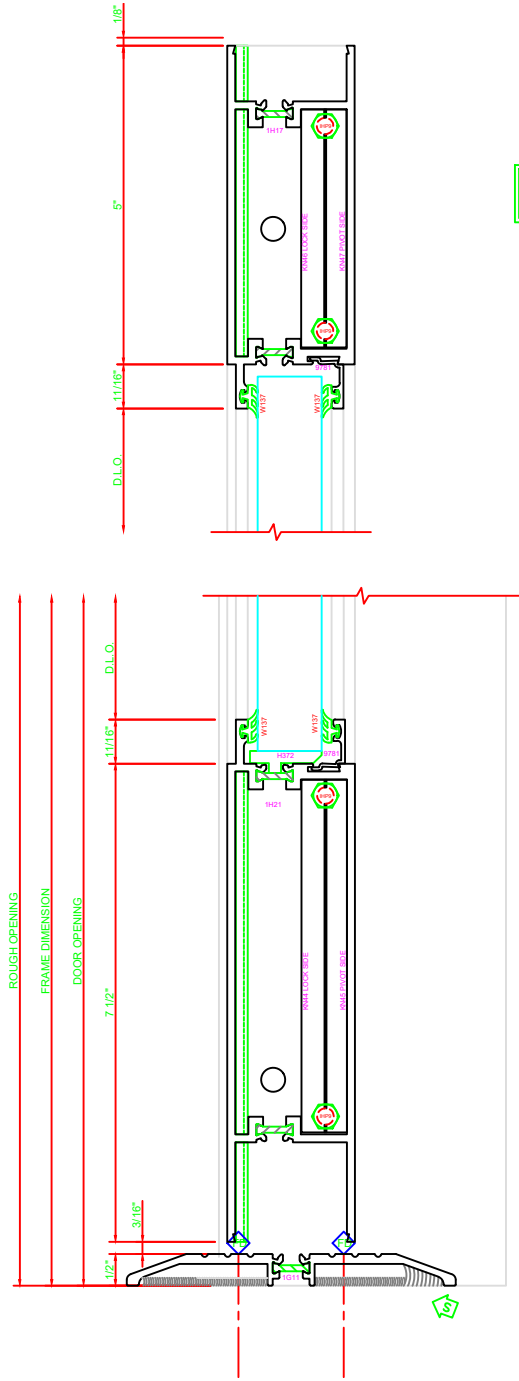

302	STILE
	S/A D502 CONTINUOUS HINGE

ERASE NOTE

THIS IS A BUY OUT OR CUSTOMER SUPPLIED HINGE. CHECK PROFILE AND CLEARANCE BEFORE USING THIS DETAIL. CHECK FASTENER LOCATIONS OF HINGE FOR INTERFERENCE AT DOOR OR JAMB.

ERASE NOTE
STILE FOR CUSTOMER SUPPLIED CONTINUOUS HINGE

301	STILE
	S/A D502 FOR OFFSET PIVOTS

ERASE NOTE

BUTT HINGES CAN NOT BE USED WITH THERMASTILE DOORS

100	TOP RAIL
	S/A D502

ERASE NOTE
TOP RAIL FOR SURFACE CLOSERS OR DORMA TYPE C.O.C., NOT LCN C.O.C.

200	BOTTOM RAIL
	S/A D502