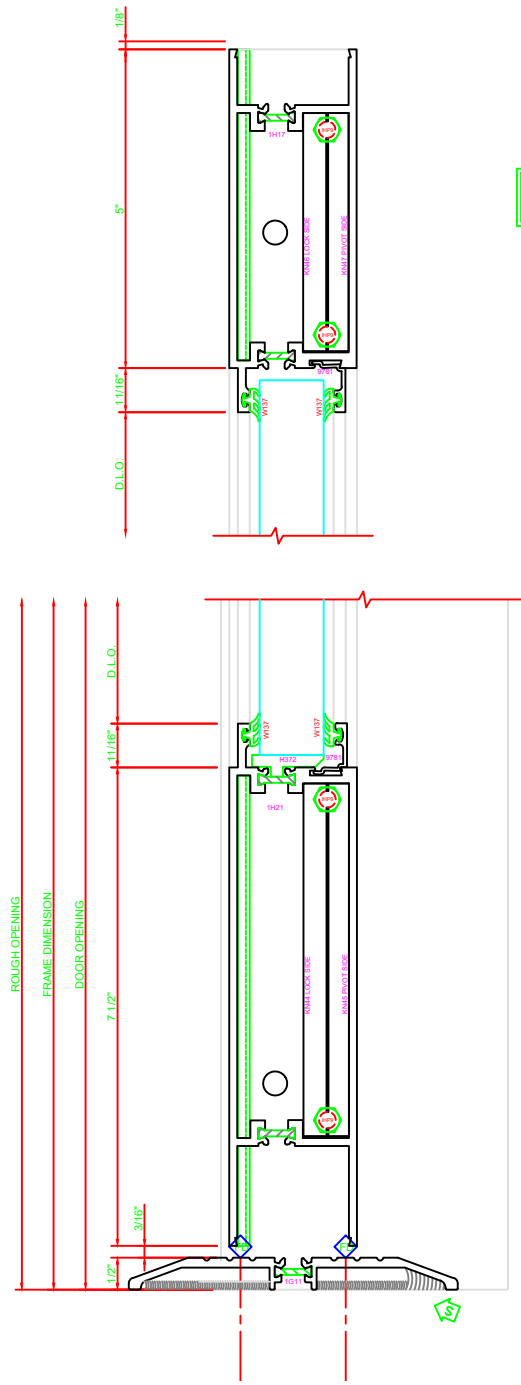

302	STILE
	S/A D502 CONTINUOUS HINGE

ERASE NOTE

THIS IS A BUY OUT OR CUSTOMER SUPPLIED HINGE. CHECK PROFILE AND CLEARANCE BEFORE USING THIS DETAIL. CHECK FASTENER LOCATIONS OF HINGE FOR INTERFERENCE AT DOOR OR JAMB.

ERASE NOTE  
STILE FOR CUSTOMER SUPPLIED CONTINUOUS HINGE

301	STILE
	S/A D502 FOR OFFSET PIVOTS

ERASE NOTE

BUTT HINGES CAN NOT BE USED WITH THERMASTILE DOORS

100	TOP RAIL
	S/A D502

ERASE NOTE  
TOP RAIL FOR SURFACE CLOSERS OR DORMA TYPE C.O.C., NOT LCN C.O.C.

200	BOTTOM RAIL
	S/A D502