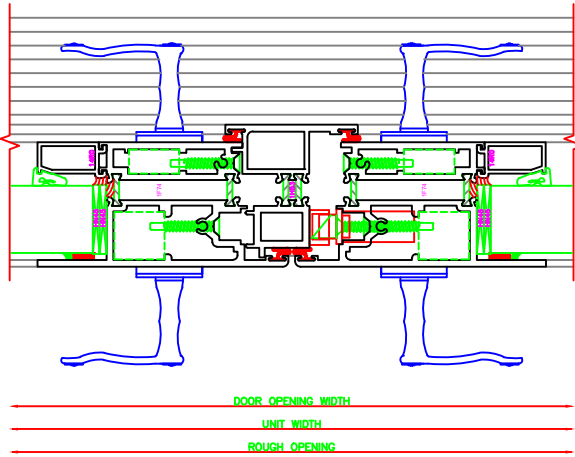

304 JAMB
SERIES: T4511

400 MTG. RAIL
SERIES: T4511

305 JAMB
SERIES: T4511

101 HEAD
SERIES: T4511

200 SILL