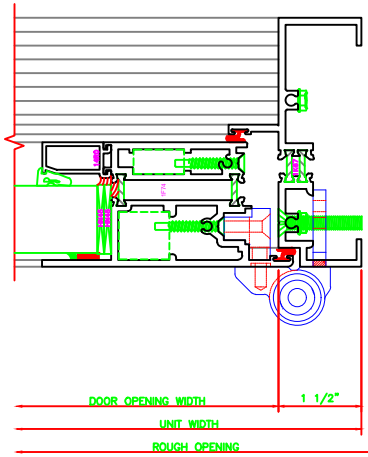

304 JAMB
SERIES: T4511

400 MTG. RAIL
SERIES: T4511

305 JAMB
SERIES: T4511

101 HEAD
SERIES: T4511

200 SILL