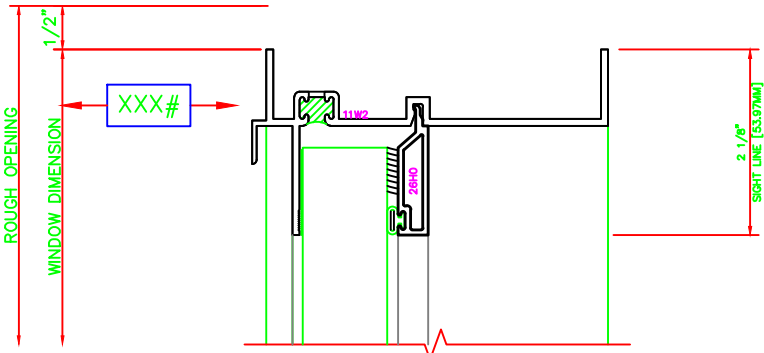

402	JAMB
	S-663 HUNG WINDOW 1" INSULATED LARGE MISSILE GLAZING

404	JAMB
	S-663 HUNG WINDOW 1" INSULATED LARGE MISSILE GLAZING

100	HEAD
	S-663 HUNG WINDOW 1" INSULATED LARGE MISSILE GLAZING

700	HORIZ MUNTIN
	S-663 HUNG WINDOW 1" INSULATED LARGE MISSILE GLAZING TOP (FIXED LITE)

500	MEETING RAIL
	S-663 HUNG WINDOW 1 3/16" INSULATED LARGE MISSILE GLAZING

200	SILL
	S-663 HUNG WINDOW 1" INSULATED LARGE MISSILE GLAZING