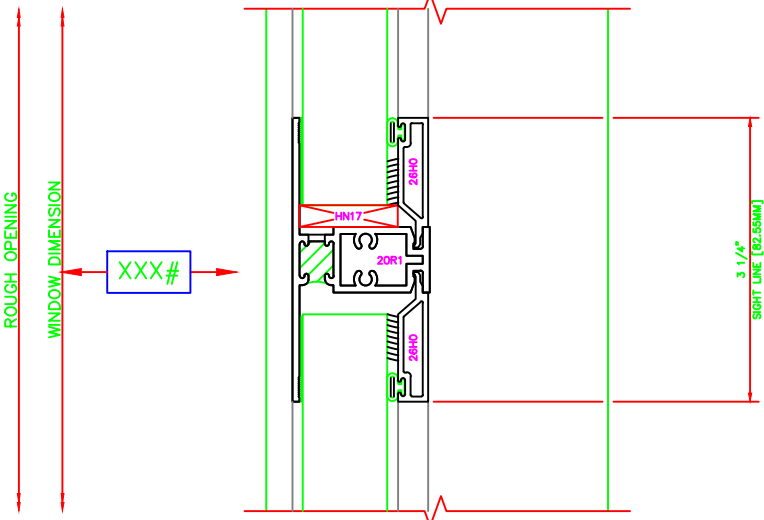

402	JAMB
	S-663 HUNG WINDOW 1" INSULATED LARGE MISSILE GLAZING

404	JAMB
	S-663 HUNG WINDOW 1" INSULATED LARGE MISSILE GLAZING

100	HEAD
	S-663 HUNG WINDOW 1" INSULATED LARGE MISSILE GLAZING

700	HORIZ MUNTIN
	S-663 HUNG WINDOW 1" INSULATED LARGE MISSILE GLAZING TOP (FIXED LITE)

500	MEETING RAIL
	S-663 HUNG WINDOW 1 3/16" INSULATED LARGE MISSILE GLAZING

200	SILL
	S-663 HUNG WINDOW 1" INSULATED LARGE MISSILE GLAZING