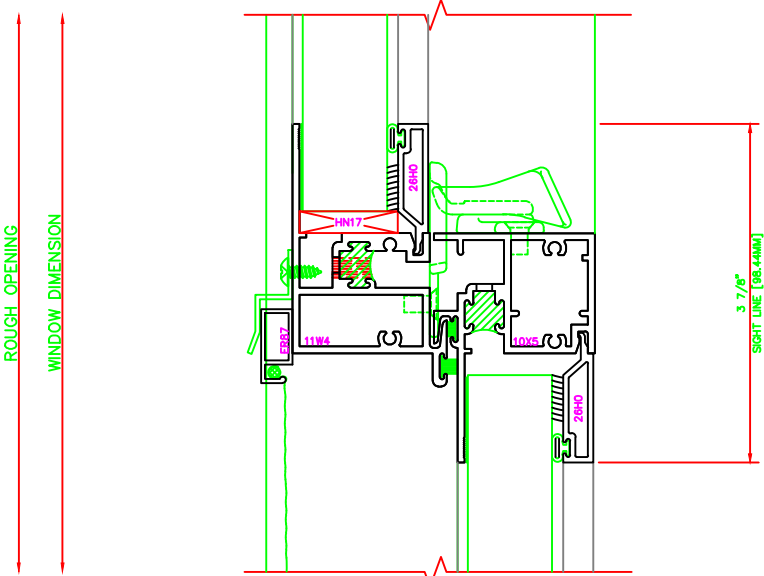

402	JAMB
	S-663 HUNG WINDOW 1" INSULATED LARGE MISSILE GLAZING

404	JAMB
	S-663 HUNG WINDOW 1" INSULATED LARGE MISSILE GLAZING

100	HEAD
	S-663 HUNG WINDOW 1" INSULATED LARGE MISSILE GLAZING

700	HORIZ MUNTIN
	S-663 HUNG WINDOW 1" INSULATED LARGE MISSILE GLAZING TOP (FIXED LITE)

500	MEETING RAIL
	S-663 HUNG WINDOW 1 3/16" INSULATED LARGE MISSILE GLAZING

200	SILL
	S-663 HUNG WINDOW 1" INSULATED LARGE MISSILE GLAZING