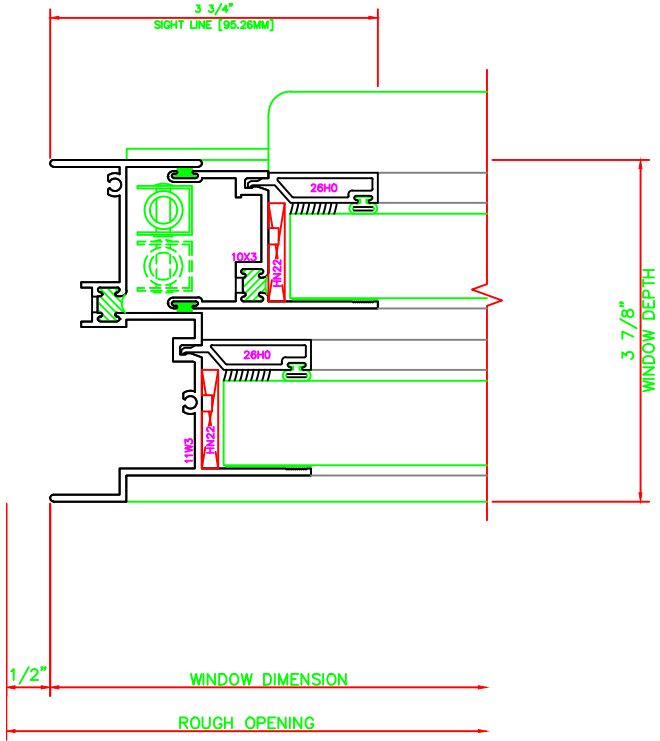

402	JAMB
	S-663 HUNG WINDOW 1" INSULATED LARGE MISSILE GLAZING

404	JAMB
	S-663 HUNG WINDOW 1" INSULATED LARGE MISSILE GLAZING

100	HEAD
	S-663 HUNG WINDOW 1" INSULATED LARGE MISSILE GLAZING

700	HORIZ MUNTIN
	S-663 HUNG WINDOW 1" INSULATED LARGE MISSILE GLAZING TOP (FIXED LITE)

500	MEETING RAIL
	S-663 HUNG WINDOW 1 3/16" INSULATED LARGE MISSILE GLAZING

200	SILL
	S-663 HUNG WINDOW 1" INSULATED LARGE MISSILE GLAZING