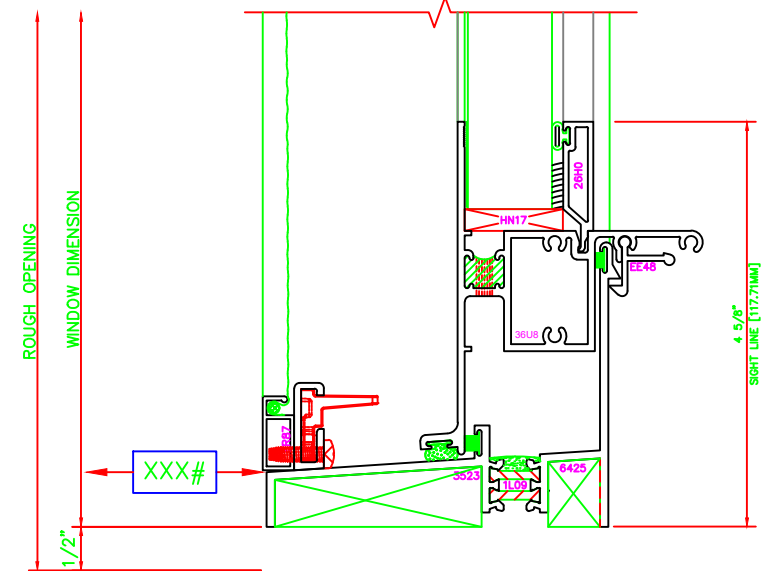

402	JAMB
	S-663 HUNG WINDOW 1" INSULATED LARGE MISSILE GLAZING

404	JAMB
	S-663 HUNG WINDOW 1" INSULATED LARGE MISSILE GLAZING

100	HEAD
	S-663 HUNG WINDOW 1" INSULATED LARGE MISSILE GLAZING

700	HORIZ MUNTIN
	S-663 HUNG WINDOW 1" INSULATED LARGE MISSILE GLAZING TOP (FIXED LITE)

500	MEETING RAIL
	S-663 HUNG WINDOW 1 3/16" INSULATED LARGE MISSILE GLAZING

200	SILL
	S-663 HUNG WINDOW 1" INSULATED LARGE MISSILE GLAZING