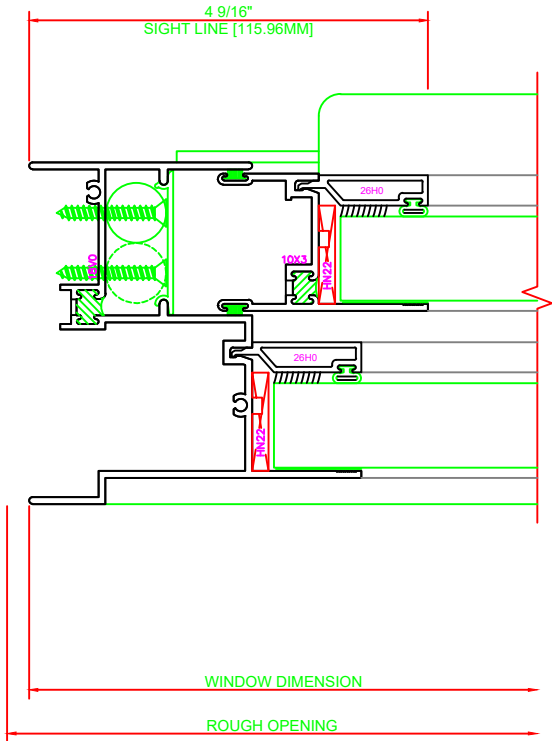

402	JAMB
	S-663 HUNG WINDOW 1" INSULATED LARGE MISSILE GLAZING

404	JAMB
	S-663 HUNG WINDOW 1" INSULATED LARGE MISSILE GLAZING

100	HEAD
	S-663 HUNG WINDOW 1" INSULATED LARGE MISSILE GLAZING

700	HORIZ MUNTIN
	S-663 HUNG WINDOW 1" INSULATED LARGE MISSILE GLAZING TOP (FIXED LITE)

500	MEETING RAIL
	S-663 HUNG WINDOW 1 3/16" INSULATED LARGE MISSILE GLAZING

200	SILL
	S-663 HUNG WINDOW 1" INSULATED LARGE MISSILE GLAZING