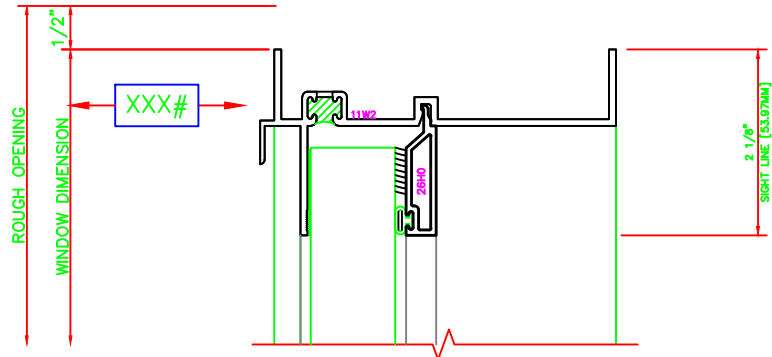

402	JAMB
	S-663 HUNG WINDOW 1" INSULATED LARGE MISSILE GLAZING

404	JAMB
	S-663 HUNG WINDOW 1" INSULATED LARGE MISSILE GLAZING

100	HEAD
	S-663 HUNG WINDOW 1" INSULATED LARGE MISSILE GLAZING

700	HORIZ MUNTIN
	S-663 HUNG WINDOW 1" INSULATED LARGE MISSILE GLAZING TOP (FIXED LITE)

500	MEETING RAIL
	S-663 HUNG WINDOW 1 3/16" INSULATED LARGE MISSILE GLAZING

200	SILL
	S-663 HUNG WINDOW 1" INSULATED LARGE MISSILE GLAZING