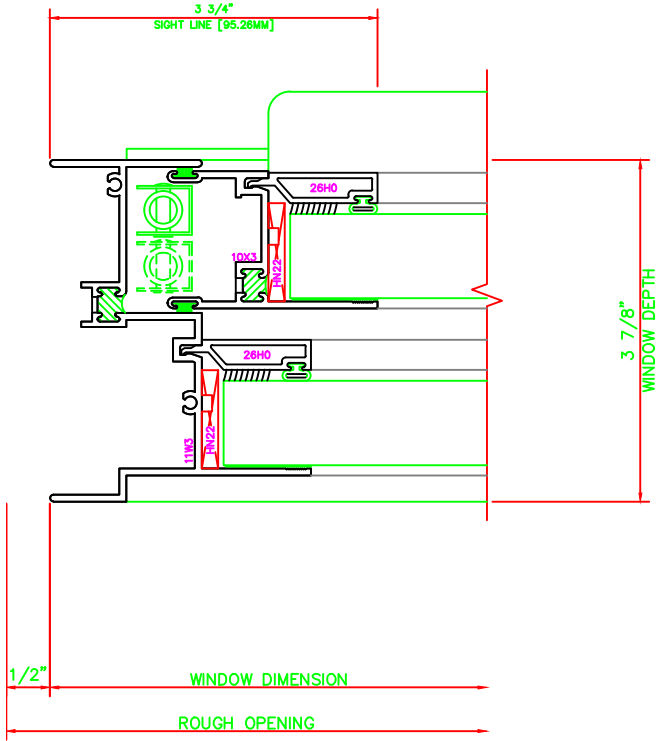

402	JAMB
	S-663 HUNG WINDOW 1" INSULATED LARGE MISSILE GLAZING

404	JAMB
	S-663 HUNG WINDOW 1" INSULATED LARGE MISSILE GLAZING

100	HEAD
	S-663 HUNG WINDOW 1" INSULATED LARGE MISSILE GLAZING

700	HORIZ MUNTIN
	S-663 HUNG WINDOW 1" INSULATED LARGE MISSILE GLAZING TOP (FIXED LITE)

500	MEETING RAIL
	S-663 HUNG WINDOW 1 3/16" INSULATED LARGE MISSILE GLAZING

200	SILL
	S-663 HUNG WINDOW 1" INSULATED LARGE MISSILE GLAZING