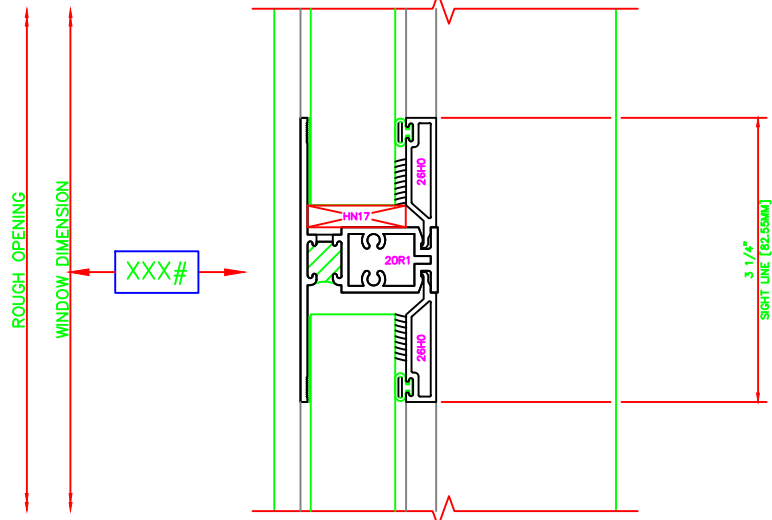

402	JAMB
	S-663 HUNG WINDOW 1" INSULATED LARGE MISSILE GLAZING

404	JAMB
	S-663 HUNG WINDOW 1" INSULATED LARGE MISSILE GLAZING

100	HEAD
	S-663 HUNG WINDOW 1" INSULATED LARGE MISSILE GLAZING

700	HORIZ MUNTIN
	S-663 HUNG WINDOW 1" INSULATED LARGE MISSILE GLAZING TOP (FIXED LITE)

500	MEETING RAIL
	S-663 HUNG WINDOW 1 3/16" INSULATED LARGE MISSILE GLAZING

200	SILL
	S-663 HUNG WINDOW 1" INSULATED LARGE MISSILE GLAZING