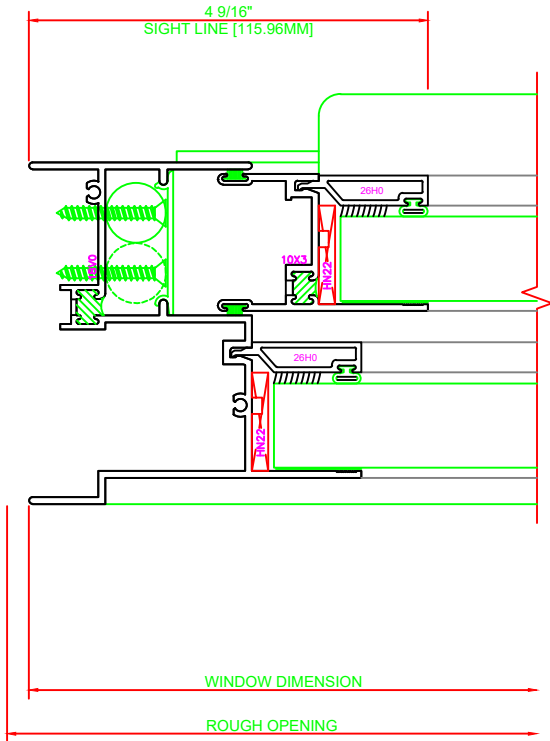

402	JAMB
	S-663 HUNG WINDOW 1" INSULATED LARGE MISSILE GLAZING

404	JAMB
	S-663 HUNG WINDOW 1" INSULATED LARGE MISSILE GLAZING

100	HEAD
	S-663 HUNG WINDOW 1" INSULATED LARGE MISSILE GLAZING

700	HORIZ MUNTIN
	S-663 HUNG WINDOW 1" INSULATED LARGE MISSILE GLAZING TOP (FIXED LITE)

500	MEETING RAIL
	S-663 HUNG WINDOW 1 3/16" INSULATED LARGE MISSILE GLAZING

200	SILL
	S-663 HUNG WINDOW 1" INSULATED LARGE MISSILE GLAZING