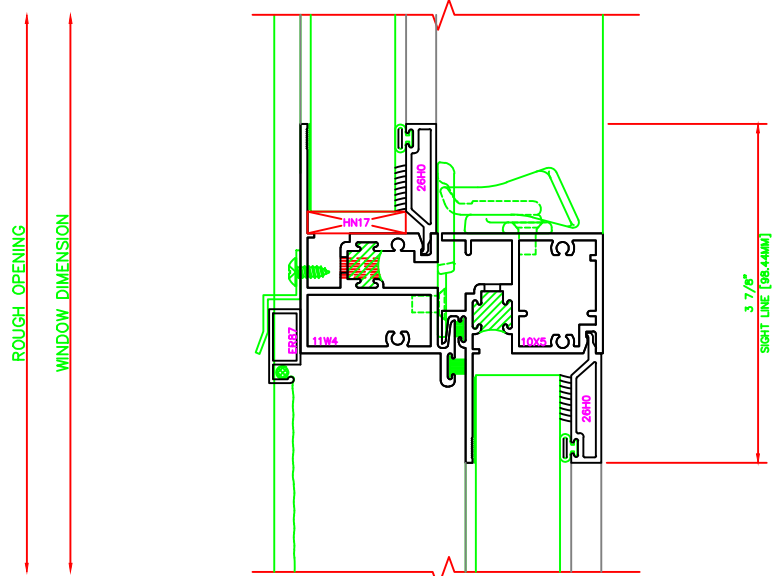

402	JAMB
	S-663 HUNG WINDOW 1" INSULATED LARGE MISSILE GLAZING

404	JAMB
	S-663 HUNG WINDOW 1" INSULATED LARGE MISSILE GLAZING

100	HEAD
	S-663 HUNG WINDOW 1" INSULATED LARGE MISSILE GLAZING

700	HORIZ MUNTIN
	S-663 HUNG WINDOW 1" INSULATED LARGE MISSILE GLAZING TOP (FIXED LITE)

500	MEETING RAIL
	S-663 HUNG WINDOW 1 3/16" INSULATED LARGE MISSILE GLAZING

200	SILL
	S-663 HUNG WINDOW 1" INSULATED LARGE MISSILE GLAZING