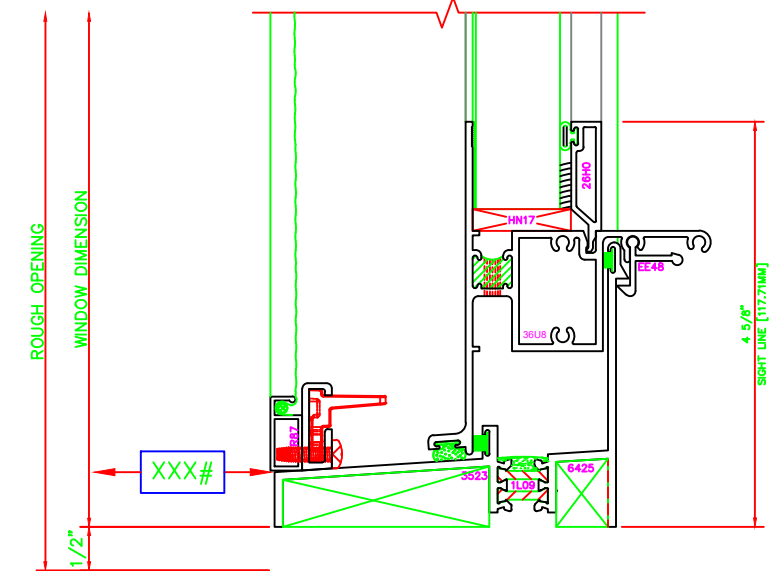

402	JAMB
	S-663 HUNG WINDOW 1" INSULATED LARGE MISSILE GLAZING

404	JAMB
	S-663 HUNG WINDOW 1" INSULATED LARGE MISSILE GLAZING

100	HEAD
	S-663 HUNG WINDOW 1" INSULATED LARGE MISSILE GLAZING

700	HORIZ MUNTIN
	S-663 HUNG WINDOW 1" INSULATED LARGE MISSILE GLAZING TOP (FIXED LITE)

500	MEETING RAIL
	S-663 HUNG WINDOW 1 3/16" INSULATED LARGE MISSILE GLAZING

200	SILL
	S-663 HUNG WINDOW 1" INSULATED LARGE MISSILE GLAZING