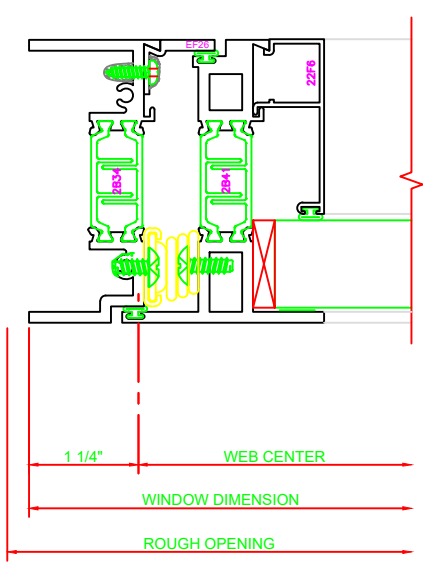

403	JAMB
	325 PROJECT OUT \ FIXED

100	HEAD
	325 FIXED

521	MEETING RAIL
	325 FIXED \ PROJECT OUT CAM LOCK

220	SILL
	325 PROJECT OUT 4-BAR ARMS

421	JAMB
	325 PROJECT OUT \ FIXED 4-BAR ARMS