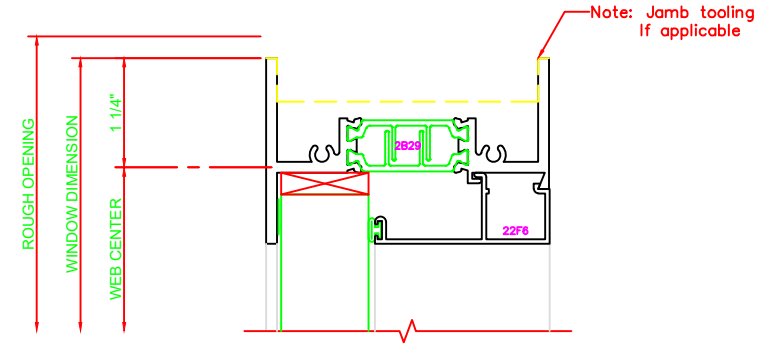

403	JAMB
	325 PROJECT OUT \ FIXED

100	HEAD
	325 FIXED

521	MEETING RAIL
	325 FIXED \ PROJECT OUT CAM LOCK

220	SILL
	325 PROJECT OUT 4-BAR ARMS

421	JAMB
	325 PROJECT OUT \ FIXED 4-BAR ARMS