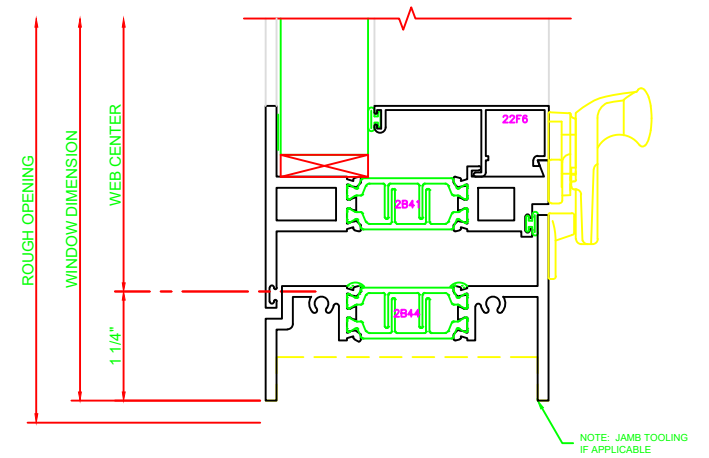

403	JAMB
	325 PROJECT OUT \ FIXED

100	HEAD
	325 FIXED

521	MEETING RAIL
	325 FIXED \ PROJECT OUT CAM LOCK

220	SILL
	325 PROJECT OUT 4-BAR ARMS

421	JAMB
	325 PROJECT OUT \ FIXED 4-BAR ARMS