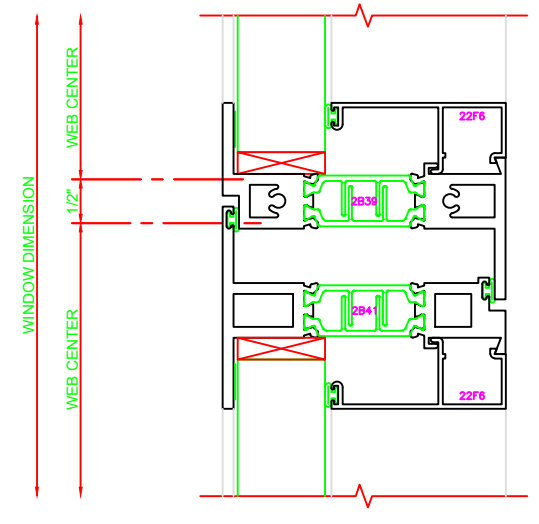

403	JAMB
	325 PROJECT OUT \ FIXED

100	HEAD
	325 FIXED

521	MEETING RAIL
	325 FIXED \ PROJECT OUT CAM LOCK

220	SILL
	325 PROJECT OUT 4-BAR ARMS

421	JAMB
	325 PROJECT OUT \ FIXED 4-BAR ARMS