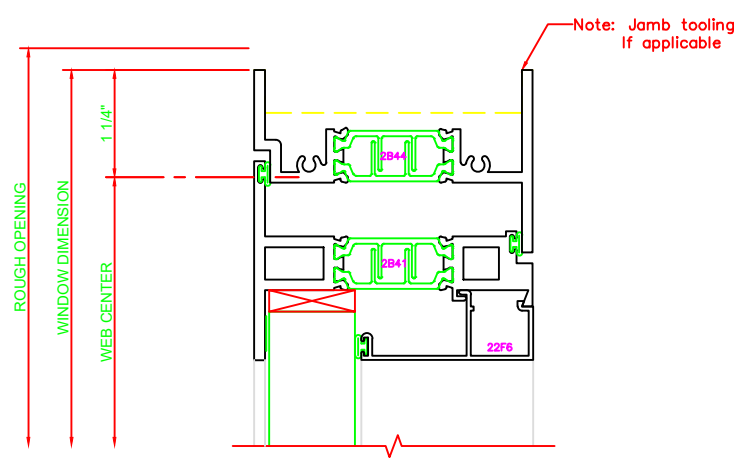

421	JAMB
	325 PROJECT OUT \ FIXED 4-BAR ARMS

120	HEAD
	325 PROJECT OUT 4-BAR ARMS

522	MEETING RAIL
	PROJECT OUT \ FIXED CAM LOCK

403	JAMB
	325 PROJECT OUT \ FIXED

200	SILL
	325 FIXED