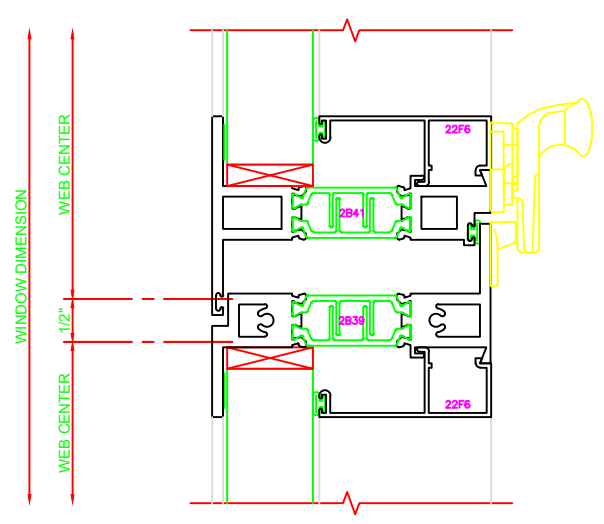

421	JAMB
	325 PROJECT OUT \ FIXED 4-BAR ARMS

120	HEAD
	325 PROJECT OUT 4-BAR ARMS

522	MEETING RAIL
	PROJECT OUT \ FIXED CAM LOCK

403	JAMB
	325 PROJECT OUT \ FIXED

200	SILL
	325 FIXED