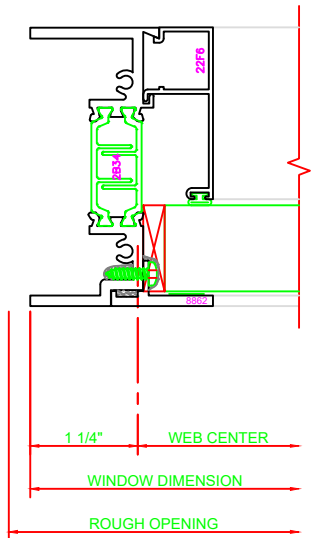

421	JAMB
	325 PROJECT OUT \ FIXED 4-BAR ARMS

120	HEAD
	325 PROJECT OUT 4-BAR ARMS

522	MEETING RAIL
	PROJECT OUT \ FIXED CAM LOCK

403	JAMB
	325 PROJECT OUT \ FIXED

200	SILL
	325 FIXED