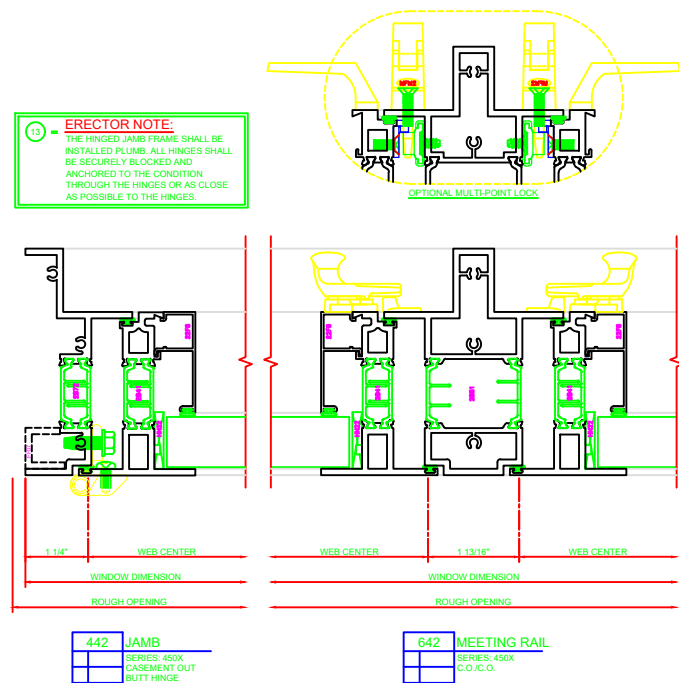

140	HEAD
SERIES: 450X CASEMENT OUT 4-BAR ARMS	

240	SILL
SERIES: 450X CASEMENT OUT 4-BAR ARMS	

4-BAR ARMS BUTT HINGE

141	HEAD
SERIES: 450X PROJECT OUT BUTT HINGE	

241	SILL
SERIES: 450X CASEMENT OUT BUTT HINGE	