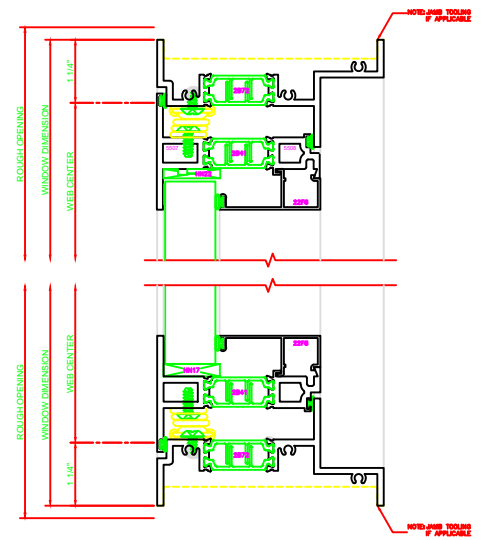

140	HEAD
SERIES: 450X CASEMENT OUT 4-BAR ARMS	

240	SILL
SERIES: 450X CASEMENT OUT 4-BAR ARMS	

4-BAR ARMS BUTT HINGE

141	HEAD
SERIES: 450X PROJECT OUT BUTT HINGE	

241	SILL
SERIES: 450X CASEMENT OUT BUTT HINGE	