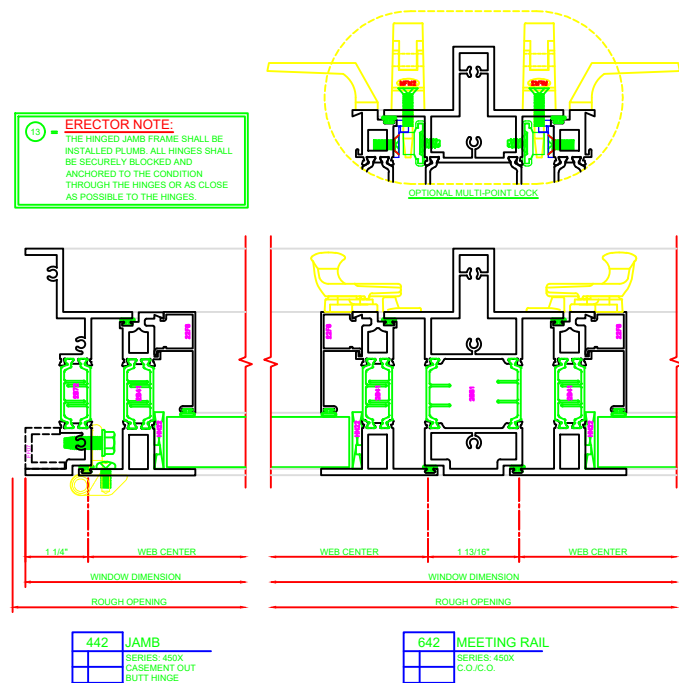

140	HEAD
SERIES: 450X CASEMENT OUT 4-BAR ARMS	

240	SILL
SERIES: 450X CASEMENT OUT 4-BAR ARMS	

4-BAR ARMS BUTT HINGE

141	HEAD
SERIES: 450X PROJECT OUT BUTT HINGE	

241	SILL
SERIES: 450X CASEMENT OUT BUTT HINGE	