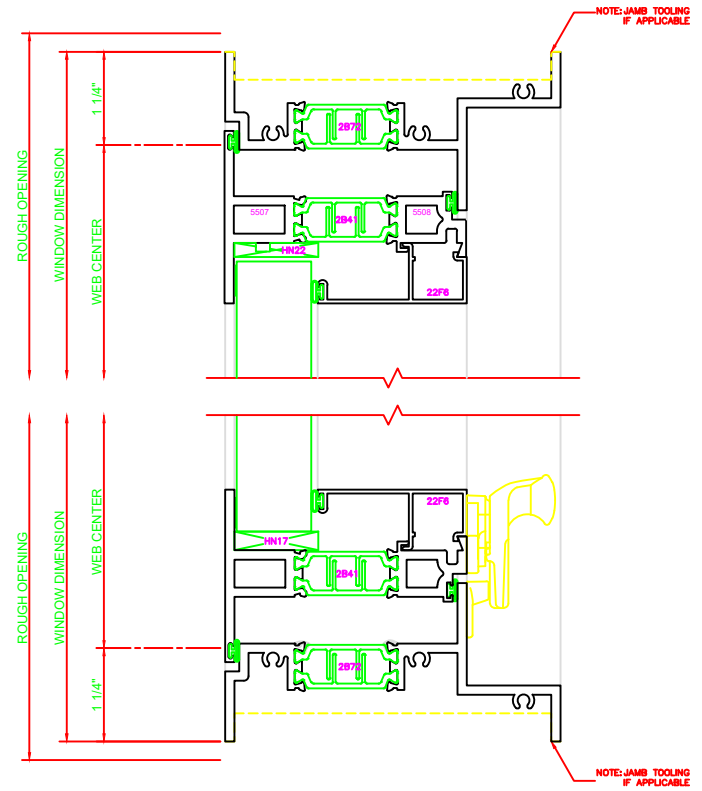

420	JAMB
	SERIES: 450X
	PROJECT OUT
	4-BAR ARMS

622	MEETING RAIL
	SERIES: 450X
	P.O./P.O.
	4-BAR ARMS

120	HEAD
	SERIES: 450X
	PROJECT OUT
	4-BAR ARMS

220	SILL
	SERIES: 450X
	PROJECT OUT
	4-BAR ARMS

NOTE: JAMB TOOLING IF APPLICABLE

NOTE: JAMB TOOLING IF APPLICABLE