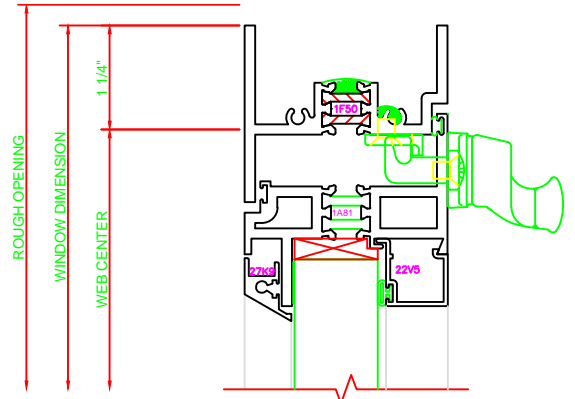

420	JAMB
	550G PROJECT IN

602	VERT. MTG. RAIL
	550G PROJECT IN PROJECT IN

105	HEAD
	550G PROJECT IN

221	SILL
	550G PROJECT IN