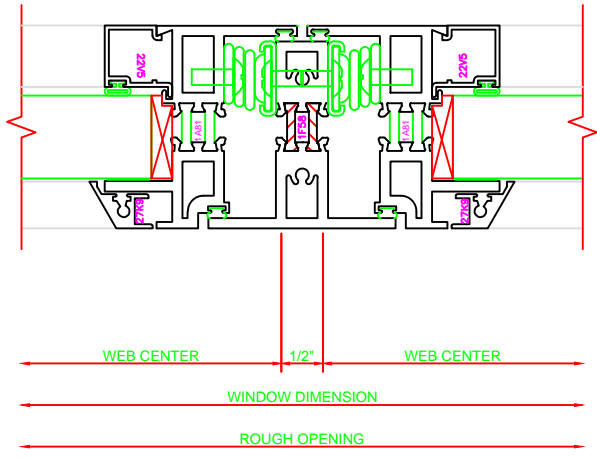

420	JAMB
	550G PROJECT IN

602	VERT. MTG. RAIL
	550G PROJECT IN PROJECT IN

105	HEAD
	550G PROJECT IN

221	SILL
	550G PROJECT IN