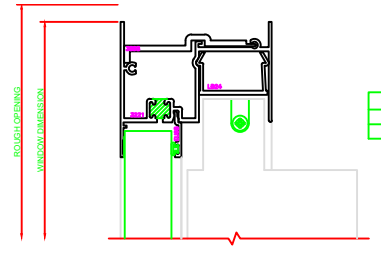

101 HEAD
SERIES: 3500