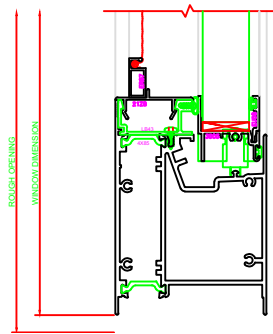

200 SILL
SERIES: 3500