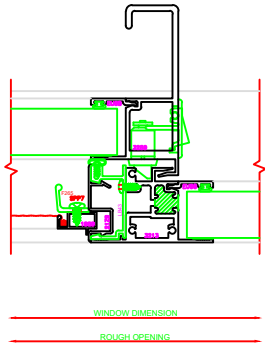

600 MEETING RAIL
SERIES: 3500