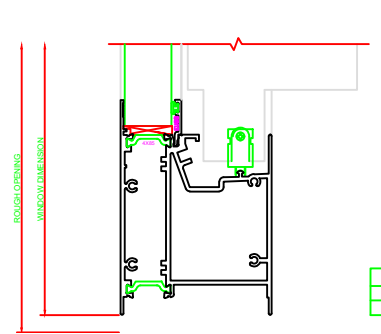

201 SILL
SERIES: 3500