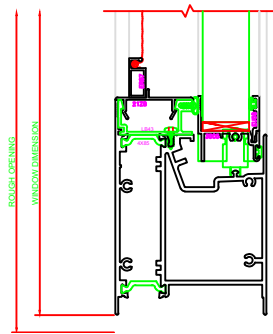

200 SILL
SERIES: 3500