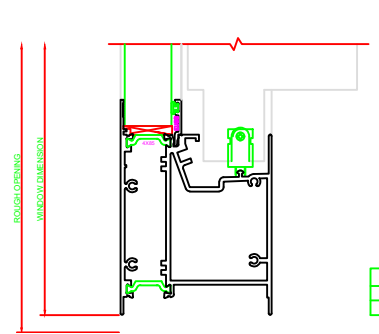

200 SILL
SERIES: 3500

201 SILL
SERIES: 3500