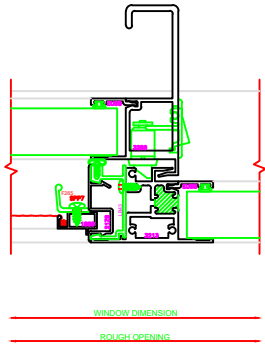

600 MEETING RAIL
SERIES: 3500