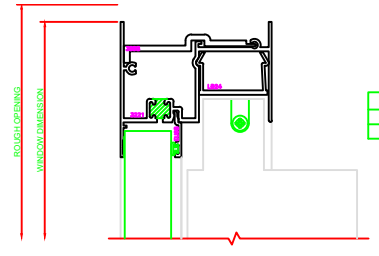

101 HEAD
SERIES: 3500