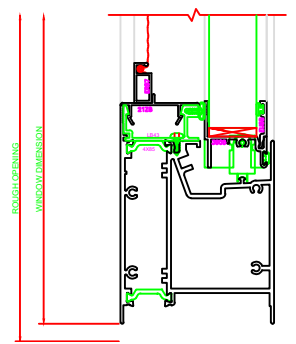

201 SILL
SERIES: 3500

200 SILL
SERIES: 3500