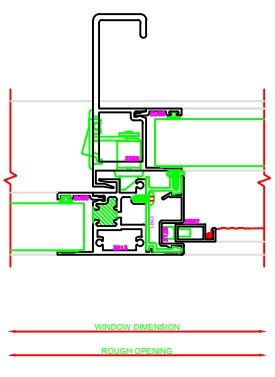

601 MEETING RAIL
SERIES: 3500