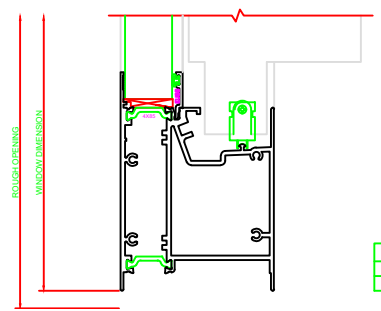

201 SILL
SERIES: 3500