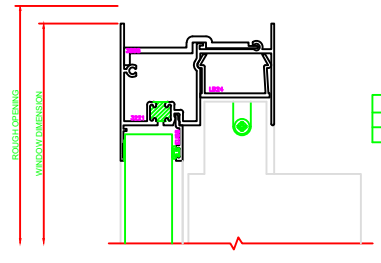

101 HEAD
SERIES: 3500