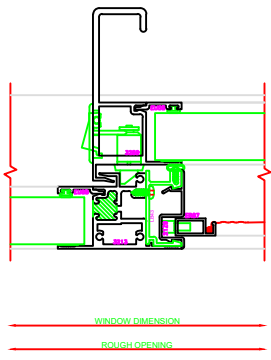

601 MEETING RAIL
SERIES: 3500