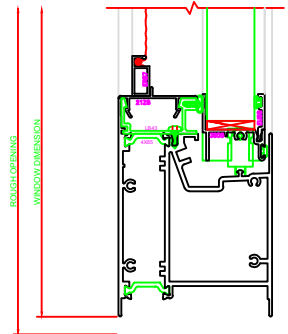

200 SILL
SERIES: 3500