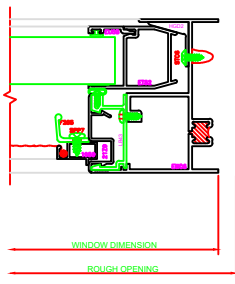

403 JAMB
SERIES: 3500