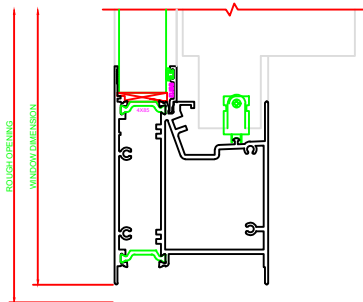

201 SILL
SERIES: 3500