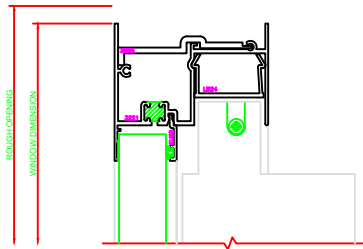

101 HEAD
SERIES: 3500