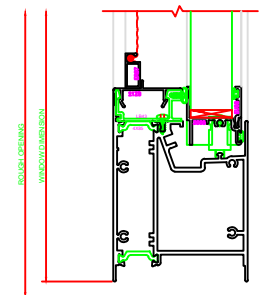

201 SILL
SERIES: 3500

200 SILL
SERIES: 3500