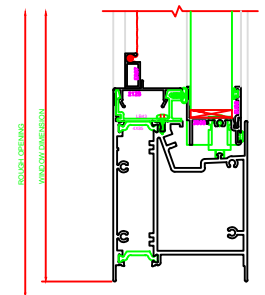

201 SILL
SERIES: 3500

200 SILL
SERIES: 3500