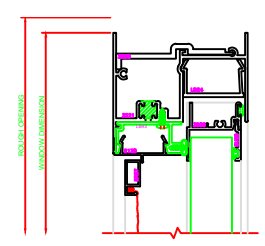

101 HEAD
SERIES: 3500

100 HEAD
SERIES: 3500