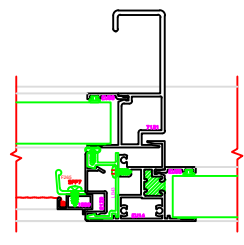

602 MEETING RAIL
SERIES: 3500