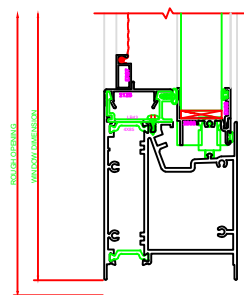

200 SILL
SERIES: 3500