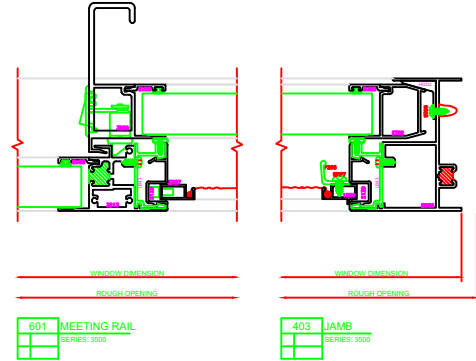

601 MEETING RAIL
SERIES: 3500

403 JAMB
SERIES: 3500