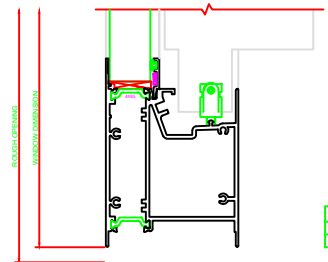

200 SILL
SERIES: 3500

201 SILL
SERIES: 3500