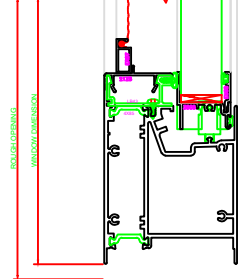

200 SILL
SERIES: 3500