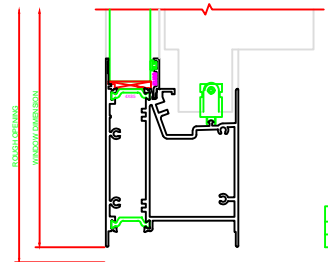

200 SILL
SERIES: 3500

201 SILL
SERIES: 3500