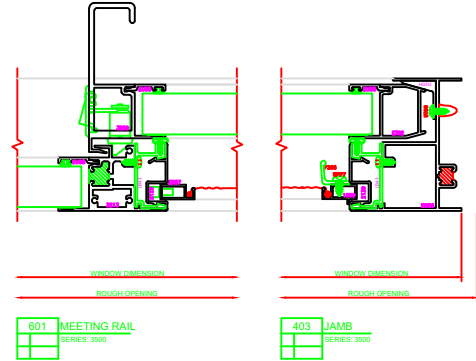

601 MEETING RAIL
SERIES: 3500

403 JAMB
SERIES: 3500