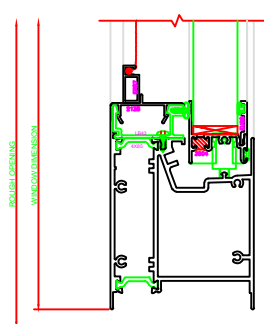

202 SILL
SERIES: 3500