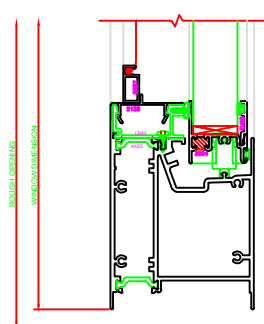

202 SILL
SERIES: 3500