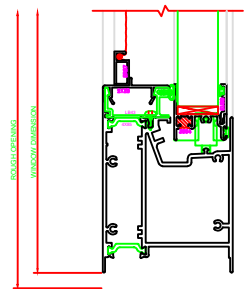

202 SILL
SERIES: 3500