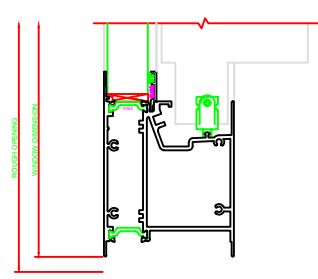

201 SILL
SERIES: 3500