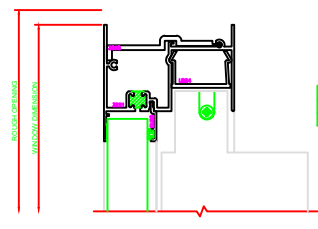

101 HEAD
SERIES: 3500