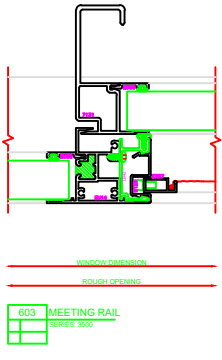

606 MEETING RAIL
SERIES 3500

603 MEETING RAIL
SERIES 3500