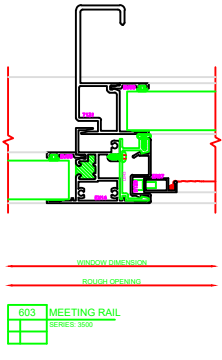

606 MEETING RAIL
SERIES 3500

603 MEETING RAIL
SERIES 3500