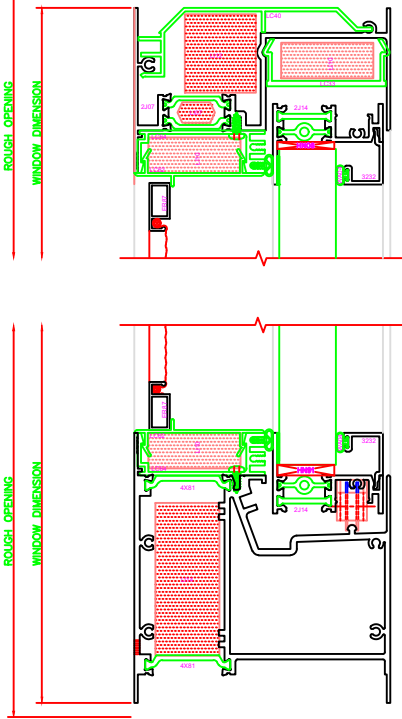

400	JAMB
	SX45 OPERABLE SASH

600	MTG. RAIL
	SX45 OPERABLE/ FIXED

ERASE NOTE:
PREMIUM MODEL SHOWN. FOR
BASE MODEL, ALL FOAM FILLERS
MUST BE REMOVED.

100	HEAD
	SX45 OPERABLE SASH

200	SILL
	SX45 OPERABLE SASH

101	HEAD
	SX45 FIXED

201	SILL
	SX45 FIXED