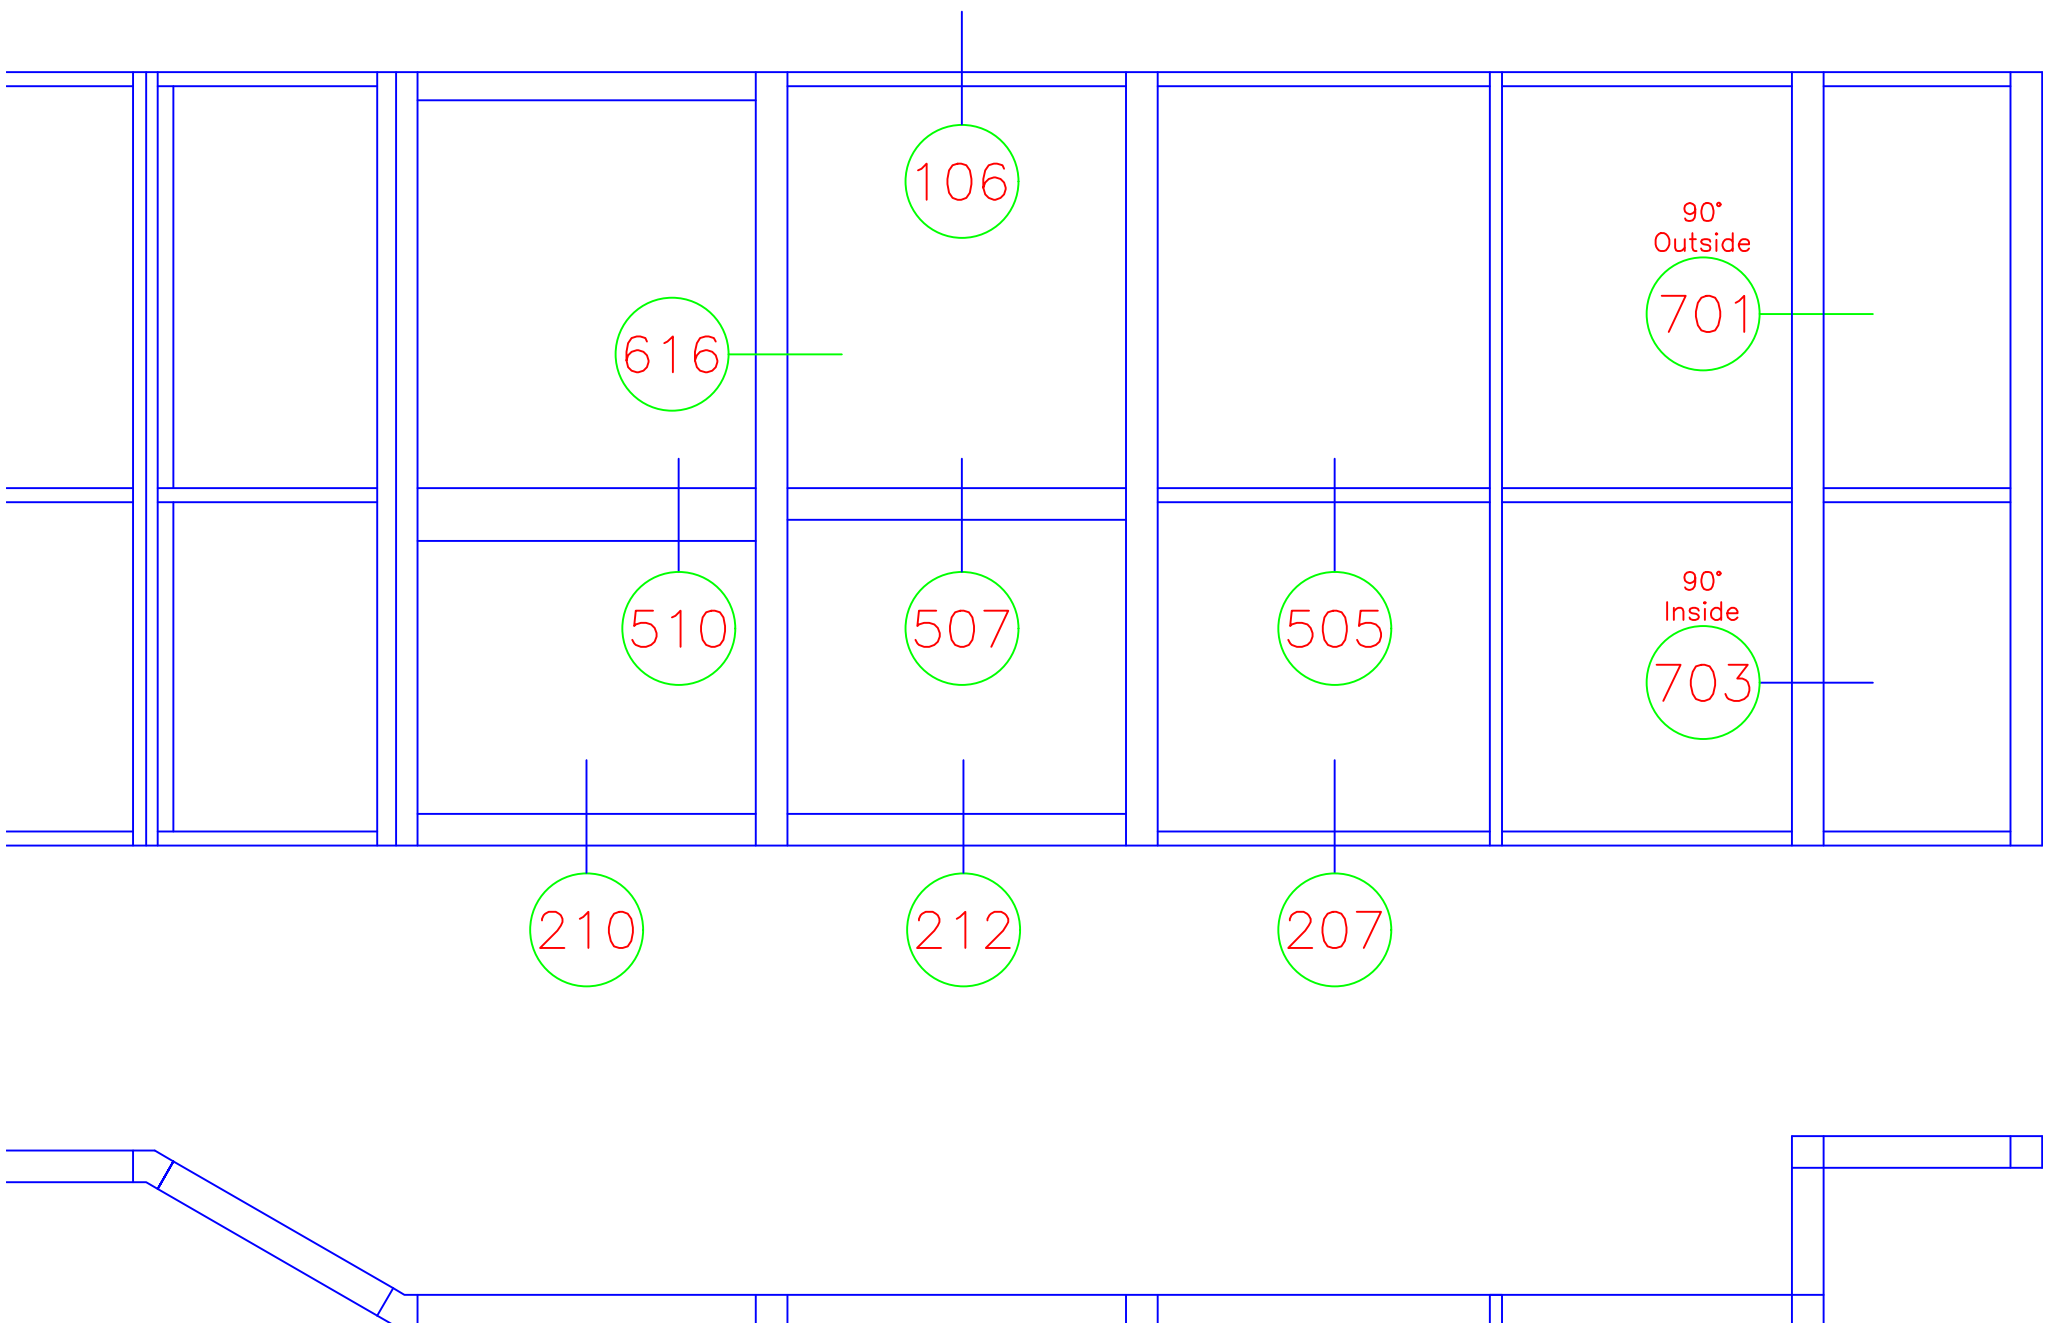

S402 OPTIONAL DETAILS – SCREW SPLINE

S402 Screw Spline
Outside Glazed
2" x 4 1/2"
Optional Details